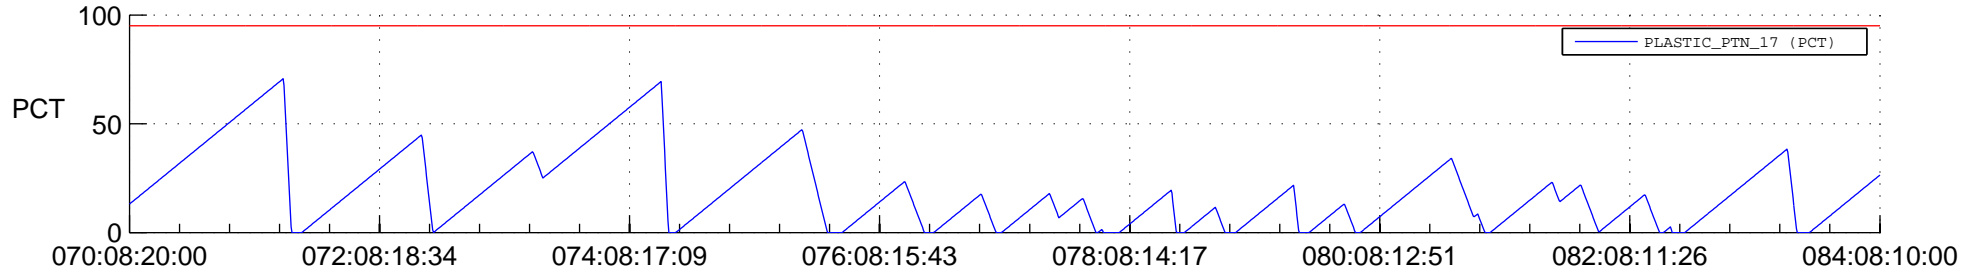

STEREO BEHIND SSR PCT Full Prediction

SWAVES_Percent_Full_Prediction

IMPACT_Percent_Full_Prediction

PLASTIC_Percent_Full_Prediction

Spacecraft_DownLink_Rate