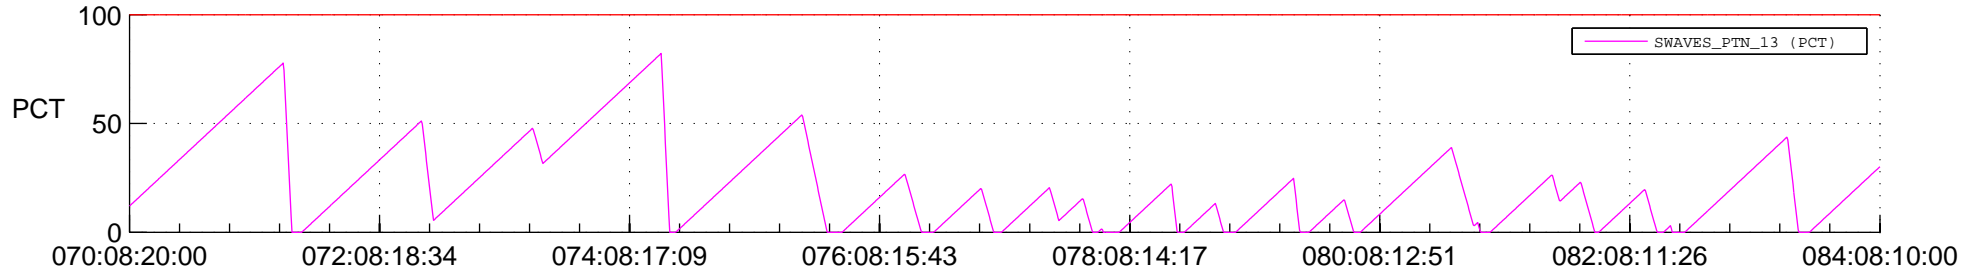

STEREO BEHIND SSR PCT Full Prediction

SWAVES_Percent_Full_Prediction

IMPACT_Percent_Full_Prediction

PLASTIC_Percent_Full_Prediction

Spacecraft_DownLink_Rate