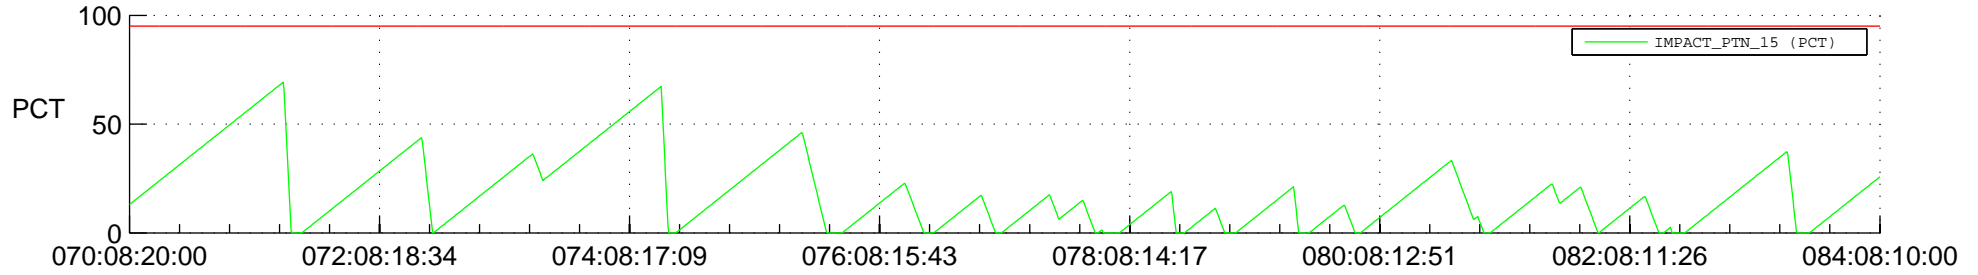

STEREO BEHIND SSR PCT Full Prediction

SWAVES_Percent_Full_Prediction

IMPACT_Percent_Full_Prediction

PLASTIC_Percent_Full_Prediction

Spacecraft_DownLink_Rate