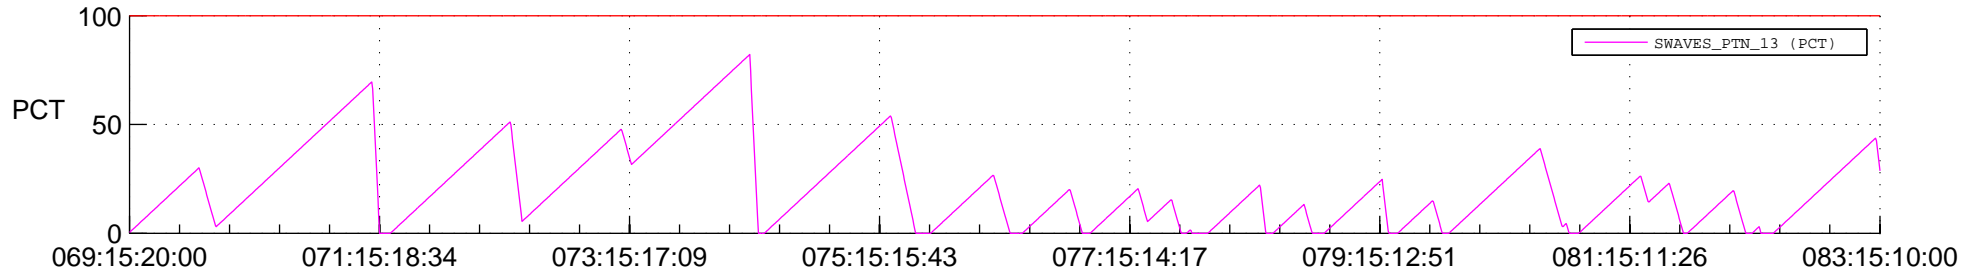

# STEREO BEHIND SSR PCT Full Prediction

## SWAVES\_Percent\_Full\_Prediction