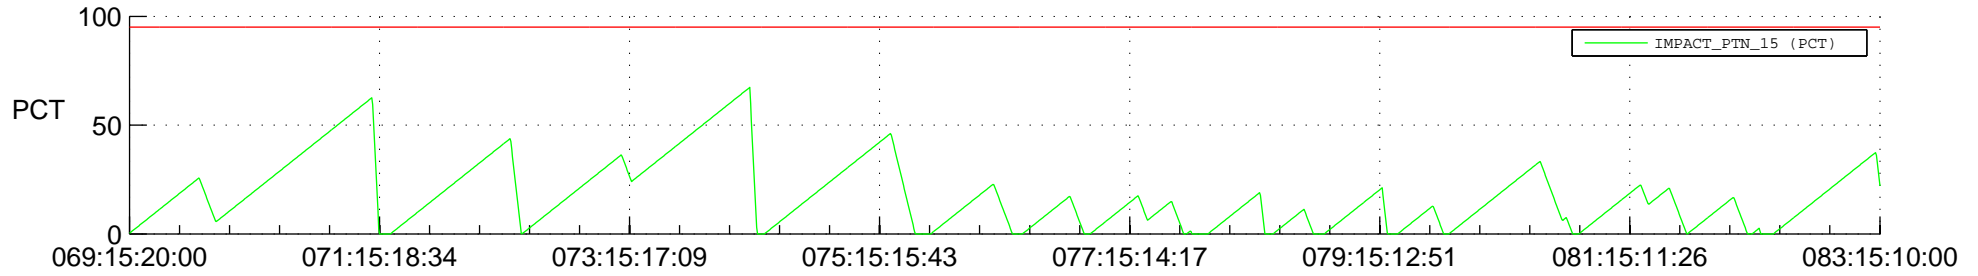

IMPACT_Percent_Full_Prediction