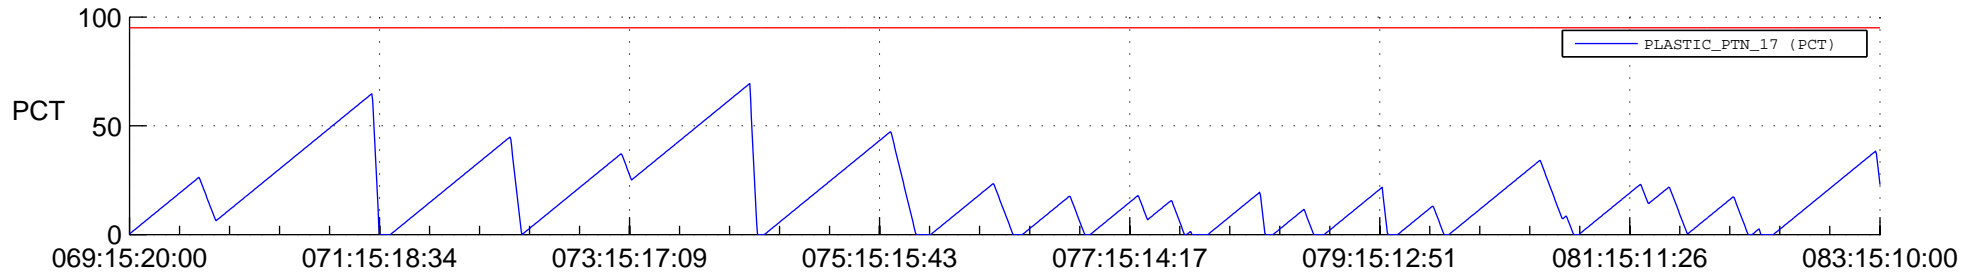

PLASTIC_Percent_Full_Prediction