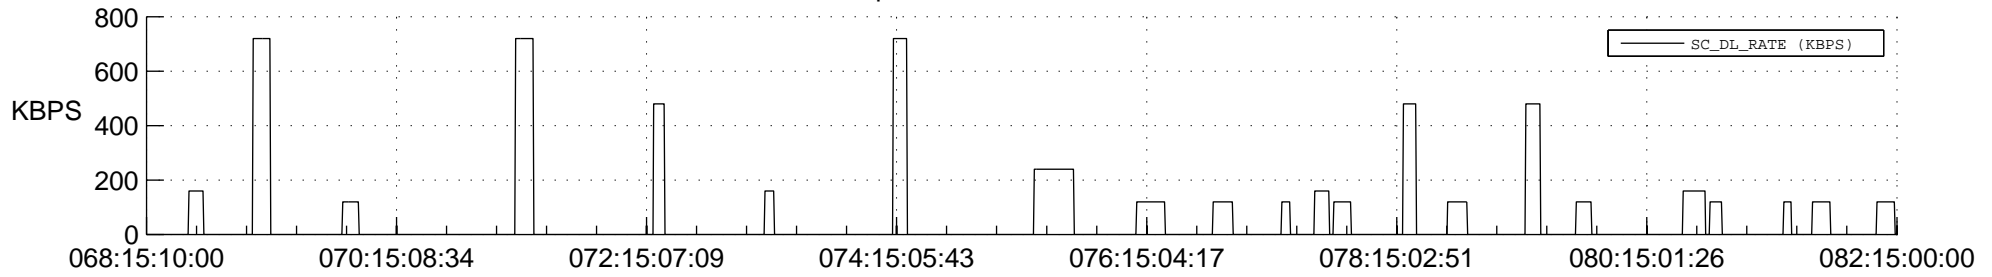

STEREO BEHIND SSR PCT Full Prediction

SWAVES_Percent_Full_Prediction

IMPACT_Percent_Full_Prediction

PLASTIC_Percent_Full_Prediction

Spacecraft_DownLink_Rate

Ground Time (2013:068:15:10:00.000 -2013:082:15:00:00.000)