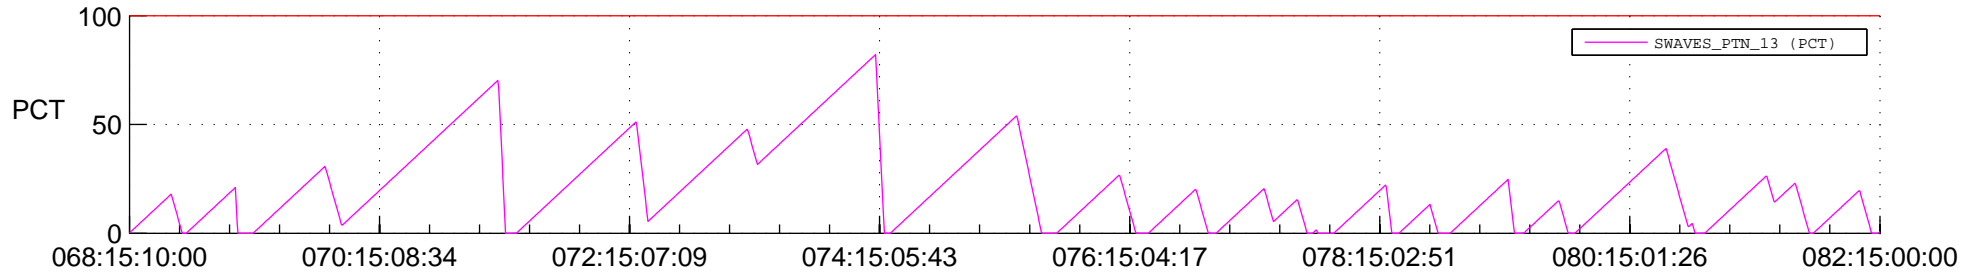

STEREO BEHIND SSR PCT Full Prediction

SWAVES_Percent_Full_Prediction

IMPACT_Percent_Full_Prediction

PLASTIC_Percent_Full_Prediction

Spacecraft_DownLink_Rate

Ground Time (2013:068:15:10:00.000 -2013:082:15:00:00.000)