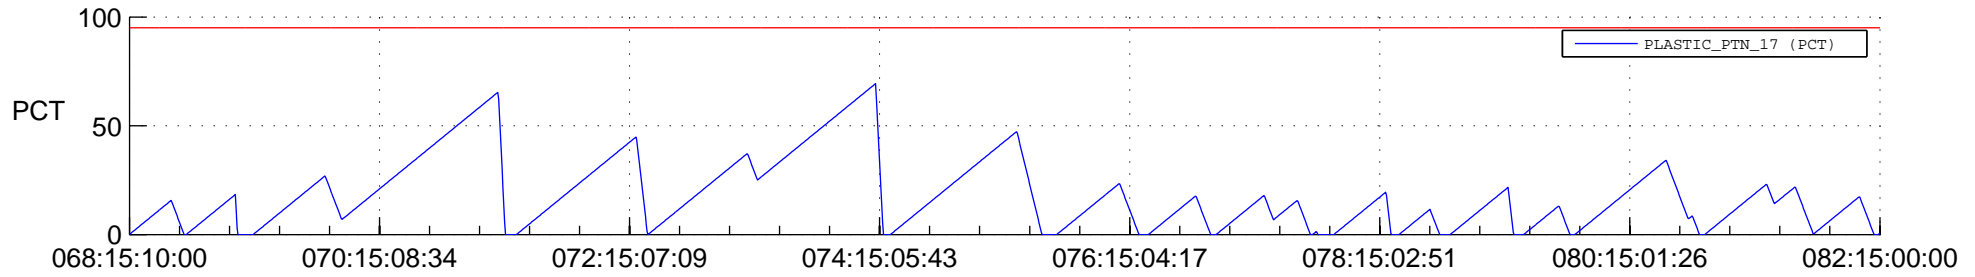

STEREO BEHIND SSR PCT Full Prediction

SWAVES_Percent_Full_Prediction

IMPACT_Percent_Full_Prediction

PLASTIC_Percent_Full_Prediction

Spacecraft_DownLink_Rate

Ground Time (2013:068:15:10:00.000 -2013:082:15:00:00.000)