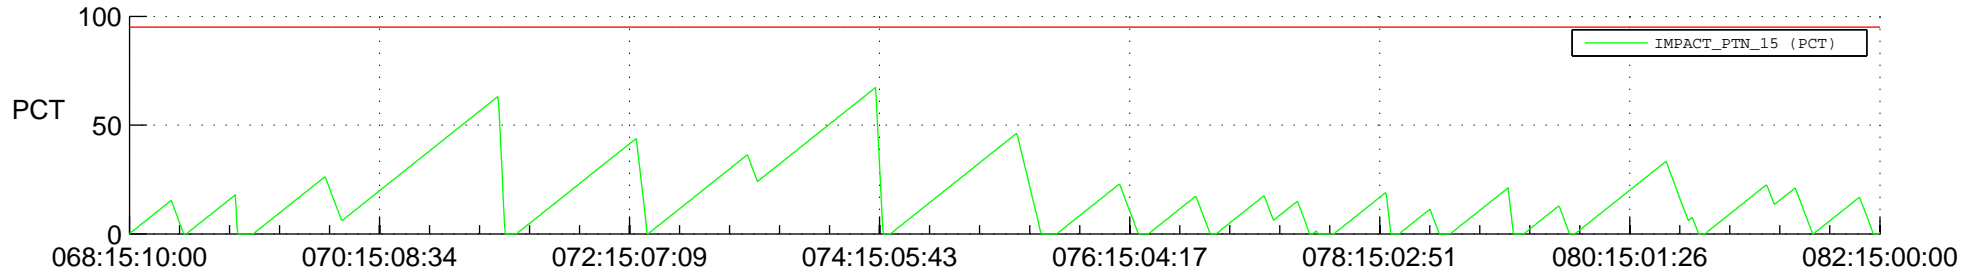

STEREO BEHIND SSR PCT Full Prediction

SWAVES_Percent_Full_Prediction

IMPACT_Percent_Full_Prediction

PLASTIC_Percent_Full_Prediction

Spacecraft_DownLink_Rate

Ground Time (2013:068:15:10:00.000 -2013:082:15:00:00.000)