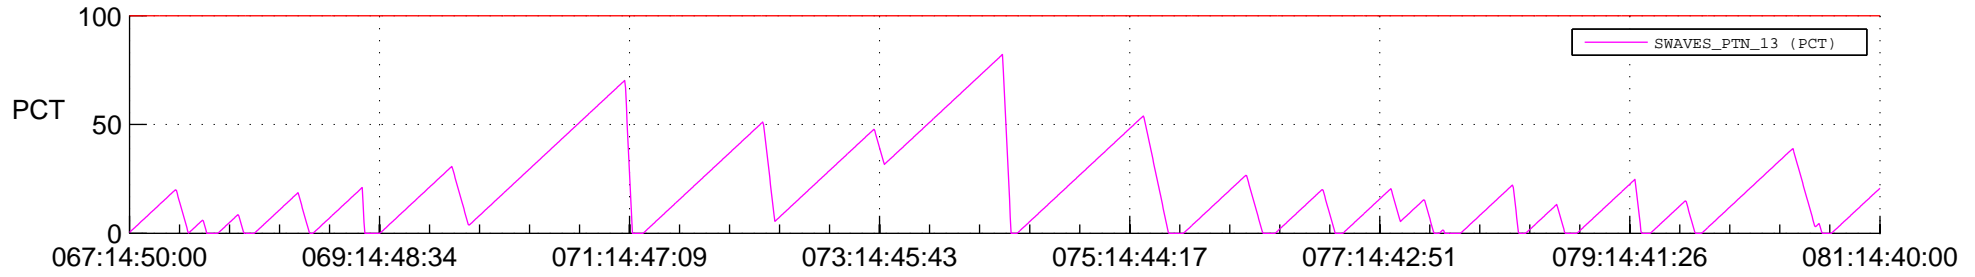

STEREO BEHIND SSR PCT Full Prediction

SWAVES_Percent_Full_Prediction

IMPACT_Percent_Full_Prediction

PLASTIC_Percent_Full_Prediction

Spacecraft_DownLink_Rate