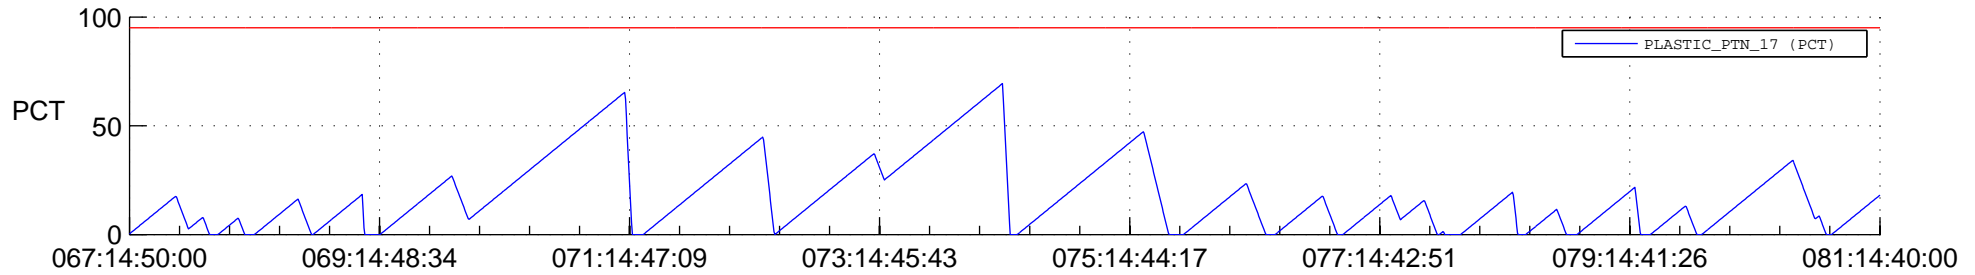

STEREO BEHIND SSR PCT Full Prediction

SWAVES_Percent_Full_Prediction

IMPACT_Percent_Full_Prediction

PLASTIC_Percent_Full_Prediction

Spacecraft_DownLink_Rate