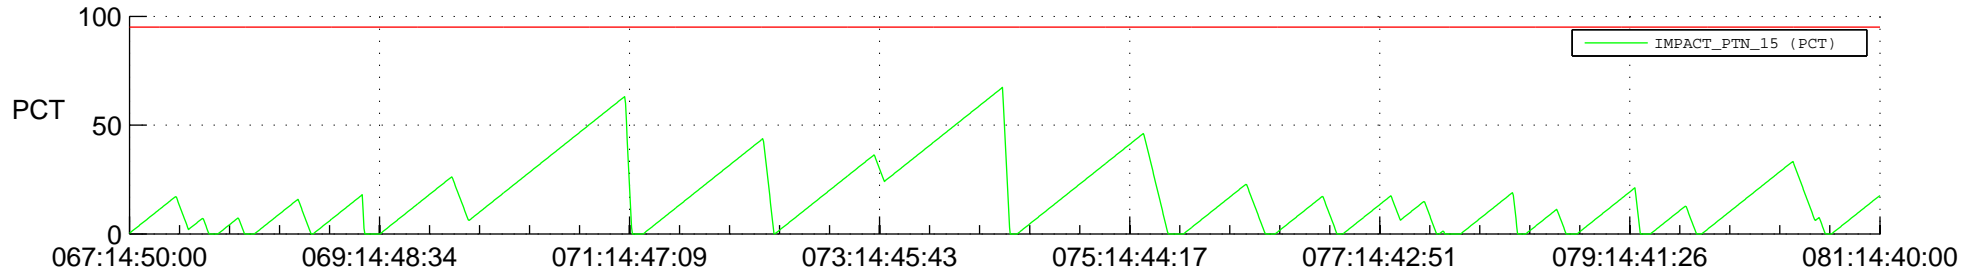

STEREO BEHIND SSR PCT Full Prediction

SWAVES_Percent_Full_Prediction

IMPACT_Percent_Full_Prediction

PLASTIC_Percent_Full_Prediction

Spacecraft_DownLink_Rate