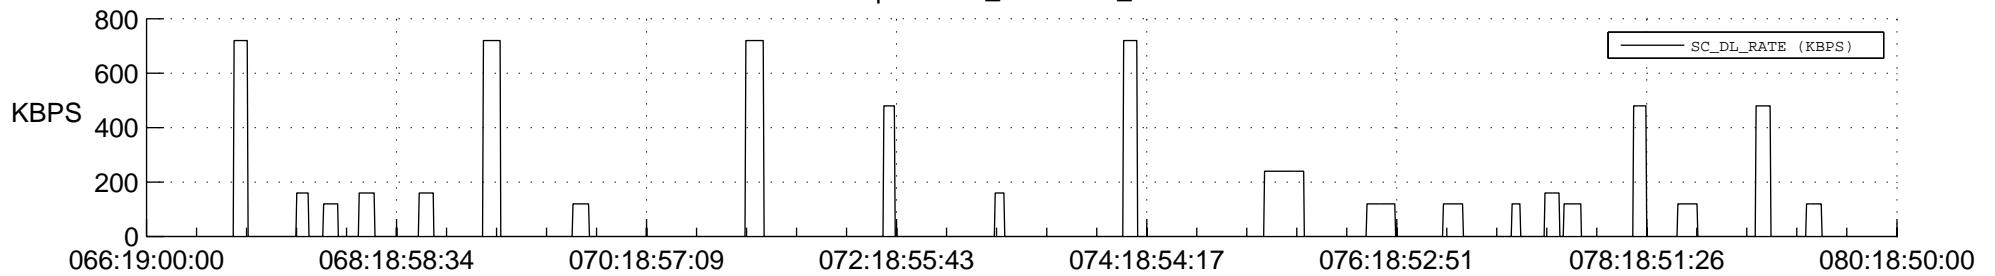

## Spacecraft\_DownLink\_Rate

Ground Time (2013:066:19:00:00.000 -2013:080:18:50:00.000)