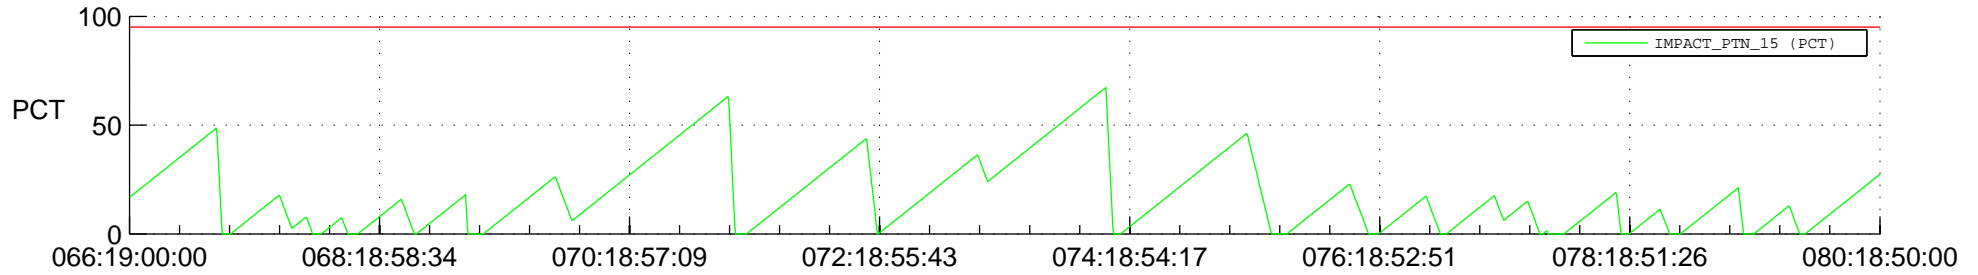

IMPACT_Percent_Full_Prediction