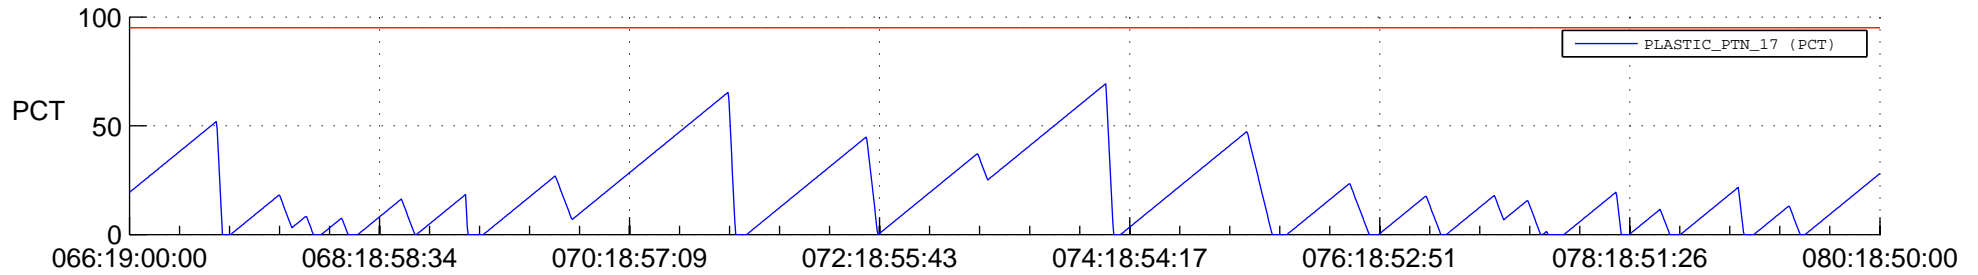

# STEREO BEHIND SSR PCT Full Prediction

## SWAVES\_Percent\_Full\_Prediction

## Spacecraft\_DownLink\_Rate

Ground Time (2013:066:19:00:00.000 -2013:080:18:50:00.000)