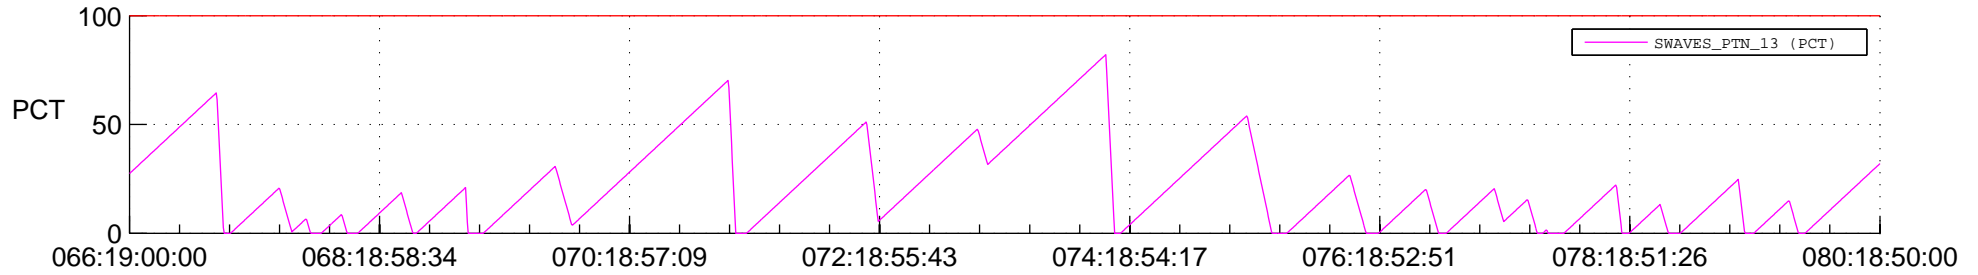

# STEREO BEHIND SSR PCT Full Prediction

## SWAVES\_Percent\_Full\_Prediction

## Spacecraft\_DownLink\_Rate

Ground Time (2013:066:19:00:00.000 -2013:080:18:50:00.000)