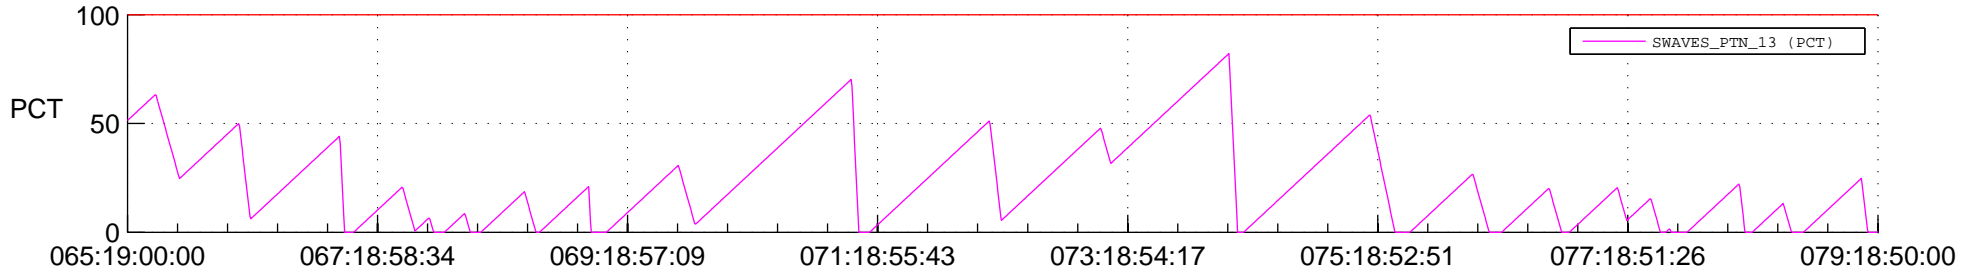

# STEREO BEHIND SSR PCT Full Prediction

## SWAVES\_Percent\_Full\_Prediction

## Spacecraft\_DownLink\_Rate

Ground Time (2013:065:19:00:00.000 -2013:079:18:50:00.000)