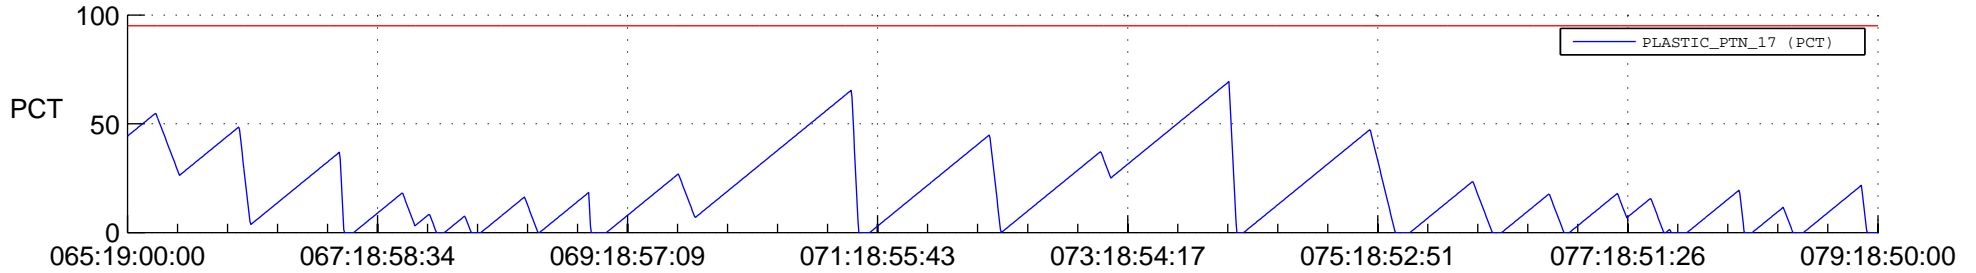

# STEREO BEHIND SSR PCT Full Prediction

## SWAVES\_Percent\_Full\_Prediction

## Spacecraft\_DownLink\_Rate

Ground Time (2013:065:19:00:00.000 -2013:079:18:50:00.000)