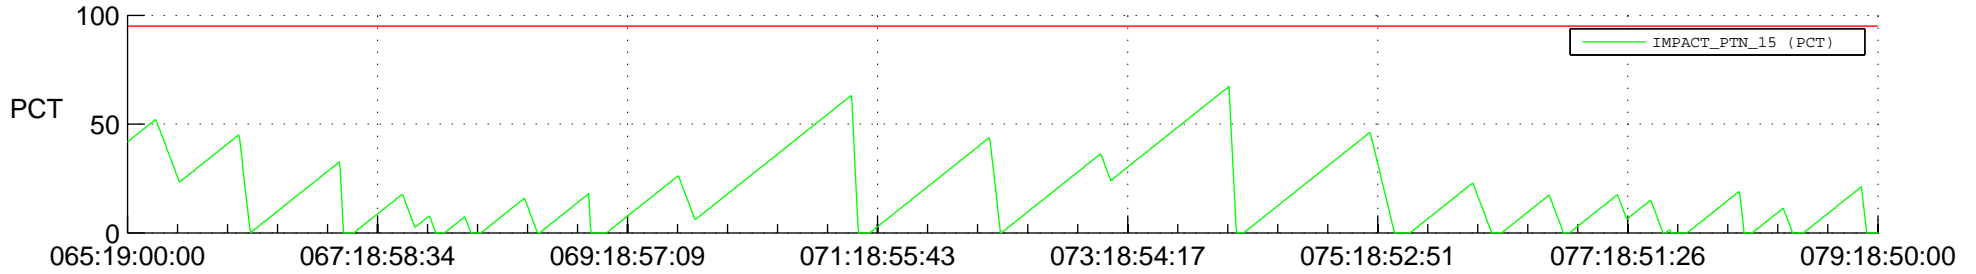

IMPACT_Percent_Full_Prediction