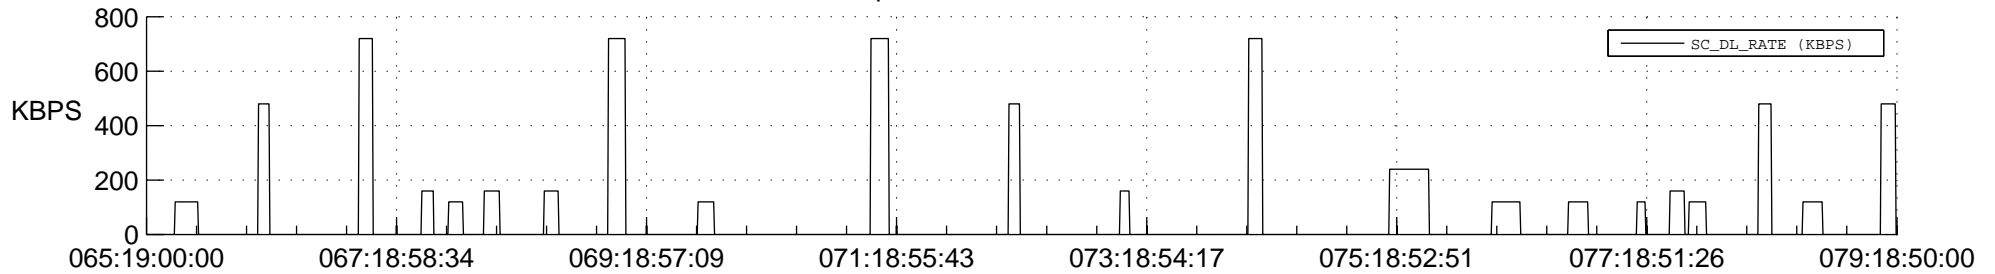

## Spacecraft\_DownLink\_Rate

Ground Time (2013:065:19:00:00.000 -2013:079:18:50:00.000)