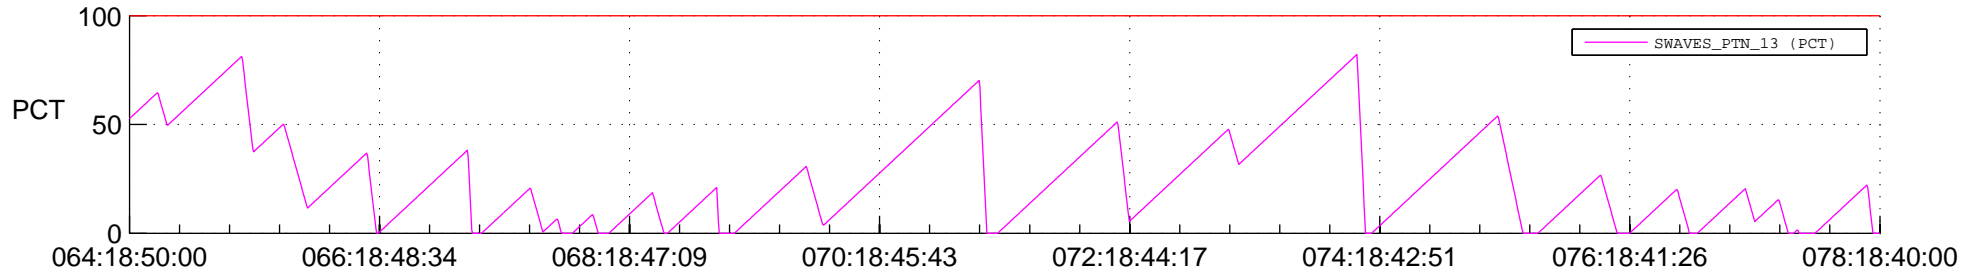

STEREO BEHIND SSR PCT Full Prediction

SWAVES_Percent_Full_Prediction

IMPACT_Percent_Full_Prediction

PLASTIC_Percent_Full_Prediction

Spacecraft_DownLink_Rate

Ground Time (2013:064:18:50:00.000 -2013:078:18:40:00.000)