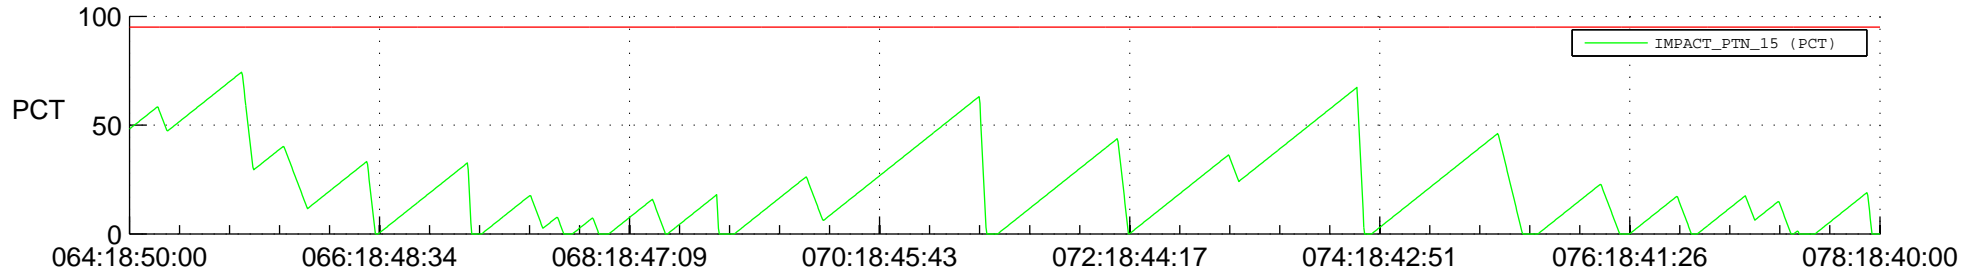

STEREO BEHIND SSR PCT Full Prediction

SWAVES_Percent_Full_Prediction

IMPACT_Percent_Full_Prediction

PLASTIC_Percent_Full_Prediction

Spacecraft_DownLink_Rate

Ground Time (2013:064:18:50:00.000 -2013:078:18:40:00.000)