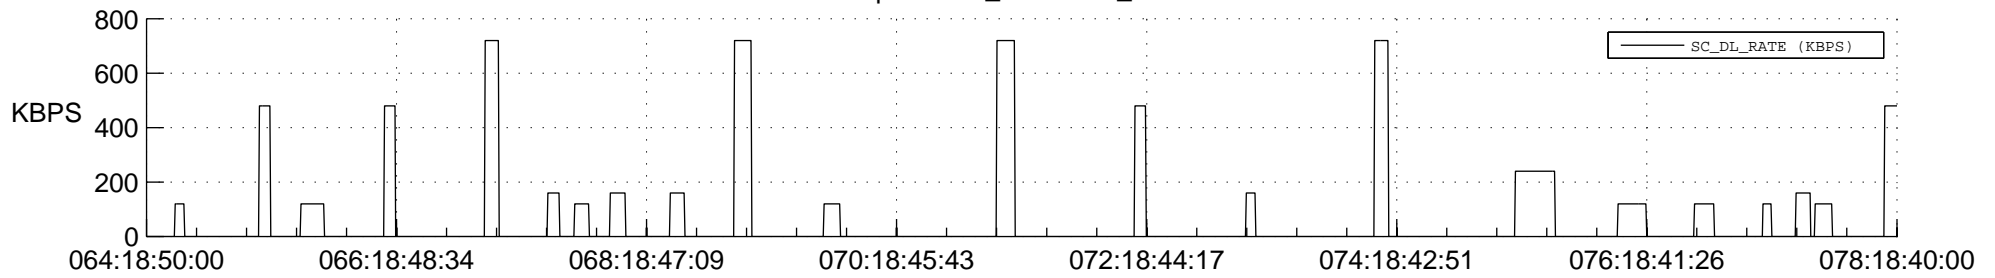

STEREO BEHIND SSR PCT Full Prediction

SWAVES_Percent_Full_Prediction

IMPACT_Percent_Full_Prediction

PLASTIC_Percent_Full_Prediction

Spacecraft_DownLink_Rate

Ground Time (2013:064:18:50:00.000 -2013:078:18:40:00.000)