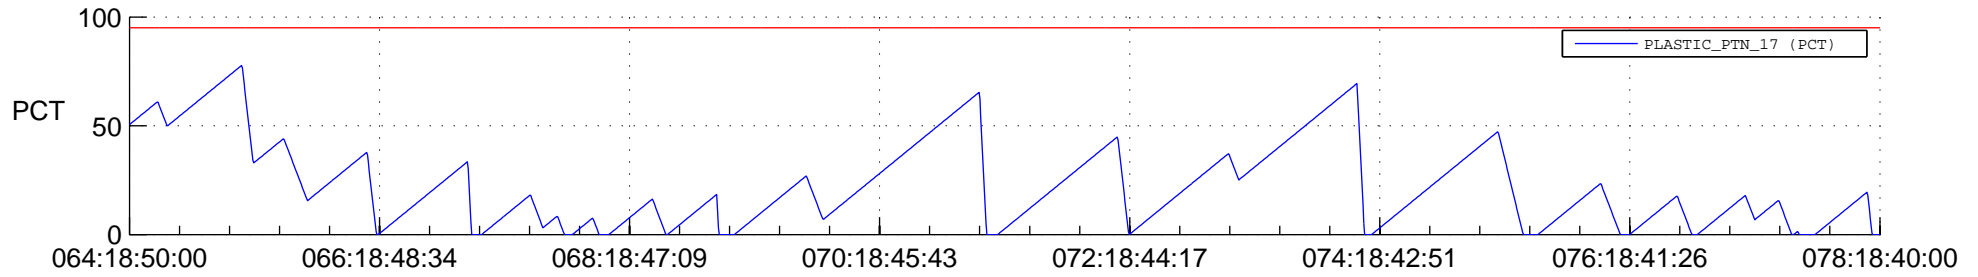

STEREO BEHIND SSR PCT Full Prediction

SWAVES_Percent_Full_Prediction

IMPACT_Percent_Full_Prediction

PLASTIC_Percent_Full_Prediction

Spacecraft_DownLink_Rate

Ground Time (2013:064:18:50:00.000 -2013:078:18:40:00.000)