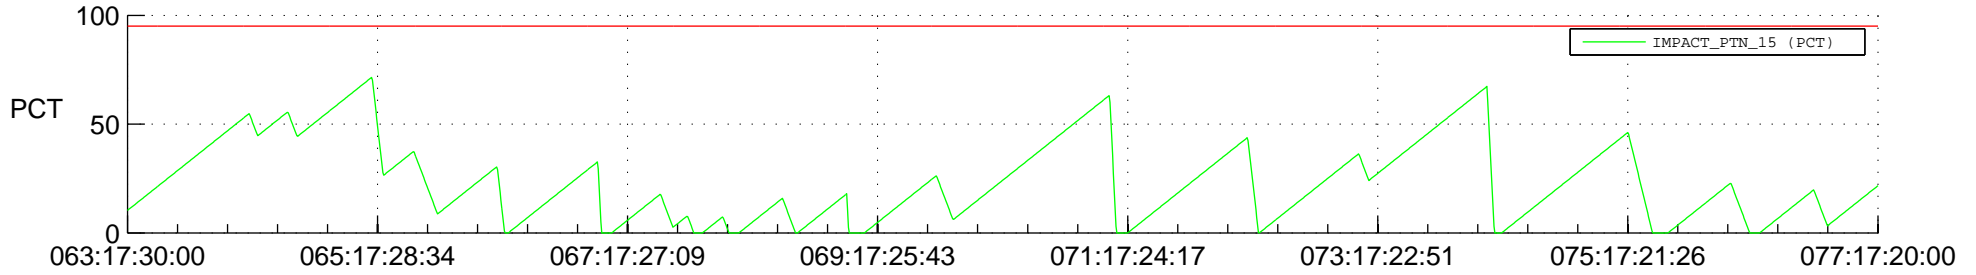

STEREO BEHIND SSR PCT Full Prediction

SWAVES_Percent_Full_Prediction

IMPACT_Percent_Full_Prediction

PLASTIC_Percent_Full_Prediction

Spacecraft_DownLink_Rate

Ground Time (2013:063:17:30:00.000 -2013:077:17:20:00.000)