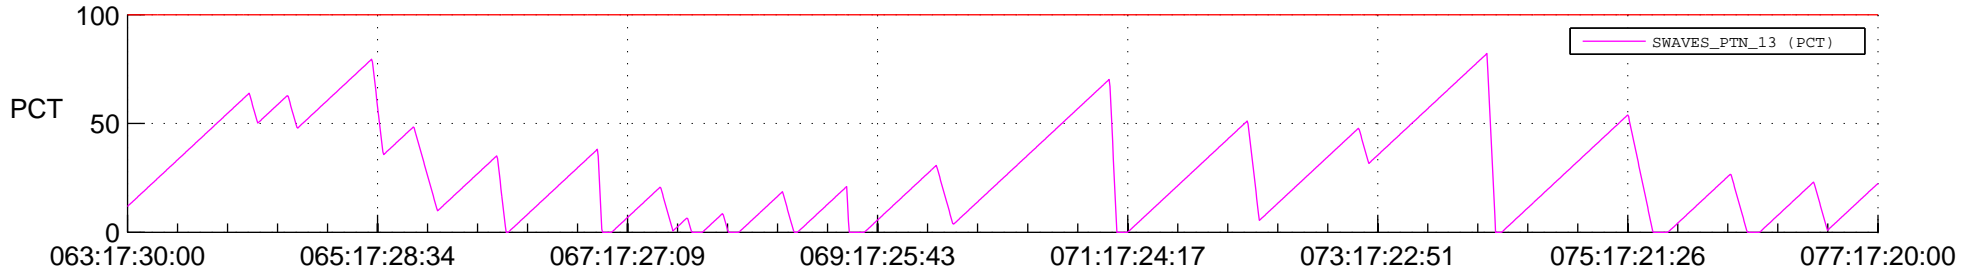

STEREO BEHIND SSR PCT Full Prediction

SWAVES_Percent_Full_Prediction

IMPACT_Percent_Full_Prediction

PLASTIC_Percent_Full_Prediction

Spacecraft_DownLink_Rate

Ground Time (2013:063:17:30:00.000 -2013:077:17:20:00.000)