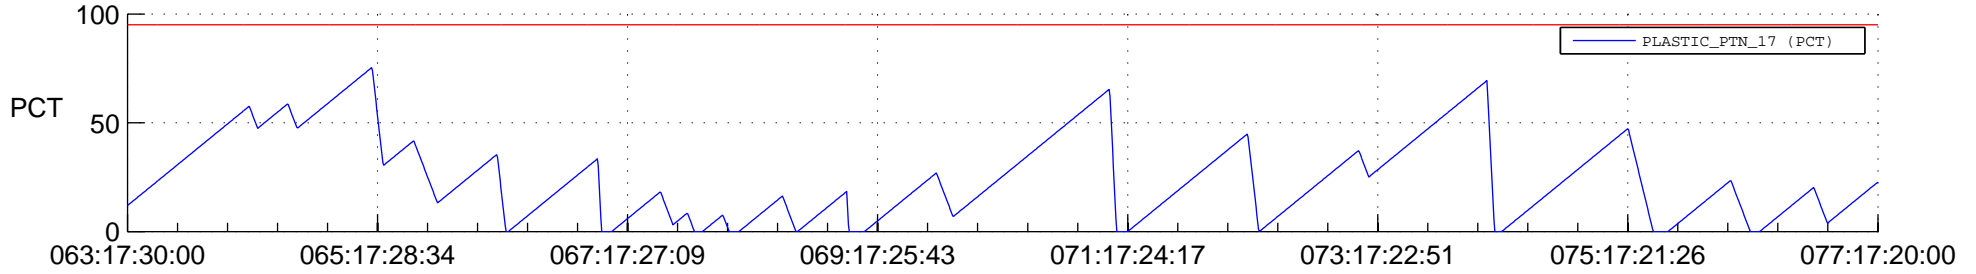

STEREO BEHIND SSR PCT Full Prediction

SWAVES_Percent_Full_Prediction

IMPACT_Percent_Full_Prediction

PLASTIC_Percent_Full_Prediction

Spacecraft_DownLink_Rate

Ground Time (2013:063:17:30:00.000 -2013:077:17:20:00.000)