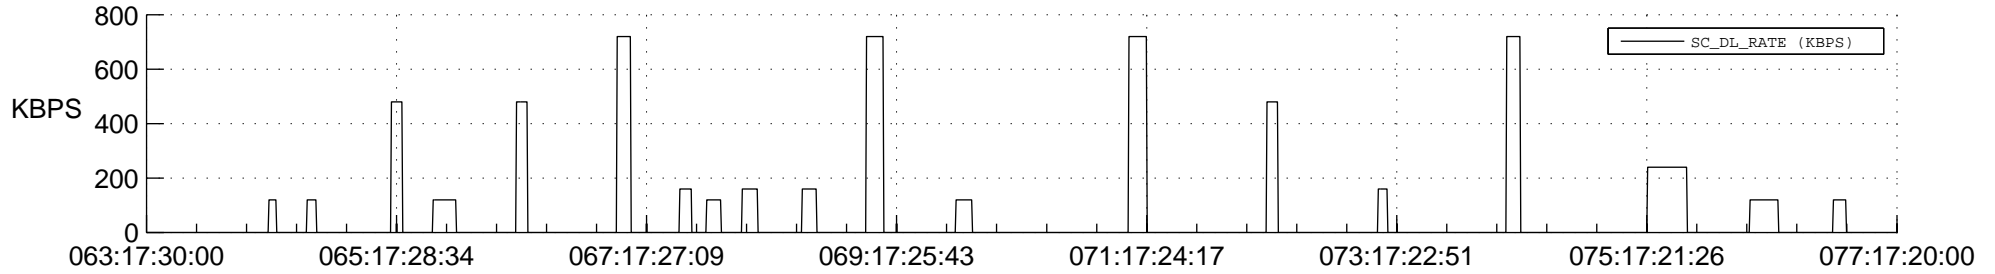

STEREO BEHIND SSR PCT Full Prediction

SWAVES_Percent_Full_Prediction

IMPACT_Percent_Full_Prediction

PLASTIC_Percent_Full_Prediction

Spacecraft_DownLink_Rate

Ground Time (2013:063:17:30:00.000 -2013:077:17:20:00.000)