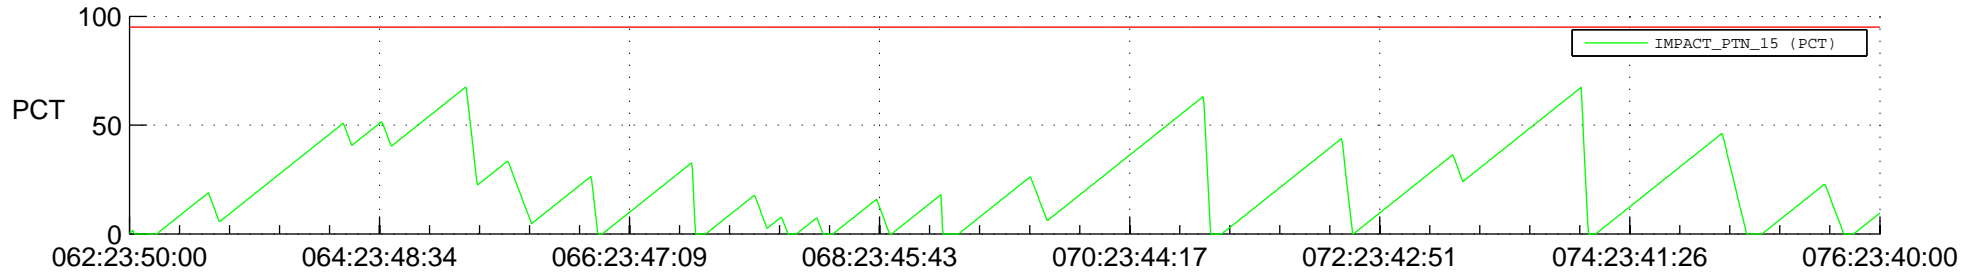

STEREO BEHIND SSR PCT Full Prediction

SWAVES_Percent_Full_Prediction

IMPACT_Percent_Full_Prediction

PLASTIC_Percent_Full_Prediction

Spacecraft_DownLink_Rate