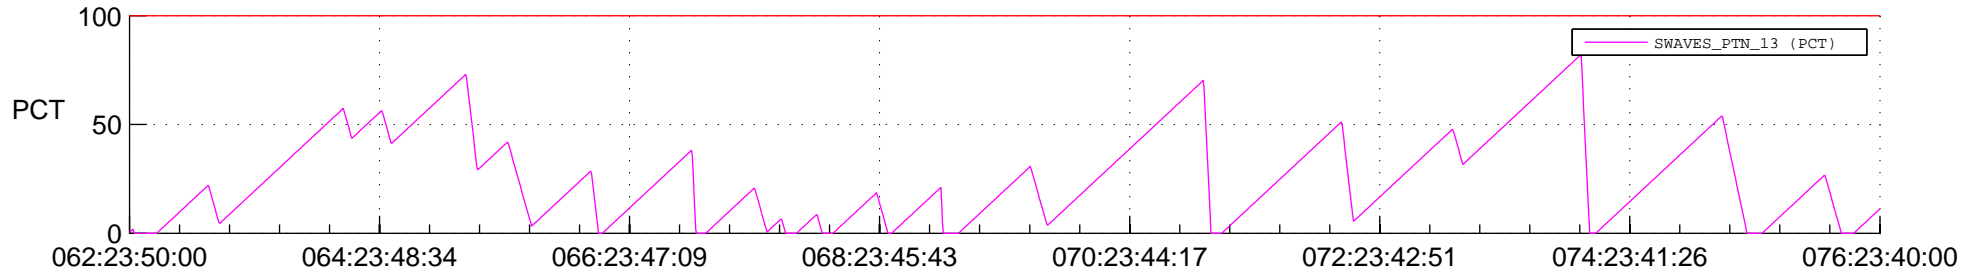

STEREO BEHIND SSR PCT Full Prediction

SWAVES_Percent_Full_Prediction

IMPACT_Percent_Full_Prediction

PLASTIC_Percent_Full_Prediction

Spacecraft_DownLink_Rate