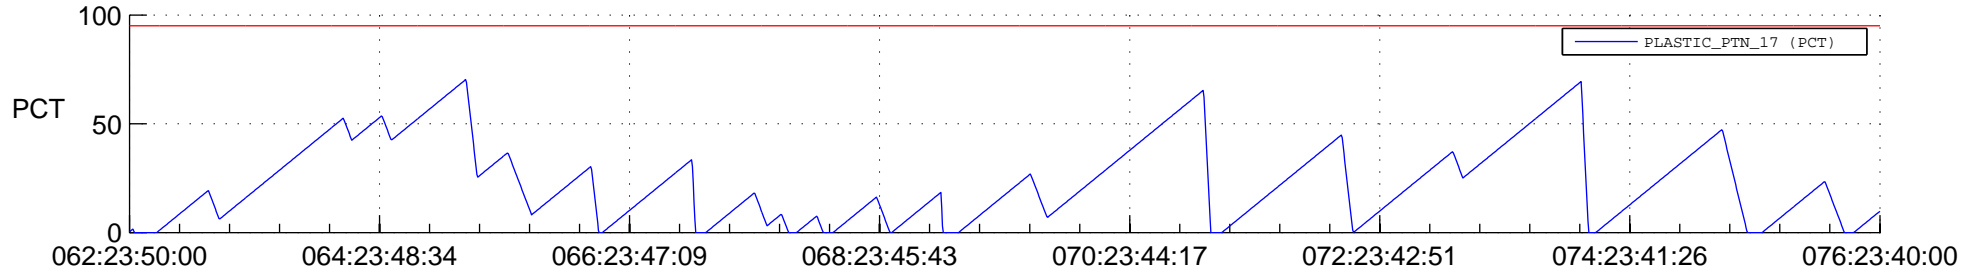

STEREO BEHIND SSR PCT Full Prediction

SWAVES_Percent_Full_Prediction

IMPACT_Percent_Full_Prediction

PLASTIC_Percent_Full_Prediction

Spacecraft_DownLink_Rate