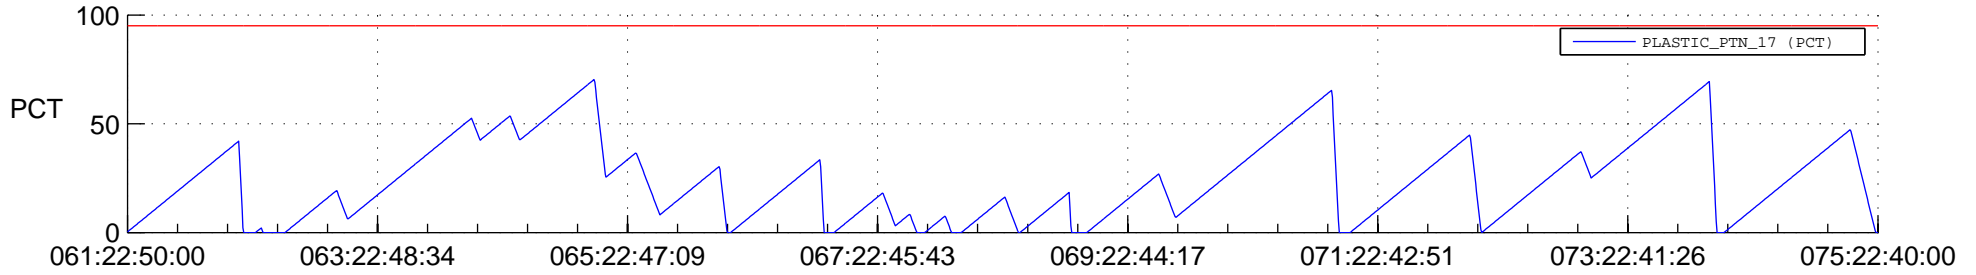

PLASTIC_Percent_Full_Prediction