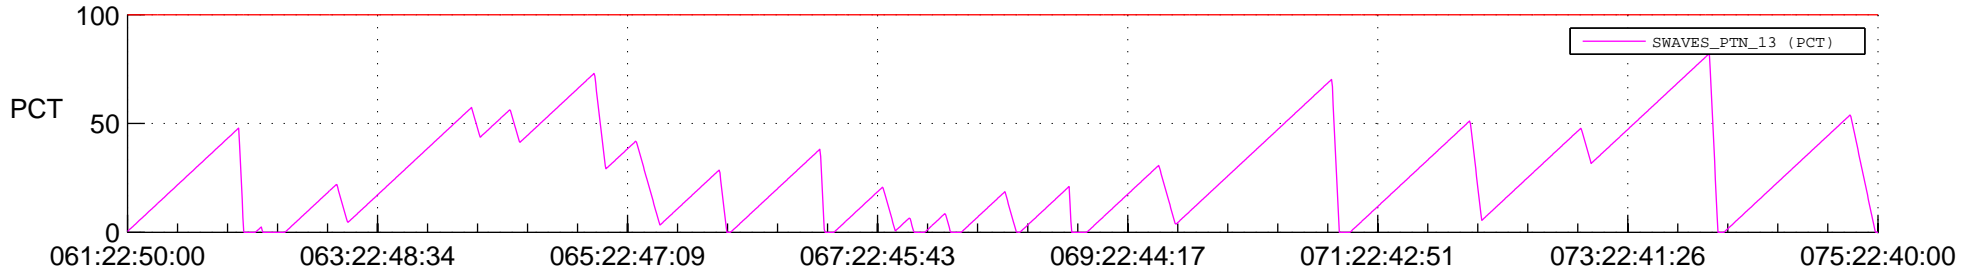

# STEREO BEHIND SSR PCT Full Prediction

## SWAVES\_Percent\_Full\_Prediction