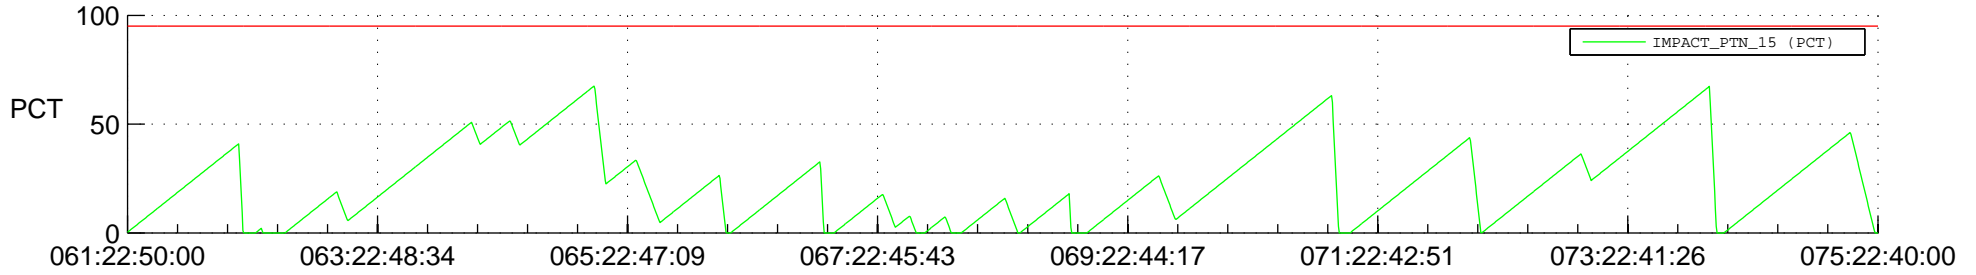

IMPACT_Percent_Full_Prediction