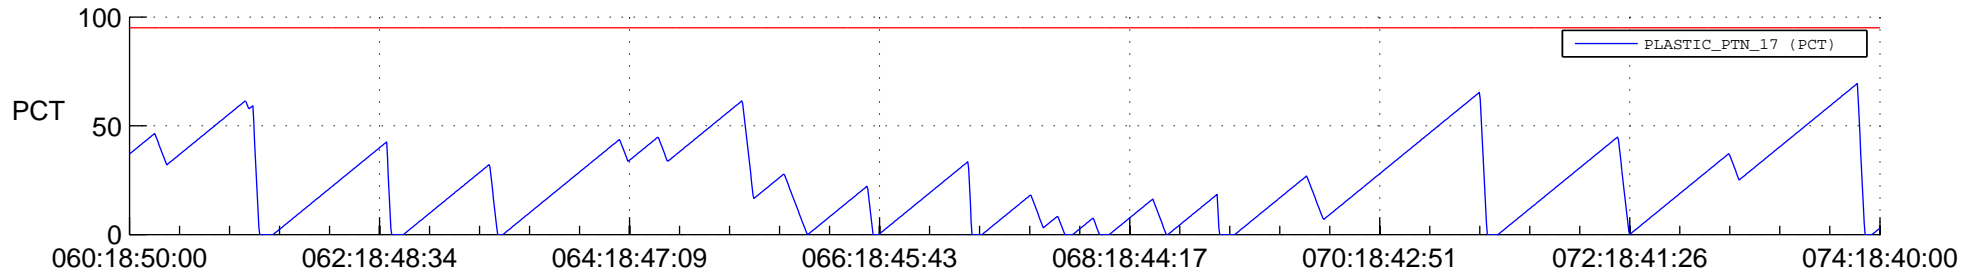

PLASTIC_Percent_Full_Prediction