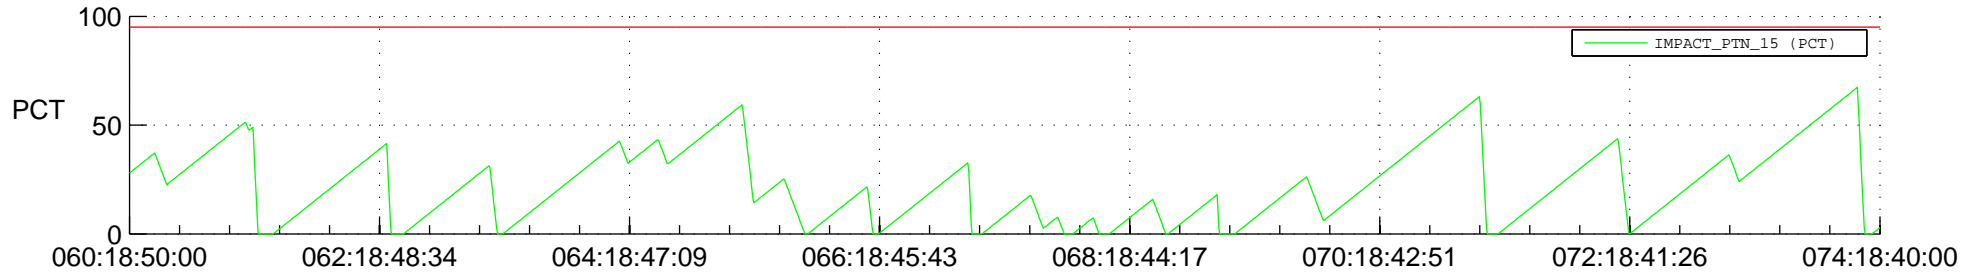

IMPACT_Percent_Full_Prediction