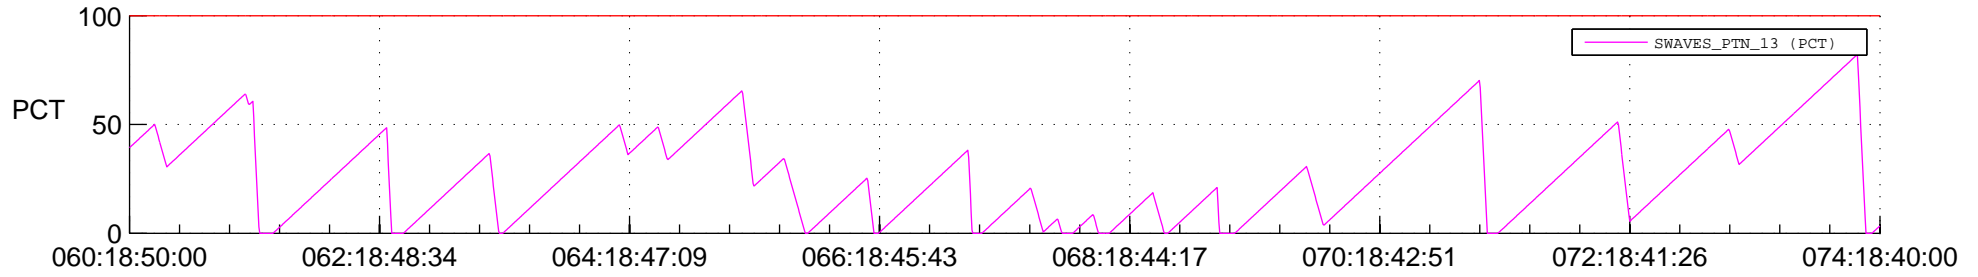

# STEREO BEHIND SSR PCT Full Prediction

## SWAVES\_Percent\_Full\_Prediction