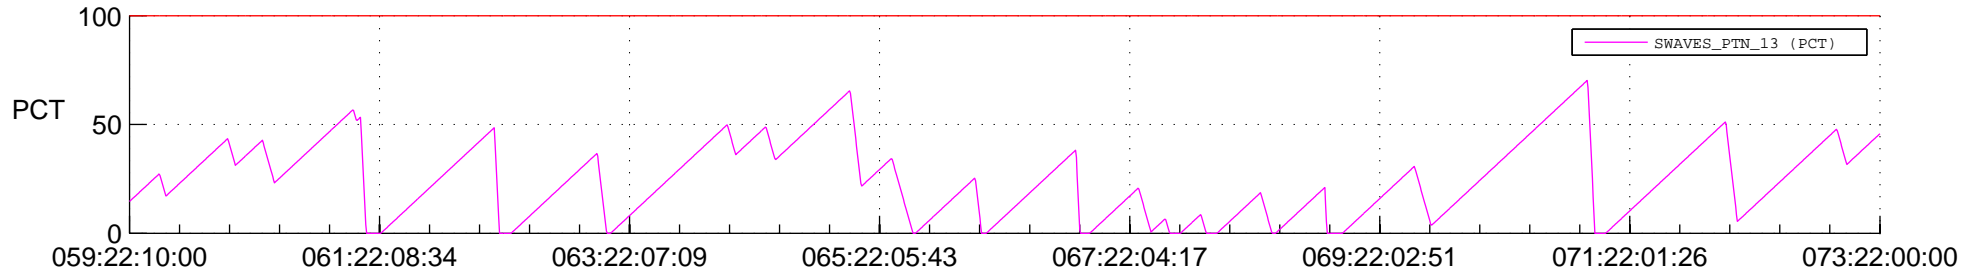

STEREO BEHIND SSR PCT Full Prediction

SWAVES_Percent_Full_Prediction

IMPACT_Percent_Full_Prediction

PLASTIC_Percent_Full_Prediction

Spacecraft_DownLink_Rate

Ground Time (2013:059:22:10:00.000 -2013:073:22:00:00.000)