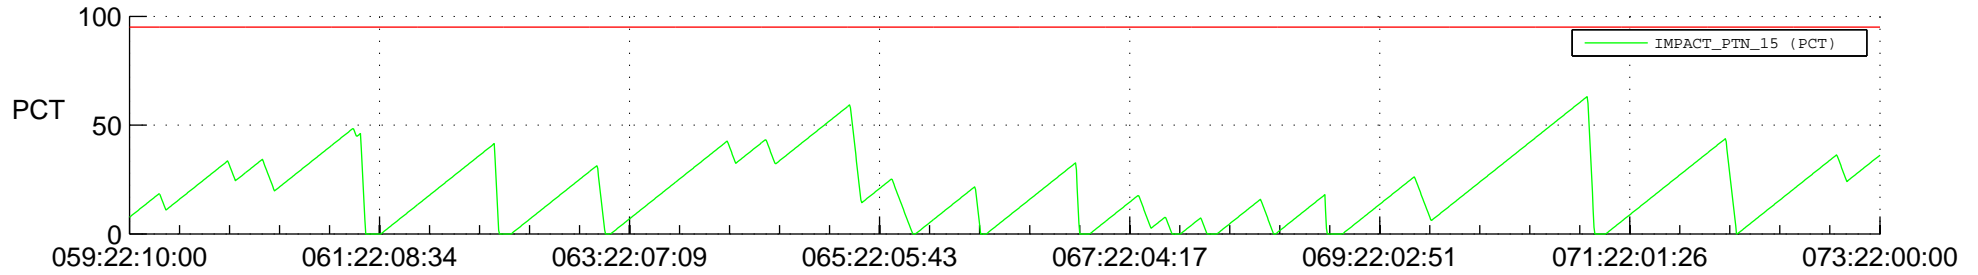

STEREO BEHIND SSR PCT Full Prediction

SWAVES_Percent_Full_Prediction

IMPACT_Percent_Full_Prediction

PLASTIC_Percent_Full_Prediction

Spacecraft_DownLink_Rate

Ground Time (2013:059:22:10:00.000 -2013:073:22:00:00.000)