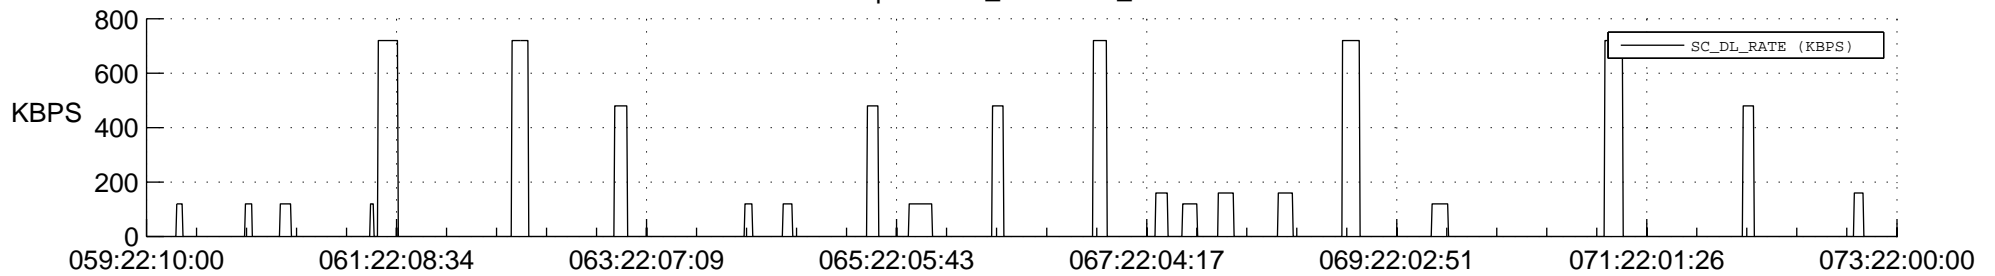

STEREO BEHIND SSR PCT Full Prediction

SWAVES_Percent_Full_Prediction

IMPACT_Percent_Full_Prediction

PLASTIC_Percent_Full_Prediction

Spacecraft_DownLink_Rate

Ground Time (2013:059:22:10:00.000 -2013:073:22:00:00.000)