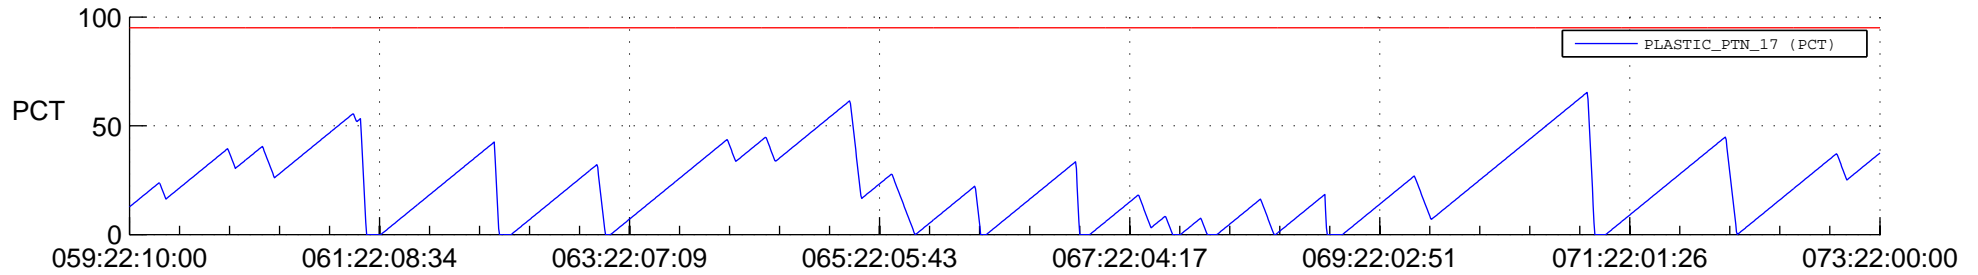

STEREO BEHIND SSR PCT Full Prediction

SWAVES_Percent_Full_Prediction

IMPACT_Percent_Full_Prediction

PLASTIC_Percent_Full_Prediction

Spacecraft_DownLink_Rate

Ground Time (2013:059:22:10:00.000 -2013:073:22:00:00.000)