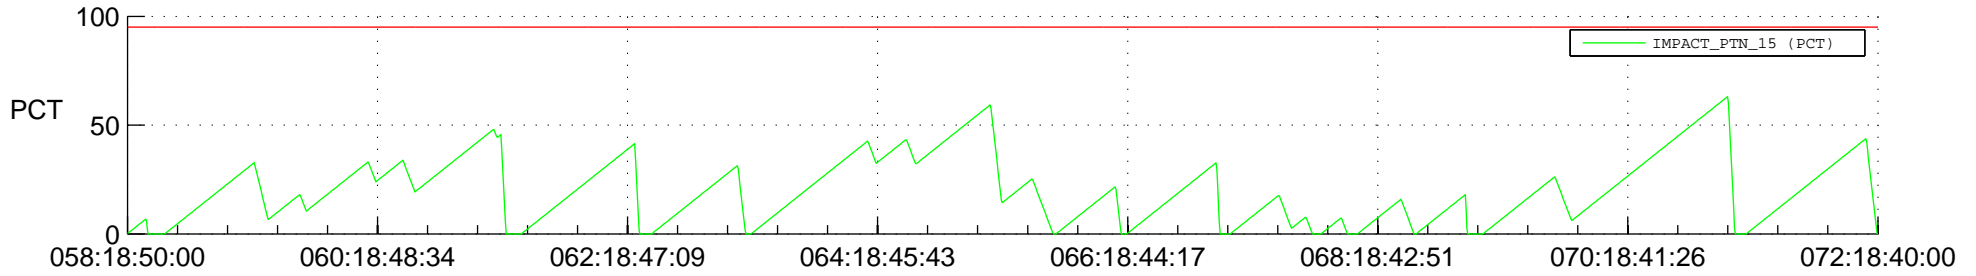

STEREO BEHIND SSR PCT Full Prediction

SWAVES_Percent_Full_Prediction

IMPACT_Percent_Full_Prediction

PLASTIC_Percent_Full_Prediction

Spacecraft_DownLink_Rate