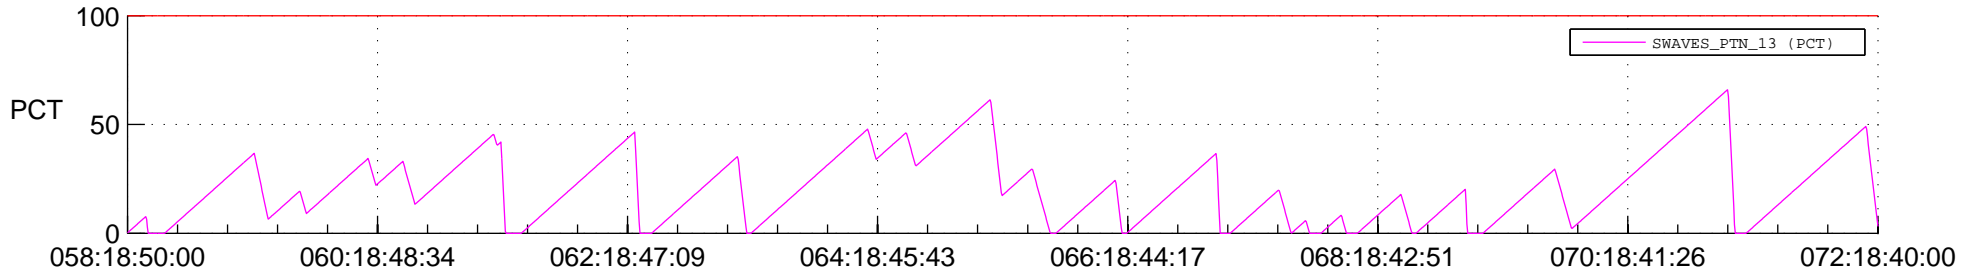

STEREO BEHIND SSR PCT Full Prediction

SWAVES_Percent_Full_Prediction

IMPACT_Percent_Full_Prediction

PLASTIC_Percent_Full_Prediction

Spacecraft_DownLink_Rate