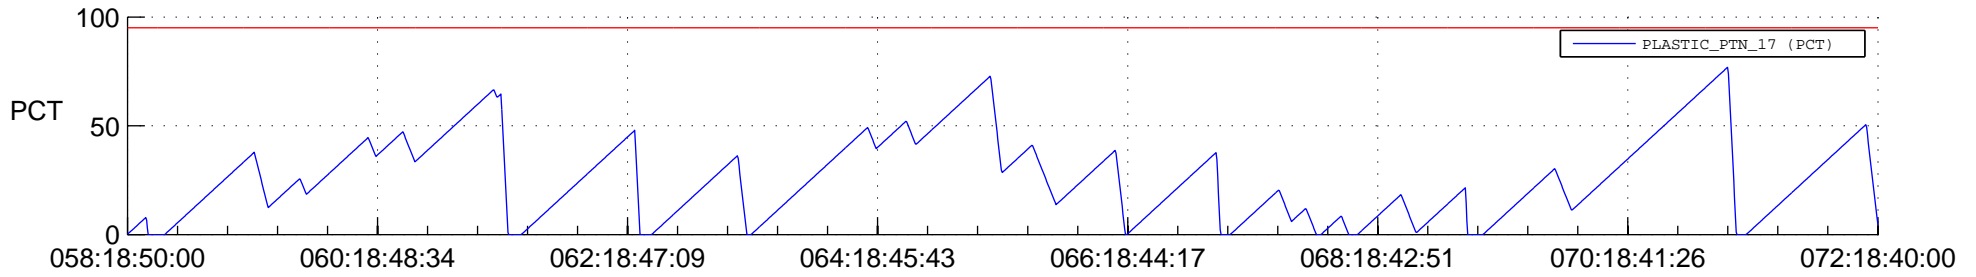

STEREO BEHIND SSR PCT Full Prediction

SWAVES_Percent_Full_Prediction

IMPACT_Percent_Full_Prediction

PLASTIC_Percent_Full_Prediction

Spacecraft_DownLink_Rate