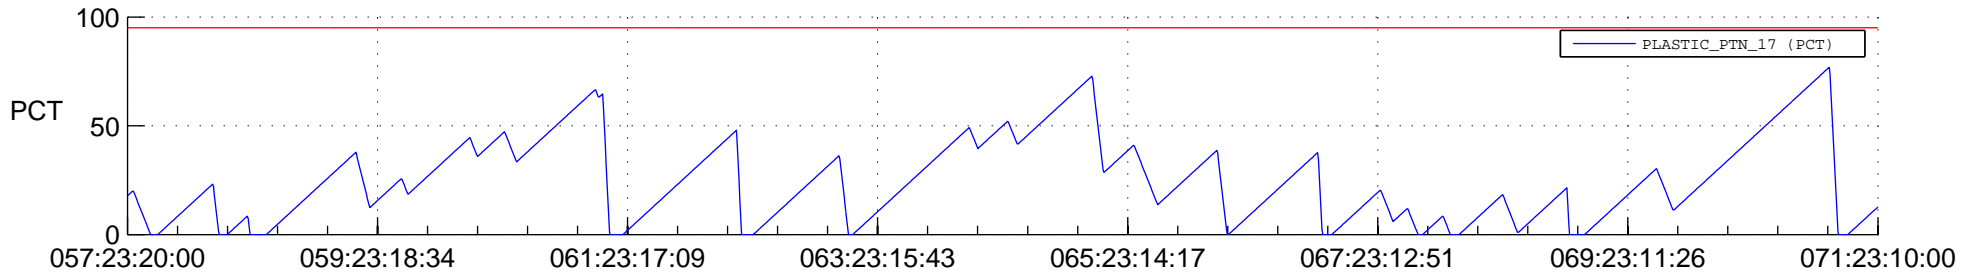

STEREO BEHIND SSR PCT Full Prediction

SWAVES_Percent_Full_Prediction

IMPACT_Percent_Full_Prediction

PLASTIC_Percent_Full_Prediction

Spacecraft_DownLink_Rate

Ground Time (2013:057:23:20:00.000 -2013:071:23:10:00.000)