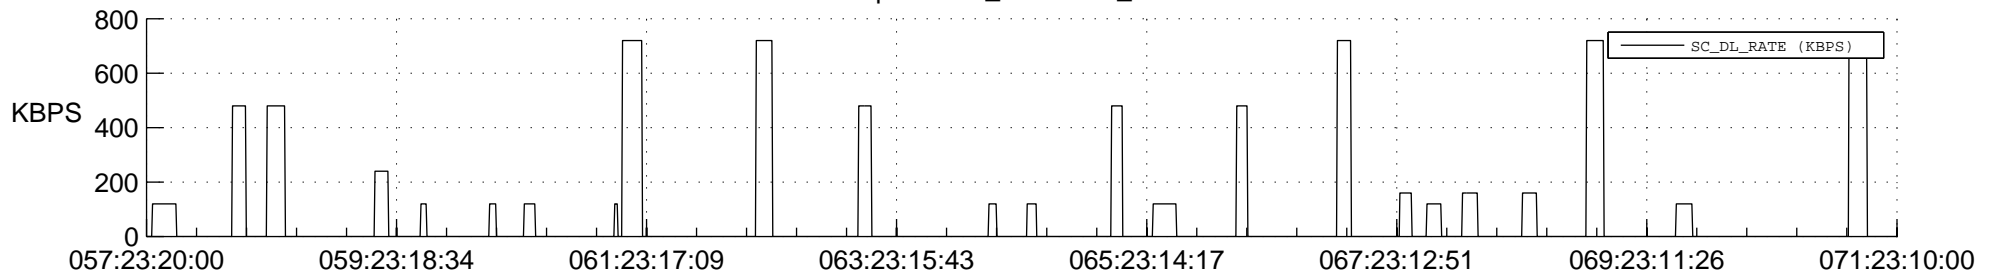

STEREO BEHIND SSR PCT Full Prediction

SWAVES_Percent_Full_Prediction

IMPACT_Percent_Full_Prediction

PLASTIC_Percent_Full_Prediction

Spacecraft_DownLink_Rate

Ground Time (2013:057:23:20:00.000 -2013:071:23:10:00.000)