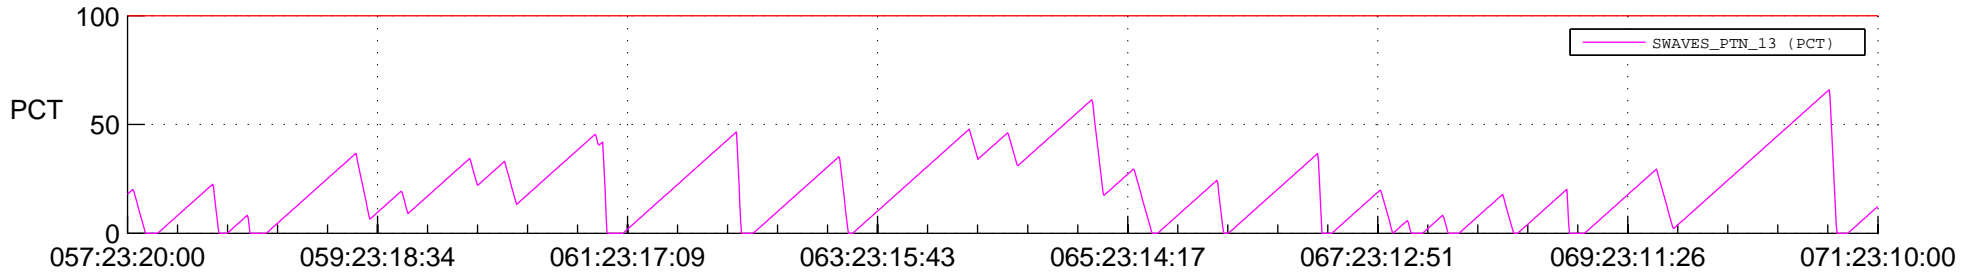

STEREO BEHIND SSR PCT Full Prediction

SWAVES_Percent_Full_Prediction

IMPACT_Percent_Full_Prediction

PLASTIC_Percent_Full_Prediction

Spacecraft_DownLink_Rate

Ground Time (2013:057:23:20:00.000 -2013:071:23:10:00.000)