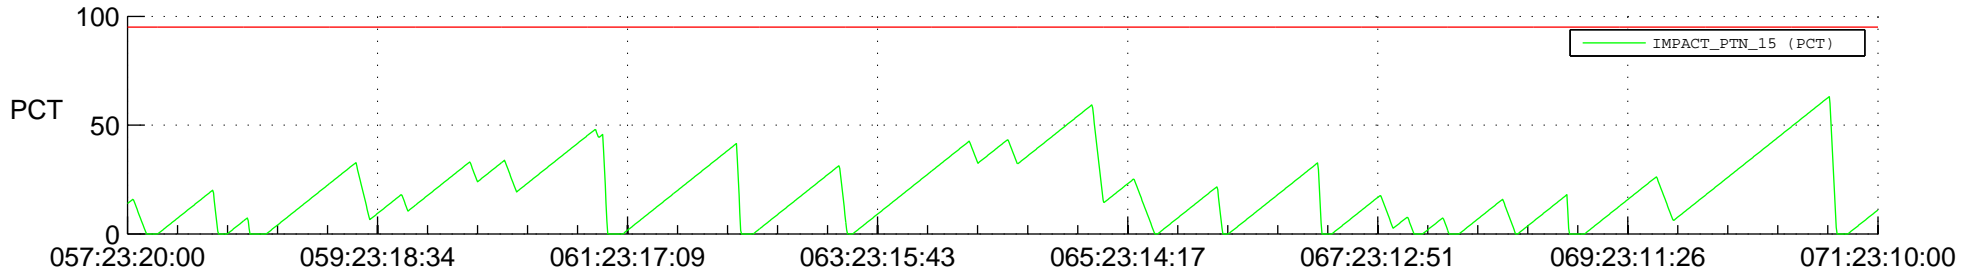

STEREO BEHIND SSR PCT Full Prediction

SWAVES_Percent_Full_Prediction

IMPACT_Percent_Full_Prediction

PLASTIC_Percent_Full_Prediction

Spacecraft_DownLink_Rate

Ground Time (2013:057:23:20:00.000 -2013:071:23:10:00.000)