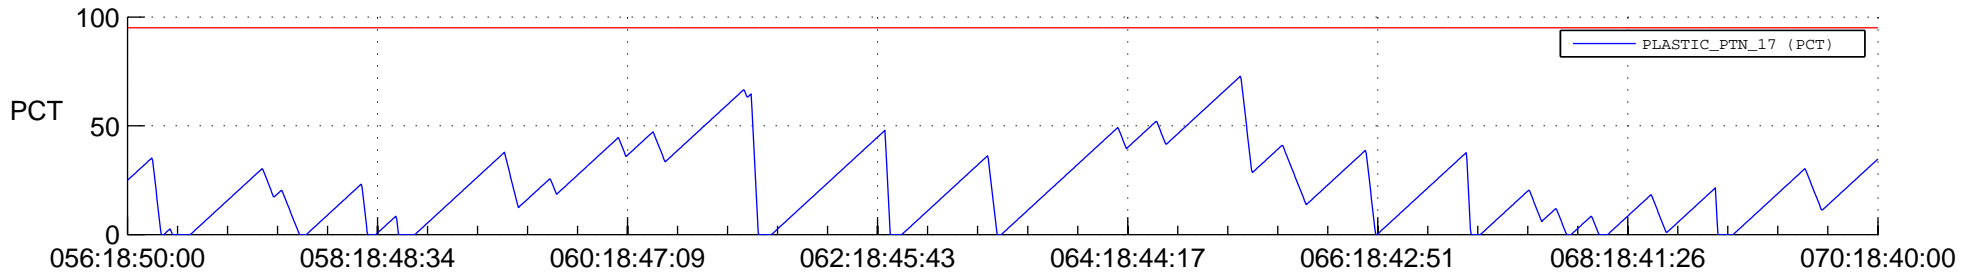

PLASTIC_Percent_Full_Prediction