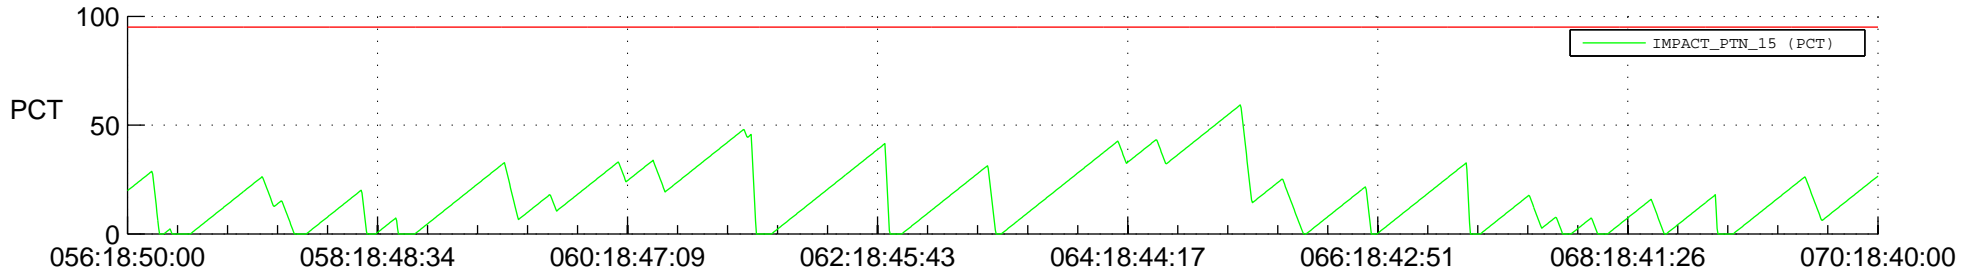

IMPACT_Percent_Full_Prediction