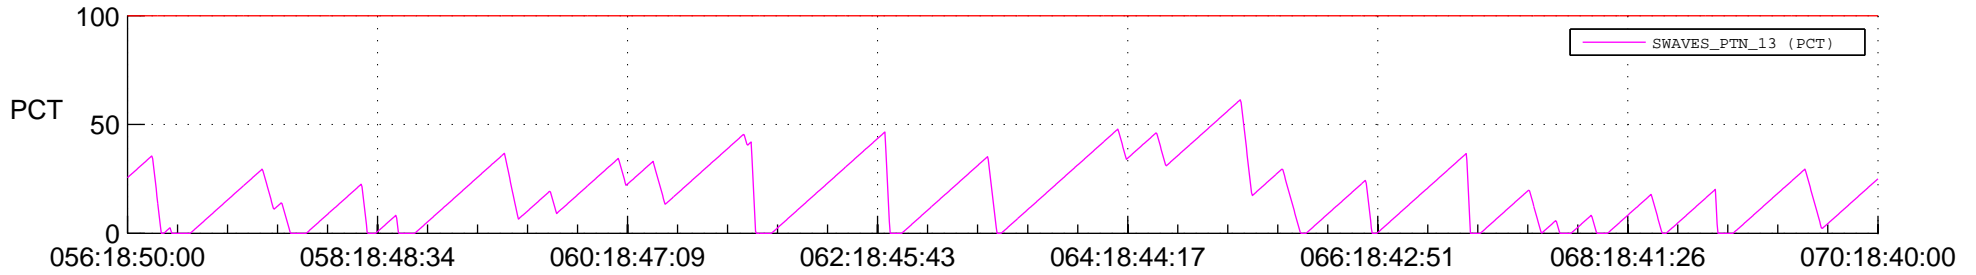

# STEREO BEHIND SSR PCT Full Prediction

## SWAVES\_Percent\_Full\_Prediction