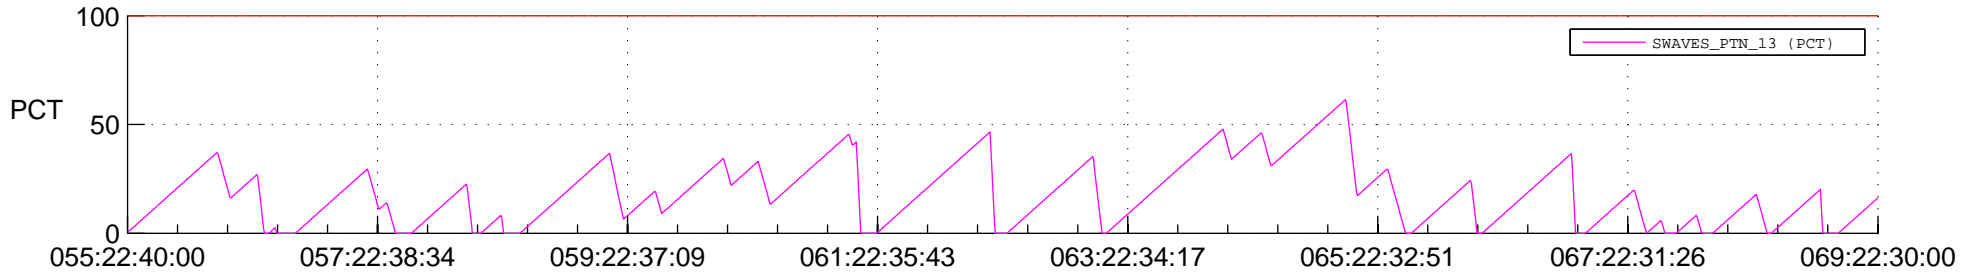

STEREO BEHIND SSR PCT Full Prediction

SWAVES_Percent_Full_Prediction

IMPACT_Percent_Full_Prediction

PLASTIC_Percent_Full_Prediction

Spacecraft_DownLink_Rate

Ground Time (2013:055:22:40:00.000 -2013:069:22:30:00.000)