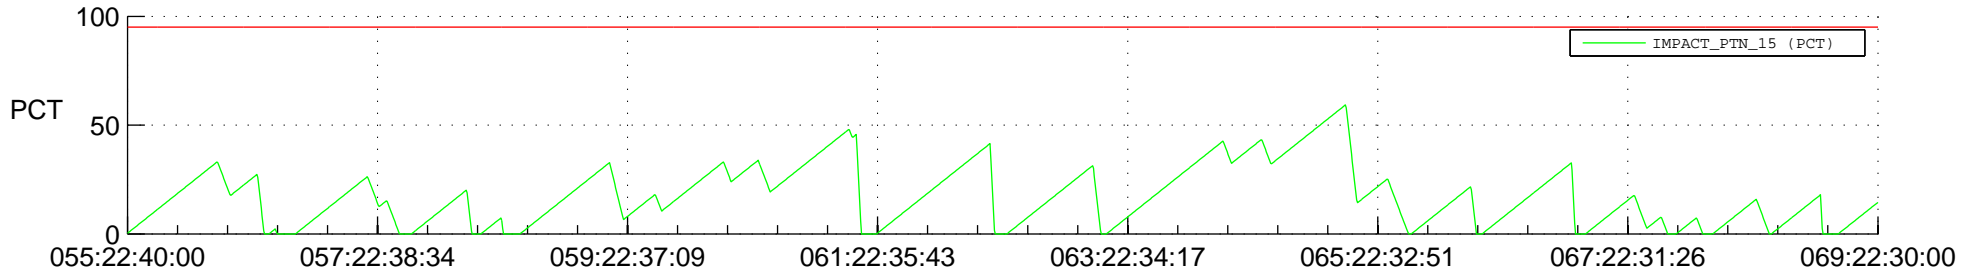

STEREO BEHIND SSR PCT Full Prediction

SWAVES_Percent_Full_Prediction

IMPACT_Percent_Full_Prediction

PLASTIC_Percent_Full_Prediction

Spacecraft_DownLink_Rate

Ground Time (2013:055:22:40:00.000 -2013:069:22:30:00.000)