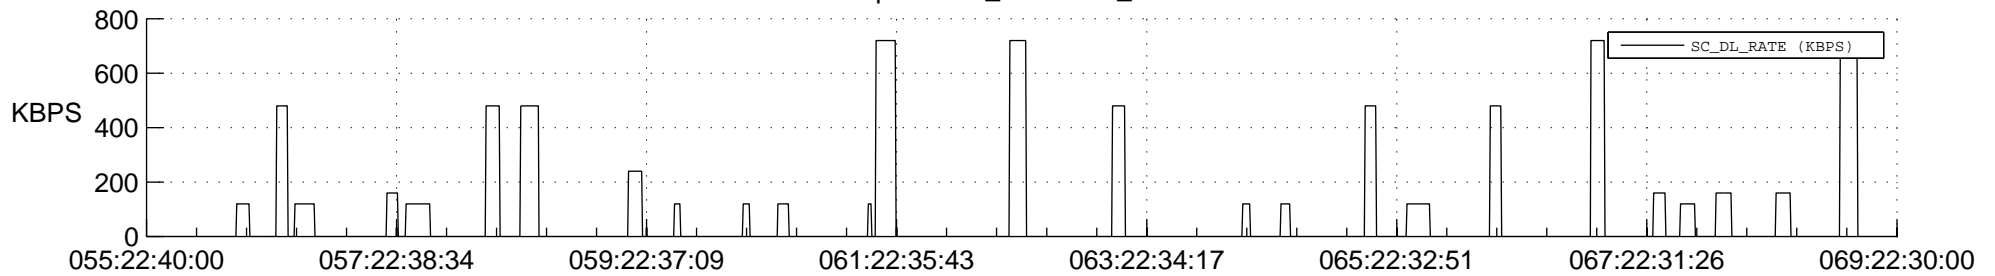

STEREO BEHIND SSR PCT Full Prediction

SWAVES_Percent_Full_Prediction

IMPACT_Percent_Full_Prediction

PLASTIC_Percent_Full_Prediction

Spacecraft_DownLink_Rate

Ground Time (2013:055:22:40:00.000 -2013:069:22:30:00.000)