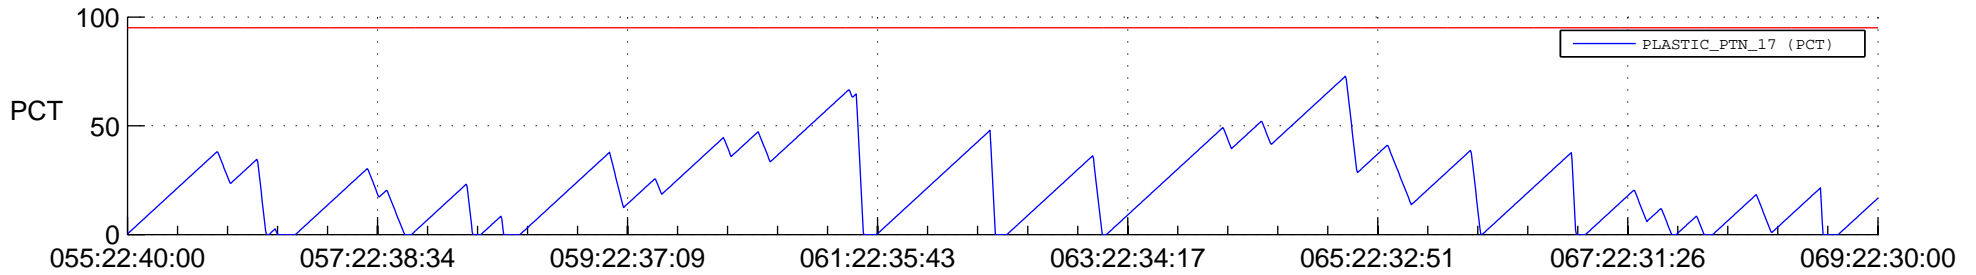

STEREO BEHIND SSR PCT Full Prediction

SWAVES_Percent_Full_Prediction

IMPACT_Percent_Full_Prediction

PLASTIC_Percent_Full_Prediction

Spacecraft_DownLink_Rate

Ground Time (2013:055:22:40:00.000 -2013:069:22:30:00.000)