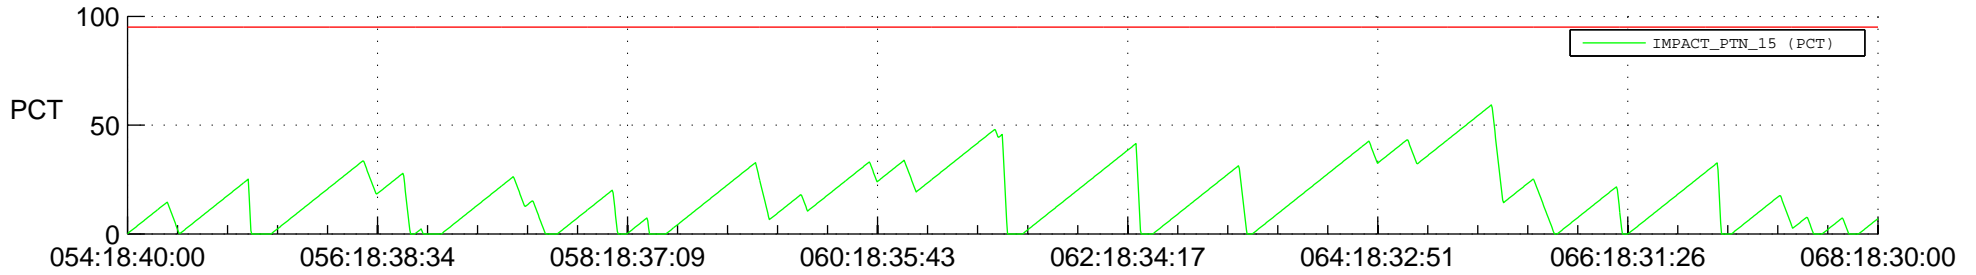

STEREO BEHIND SSR PCT Full Prediction

SWAVES_Percent_Full_Prediction

IMPACT_Percent_Full_Prediction

PLASTIC_Percent_Full_Prediction

Spacecraft_DownLink_Rate