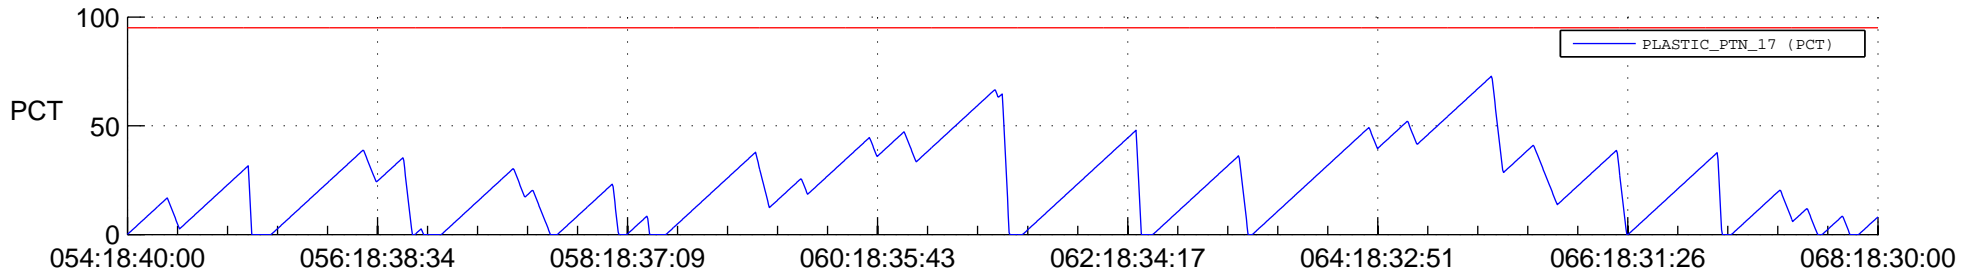

STEREO BEHIND SSR PCT Full Prediction

SWAVES_Percent_Full_Prediction

IMPACT_Percent_Full_Prediction

PLASTIC_Percent_Full_Prediction

Spacecraft_DownLink_Rate