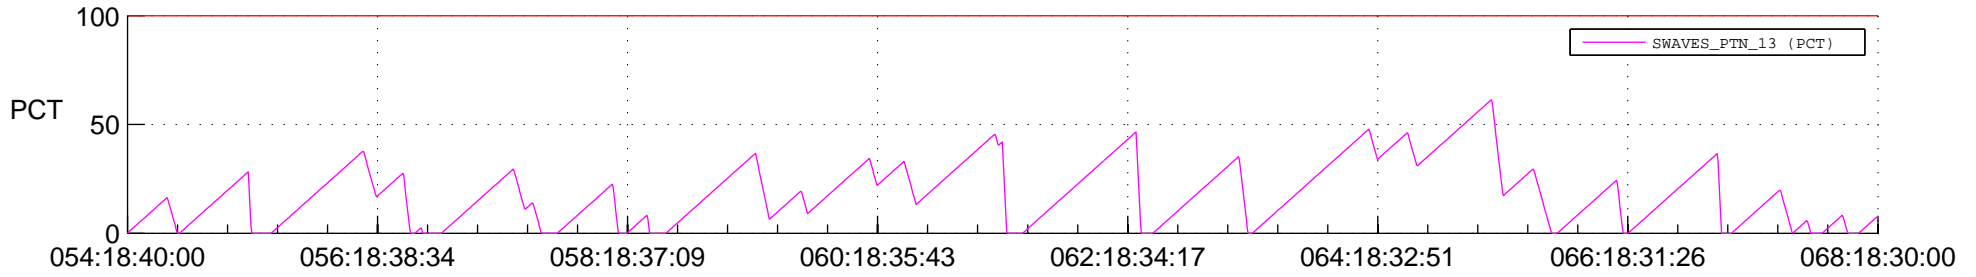

STEREO BEHIND SSR PCT Full Prediction

SWAVES_Percent_Full_Prediction

IMPACT_Percent_Full_Prediction

PLASTIC_Percent_Full_Prediction

Spacecraft_DownLink_Rate