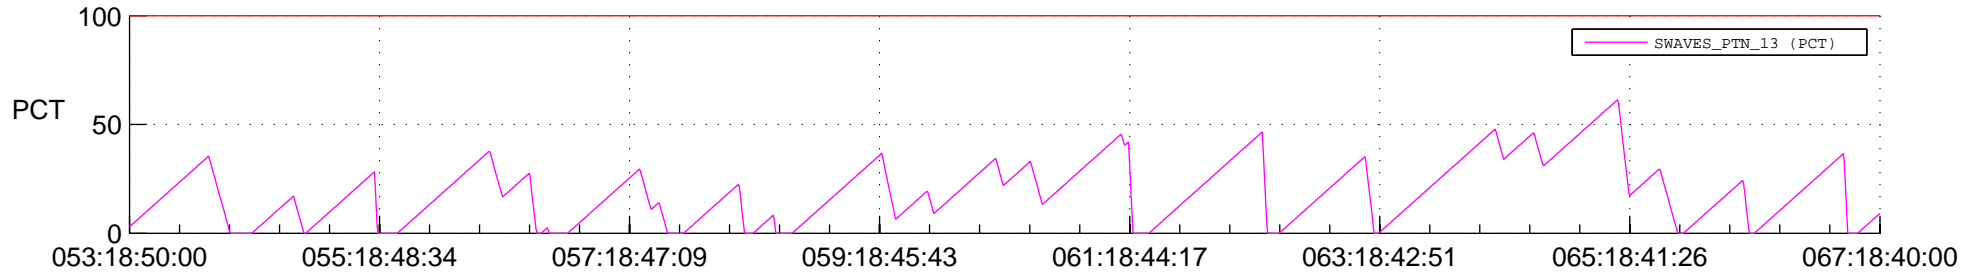

STEREO BEHIND SSR PCT Full Prediction

SWAVES_Percent_Full_Prediction

IMPACT_Percent_Full_Prediction

PLASTIC_Percent_Full_Prediction

Spacecraft_DownLink_Rate