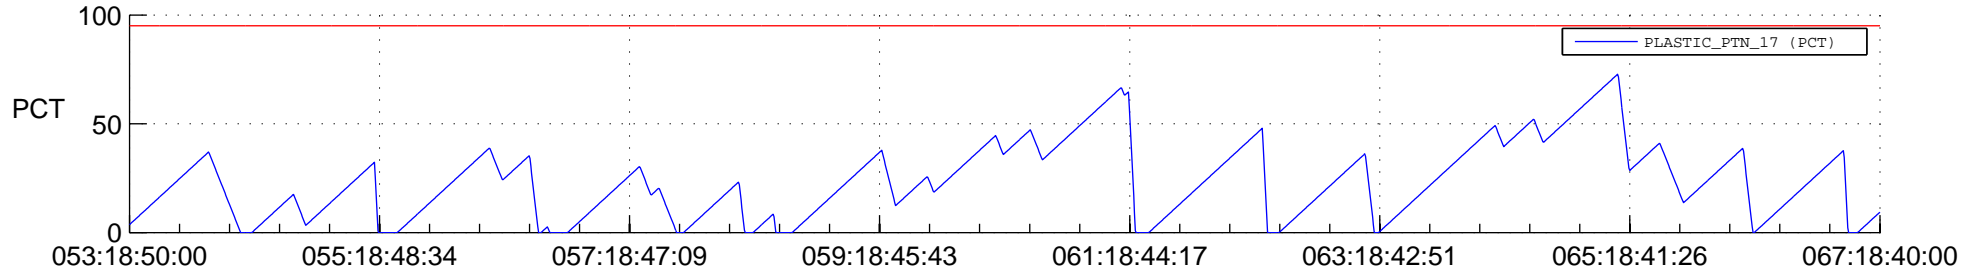

STEREO BEHIND SSR PCT Full Prediction

SWAVES_Percent_Full_Prediction

IMPACT_Percent_Full_Prediction

PLASTIC_Percent_Full_Prediction

Spacecraft_DownLink_Rate