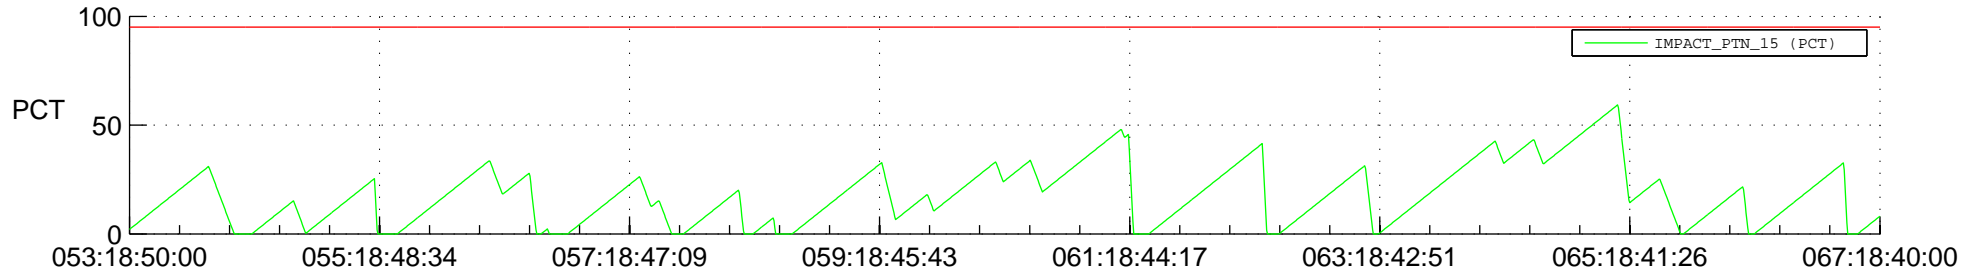

STEREO BEHIND SSR PCT Full Prediction

SWAVES_Percent_Full_Prediction

IMPACT_Percent_Full_Prediction

PLASTIC_Percent_Full_Prediction

Spacecraft_DownLink_Rate