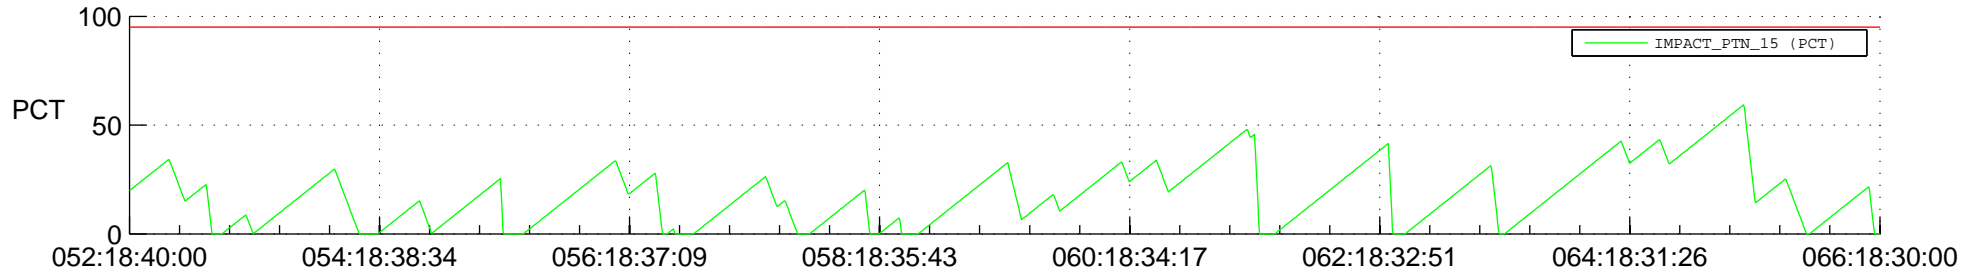

STEREO BEHIND SSR PCT Full Prediction

SWAVES_Percent_Full_Prediction

IMPACT_Percent_Full_Prediction

PLASTIC_Percent_Full_Prediction

Spacecraft_DownLink_Rate