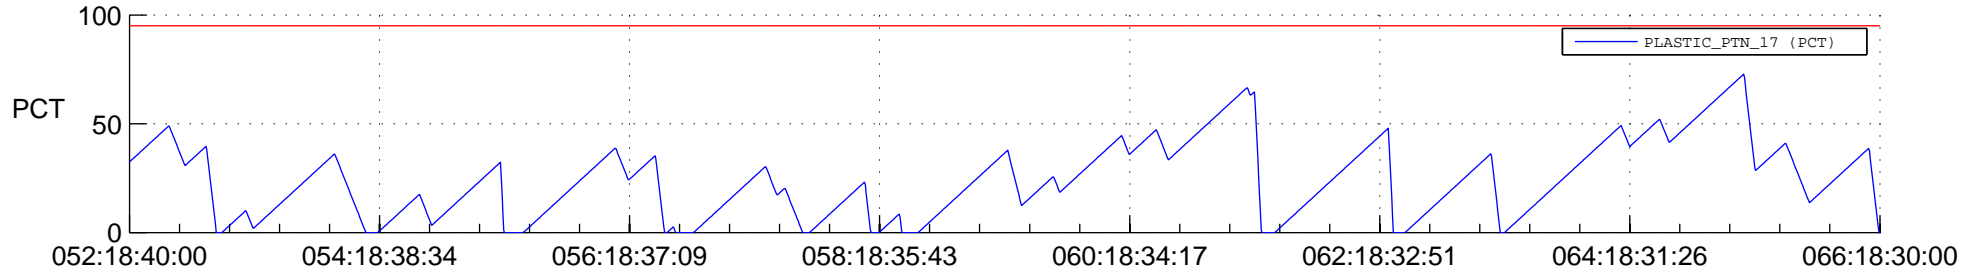

STEREO BEHIND SSR PCT Full Prediction

SWAVES_Percent_Full_Prediction

IMPACT_Percent_Full_Prediction

PLASTIC_Percent_Full_Prediction

Spacecraft_DownLink_Rate