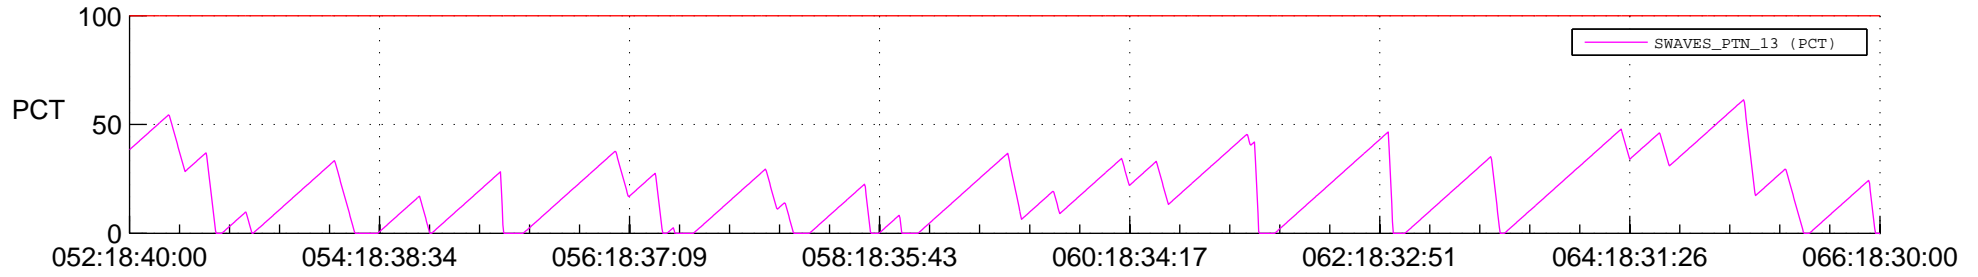

STEREO BEHIND SSR PCT Full Prediction

SWAVES_Percent_Full_Prediction

IMPACT_Percent_Full_Prediction

PLASTIC_Percent_Full_Prediction

Spacecraft_DownLink_Rate