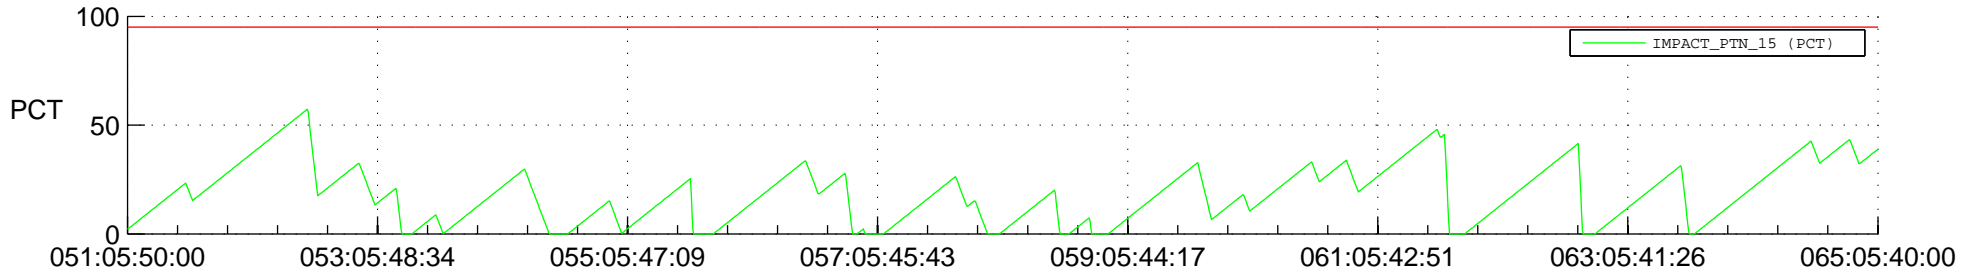

STEREO BEHIND SSR PCT Full Prediction

SWAVES_Percent_Full_Prediction

IMPACT_Percent_Full_Prediction

PLASTIC_Percent_Full_Prediction

Spacecraft_DownLink_Rate