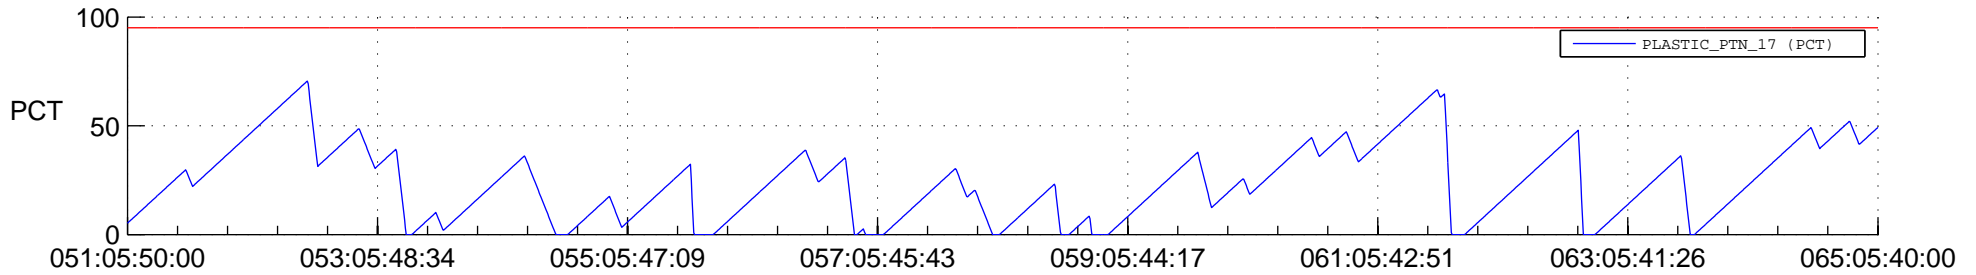

STEREO BEHIND SSR PCT Full Prediction

SWAVES_Percent_Full_Prediction

IMPACT_Percent_Full_Prediction

PLASTIC_Percent_Full_Prediction

Spacecraft_DownLink_Rate