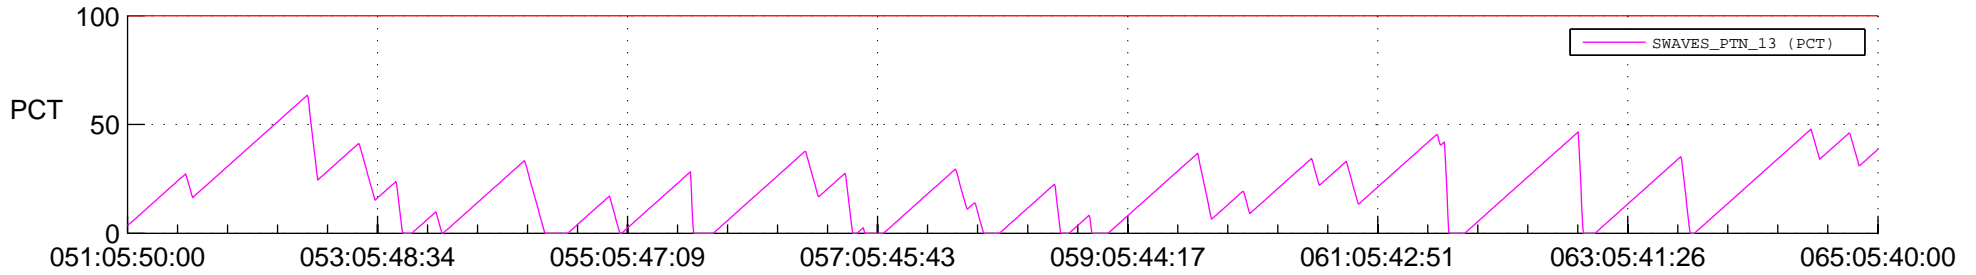

STEREO BEHIND SSR PCT Full Prediction

SWAVES_Percent_Full_Prediction

IMPACT_Percent_Full_Prediction

PLASTIC_Percent_Full_Prediction

Spacecraft_DownLink_Rate