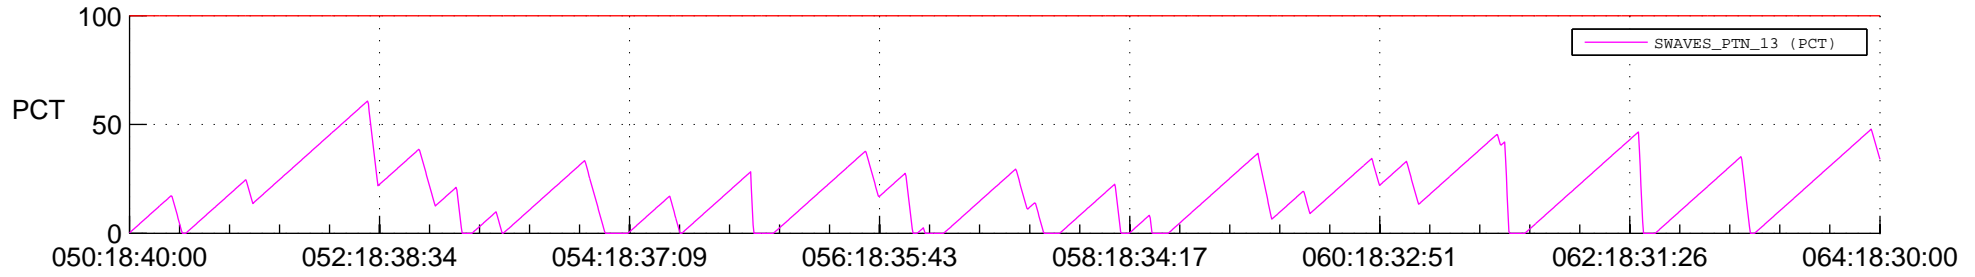

STEREO BEHIND SSR PCT Full Prediction

SWAVES_Percent_Full_Prediction

IMPACT_Percent_Full_Prediction

PLASTIC_Percent_Full_Prediction

Spacecraft_DownLink_Rate