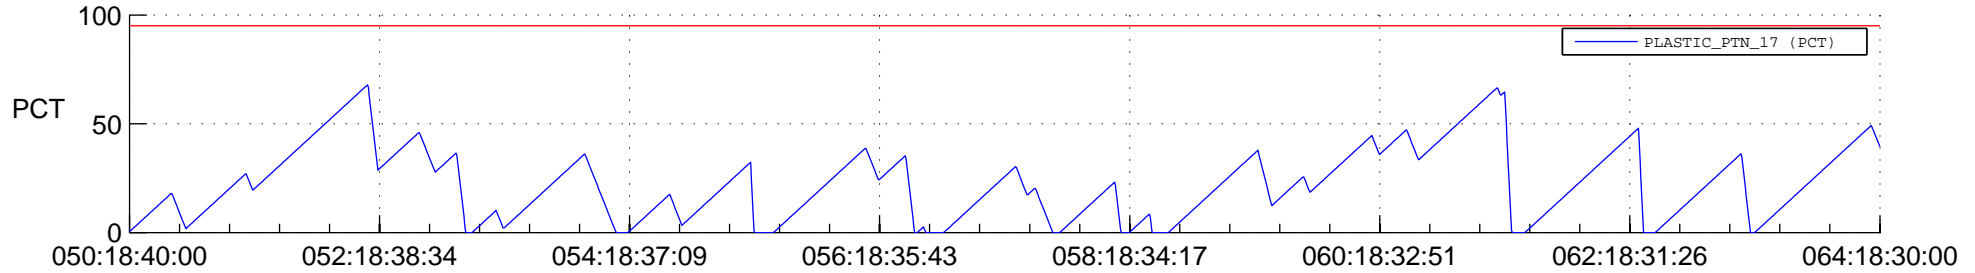

STEREO BEHIND SSR PCT Full Prediction

SWAVES_Percent_Full_Prediction

IMPACT_Percent_Full_Prediction

PLASTIC_Percent_Full_Prediction

Spacecraft_DownLink_Rate