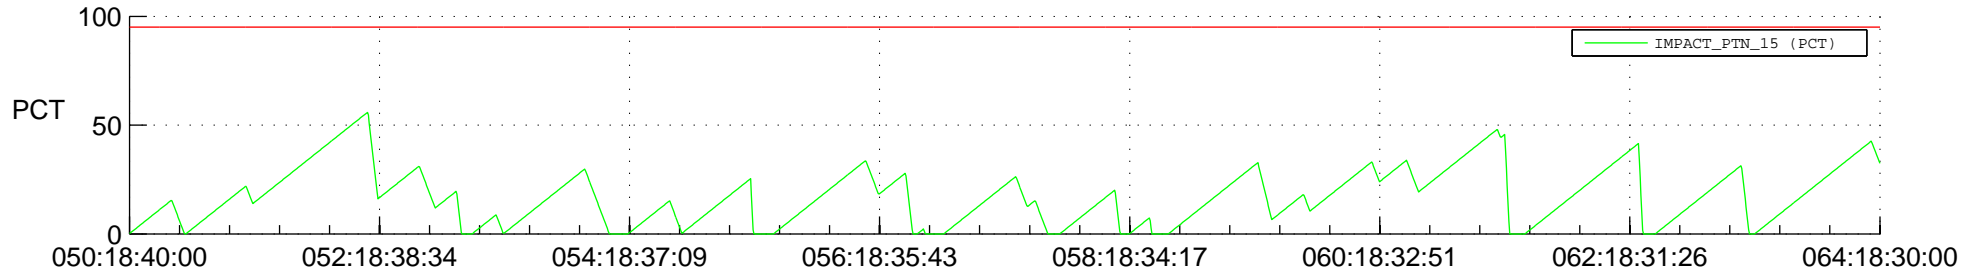

STEREO BEHIND SSR PCT Full Prediction

SWAVES_Percent_Full_Prediction

IMPACT_Percent_Full_Prediction

PLASTIC_Percent_Full_Prediction

Spacecraft_DownLink_Rate