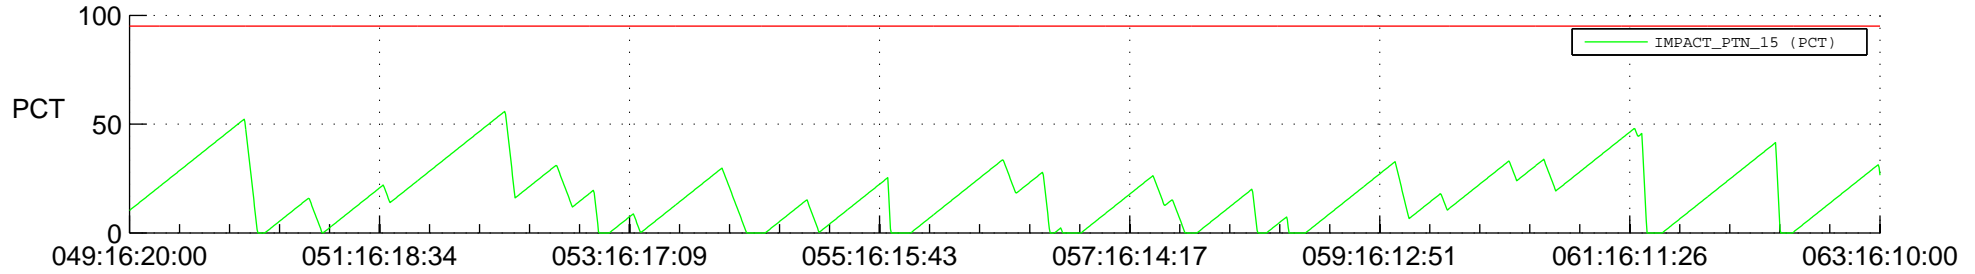

STEREO BEHIND SSR PCT Full Prediction

SWAVES_Percent_Full_Prediction

IMPACT_Percent_Full_Prediction

PLASTIC_Percent_Full_Prediction

Spacecraft_DownLink_Rate