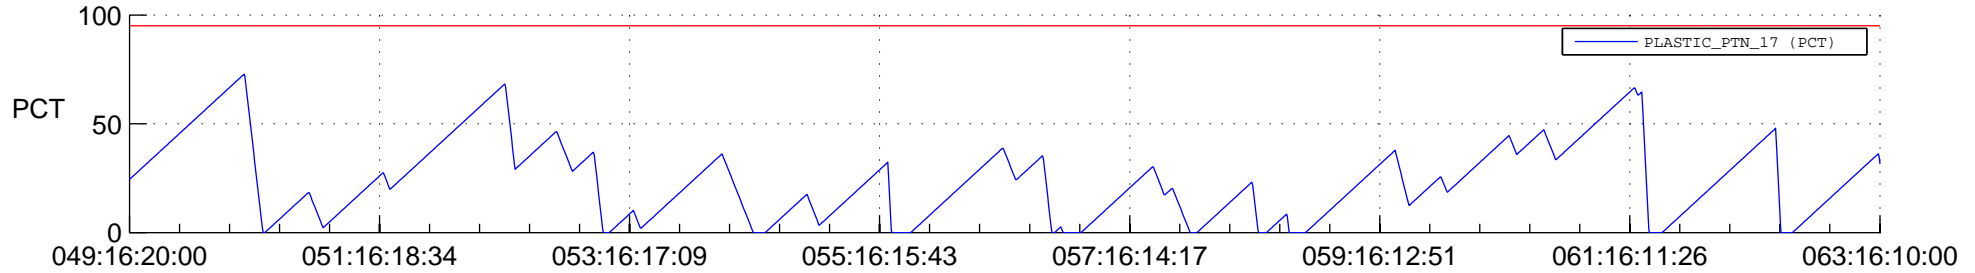

STEREO BEHIND SSR PCT Full Prediction

SWAVES_Percent_Full_Prediction

IMPACT_Percent_Full_Prediction

PLASTIC_Percent_Full_Prediction

Spacecraft_DownLink_Rate