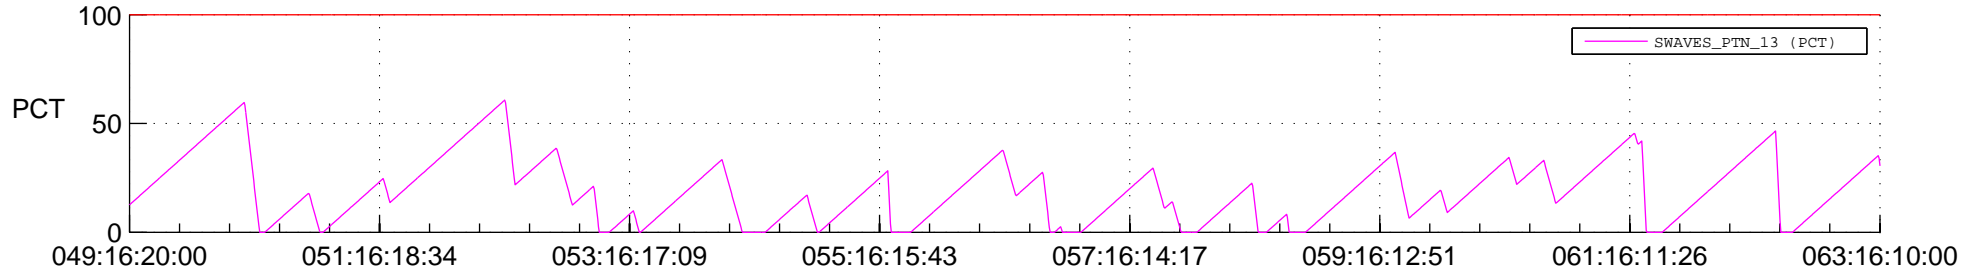

STEREO BEHIND SSR PCT Full Prediction

SWAVES_Percent_Full_Prediction

IMPACT_Percent_Full_Prediction

PLASTIC_Percent_Full_Prediction

Spacecraft_DownLink_Rate