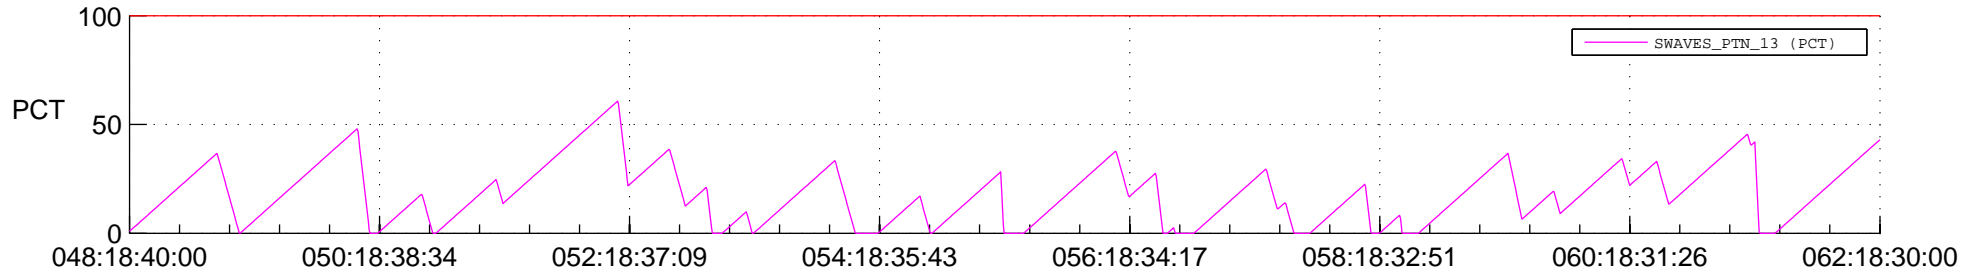

# STEREO BEHIND SSR PCT Full Prediction

## SWAVES\_Percent\_Full\_Prediction