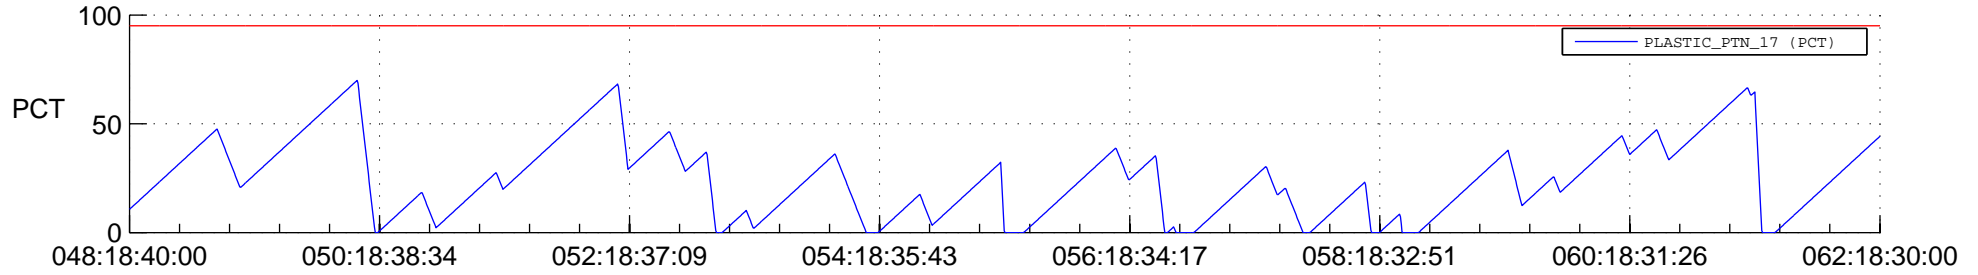

PLASTIC_Percent_Full_Prediction