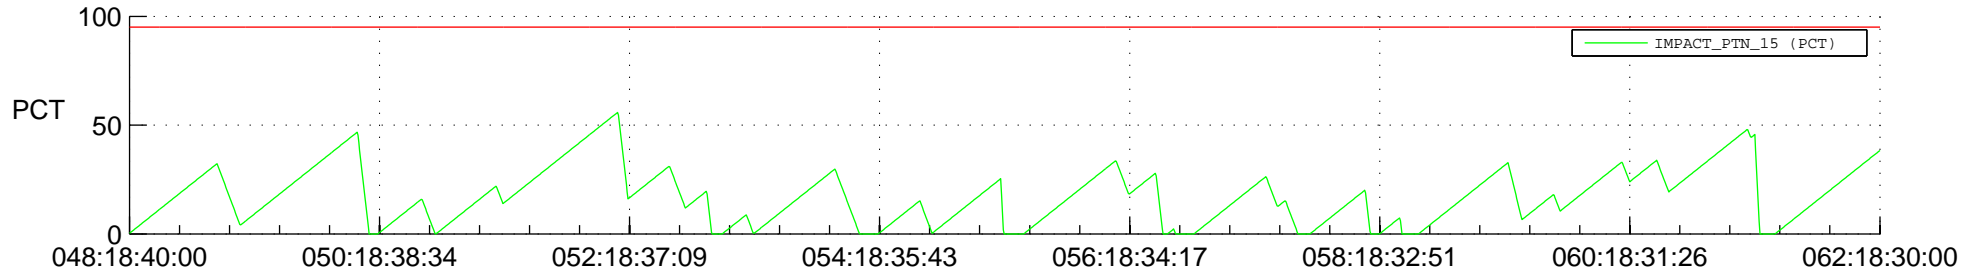

IMPACT_Percent_Full_Prediction