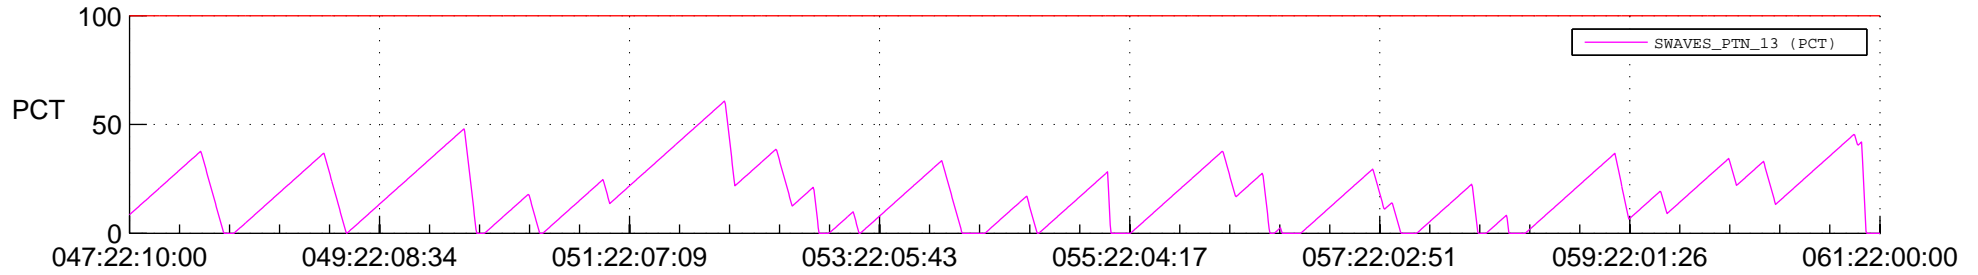

# STEREO BEHIND SSR PCT Full Prediction

## SWAVES\_Percent\_Full\_Prediction

## Spacecraft\_DownLink\_Rate

Ground Time (2013:047:22:10:00.000 -2013:061:22:00:00.000)