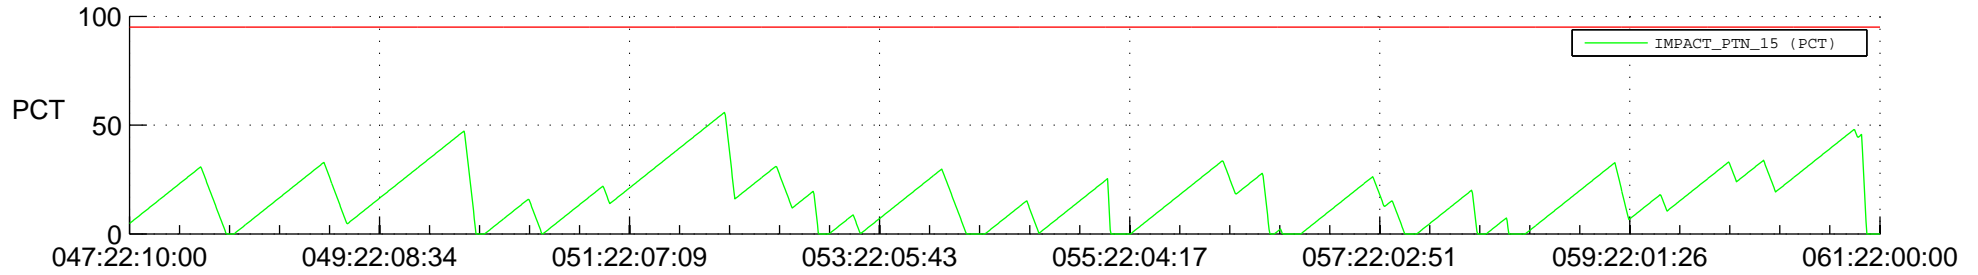

IMPACT_Percent_Full_Prediction