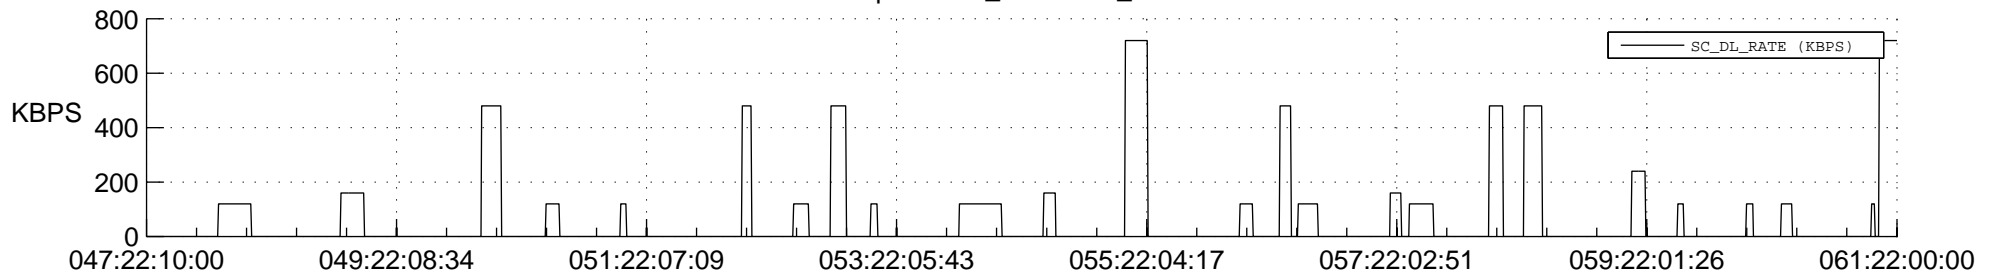

## Spacecraft\_DownLink\_Rate

Ground Time (2013:047:22:10:00.000 -2013:061:22:00:00.000)