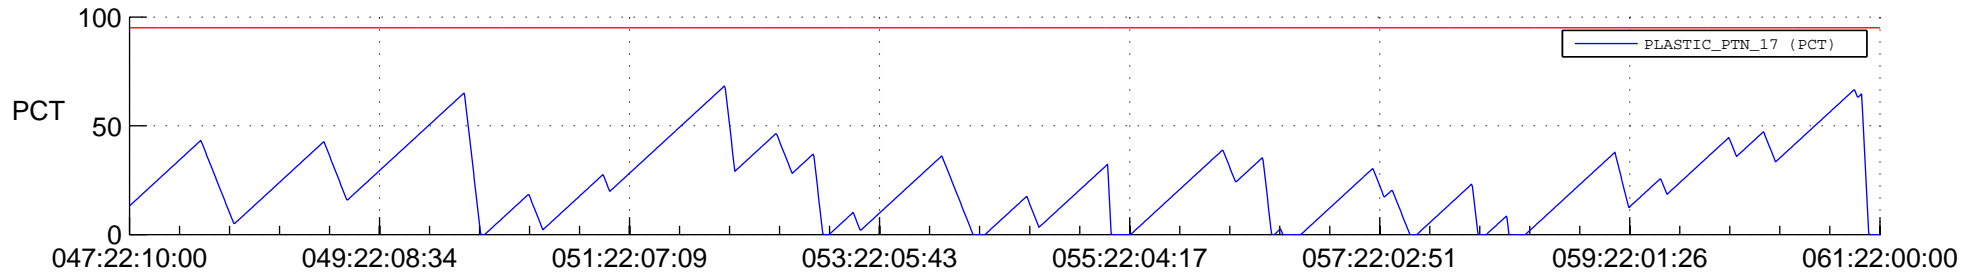

# STEREO BEHIND SSR PCT Full Prediction

## SWAVES\_Percent\_Full\_Prediction

## Spacecraft\_DownLink\_Rate

Ground Time (2013:047:22:10:00.000 -2013:061:22:00:00.000)