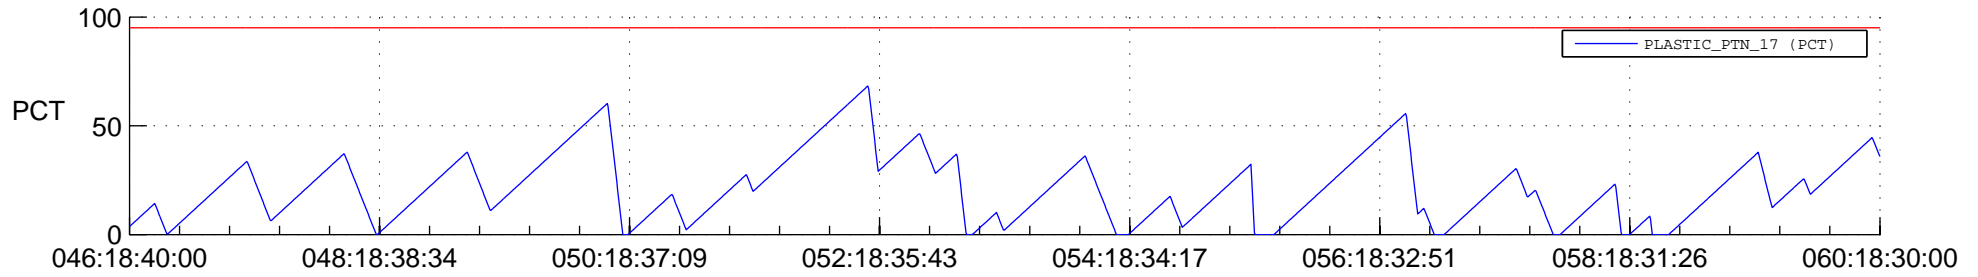

STEREO BEHIND SSR PCT Full Prediction

SWAVES_Percent_Full_Prediction

IMPACT_Percent_Full_Prediction

PLASTIC_Percent_Full_Prediction

Spacecraft_DownLink_Rate