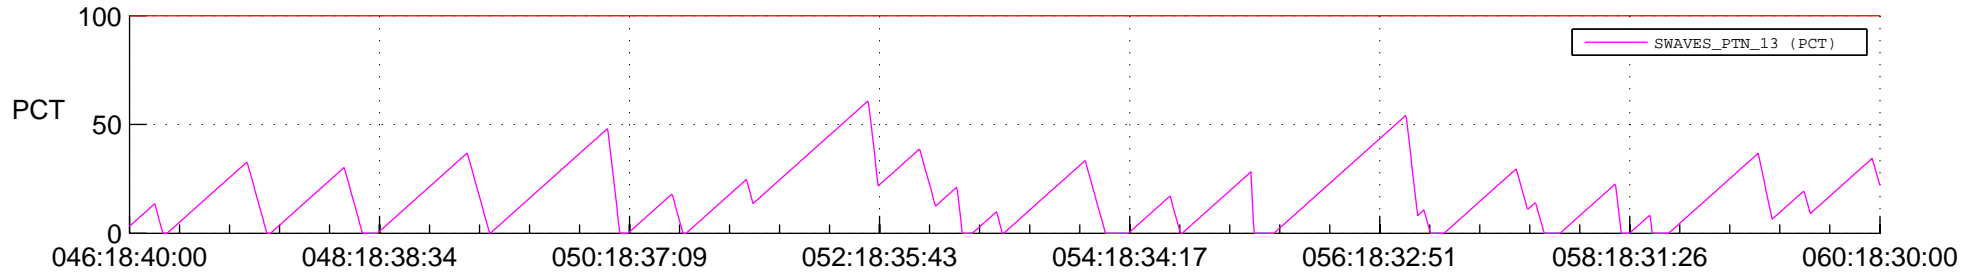

STEREO BEHIND SSR PCT Full Prediction

SWAVES_Percent_Full_Prediction

IMPACT_Percent_Full_Prediction

PLASTIC_Percent_Full_Prediction

Spacecraft_DownLink_Rate