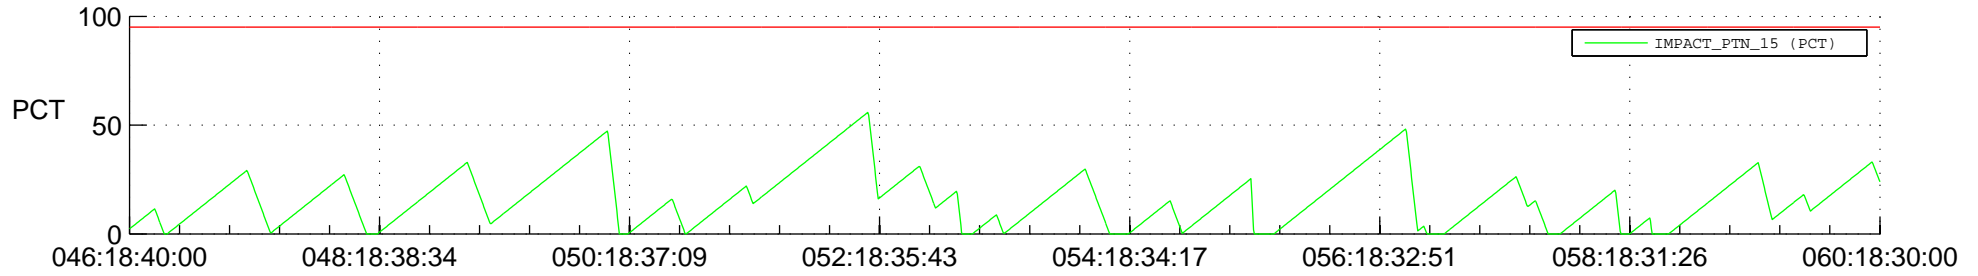

STEREO BEHIND SSR PCT Full Prediction

SWAVES_Percent_Full_Prediction

IMPACT_Percent_Full_Prediction

PLASTIC_Percent_Full_Prediction

Spacecraft_DownLink_Rate