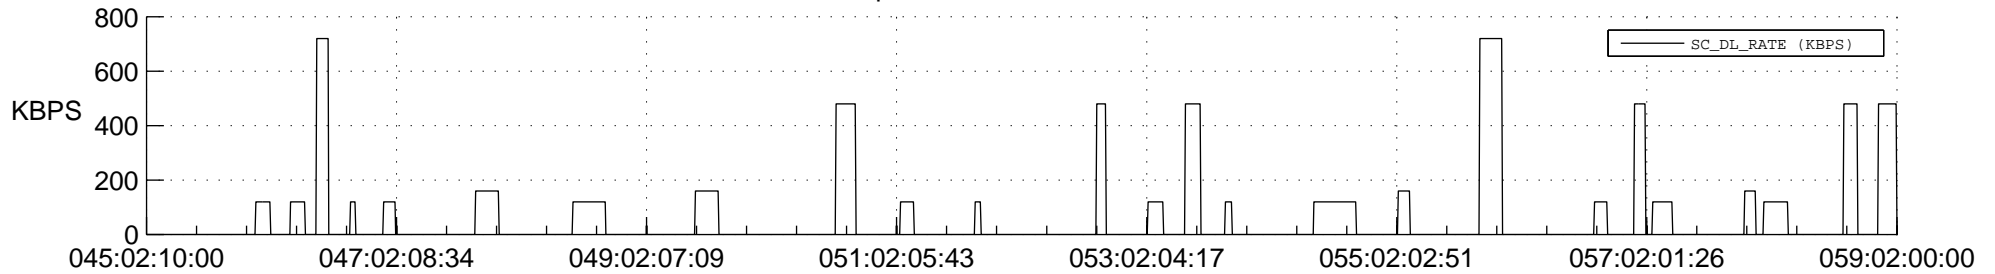

STEREO BEHIND SSR PCT Full Prediction

SWAVES_Percent_Full_Prediction

IMPACT_Percent_Full_Prediction

PLASTIC_Percent_Full_Prediction

Spacecraft_DownLink_Rate

Ground Time (2013:045:02:10:00.000 -2013:059:02:00:00.000)