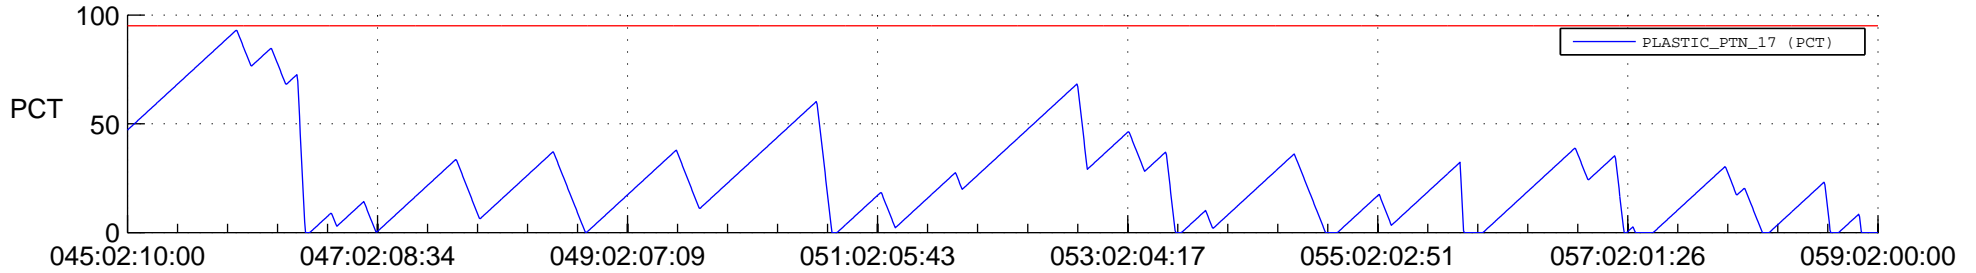

STEREO BEHIND SSR PCT Full Prediction

SWAVES_Percent_Full_Prediction

IMPACT_Percent_Full_Prediction

PLASTIC_Percent_Full_Prediction

Spacecraft_DownLink_Rate

Ground Time (2013:045:02:10:00.000 -2013:059:02:00:00.000)