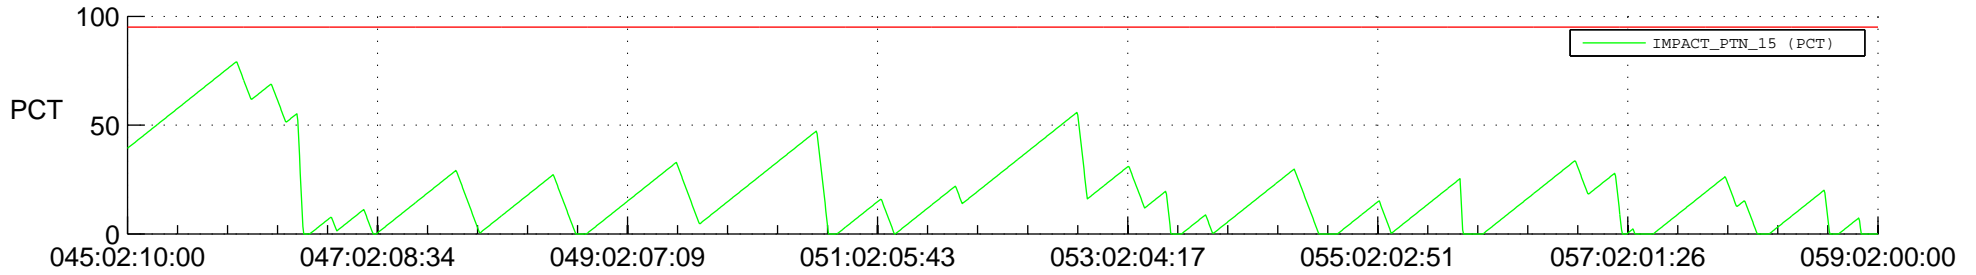

STEREO BEHIND SSR PCT Full Prediction

SWAVES_Percent_Full_Prediction

IMPACT_Percent_Full_Prediction

PLASTIC_Percent_Full_Prediction

Spacecraft_DownLink_Rate

Ground Time (2013:045:02:10:00.000 -2013:059:02:00:00.000)