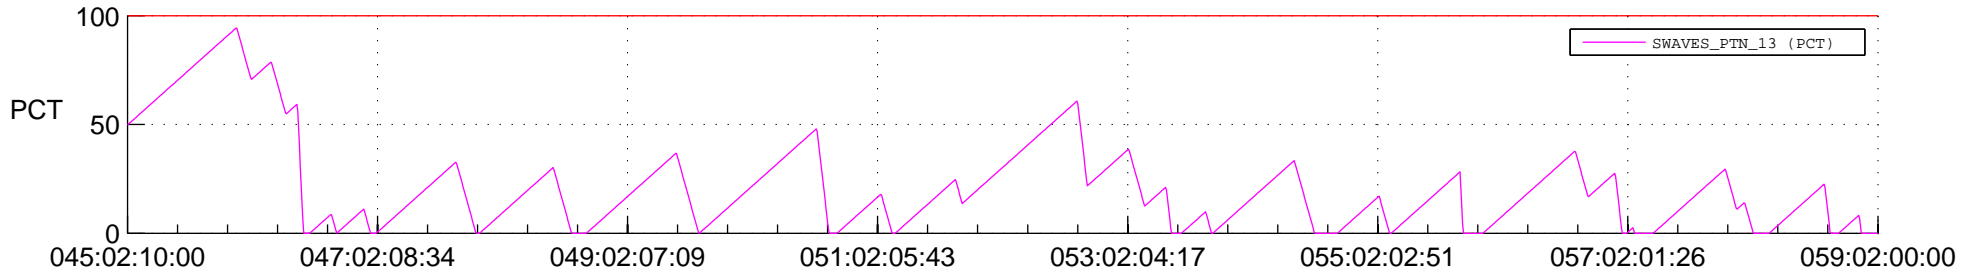

STEREO BEHIND SSR PCT Full Prediction

SWAVES_Percent_Full_Prediction

IMPACT_Percent_Full_Prediction

PLASTIC_Percent_Full_Prediction

Spacecraft_DownLink_Rate

Ground Time (2013:045:02:10:00.000 -2013:059:02:00:00.000)