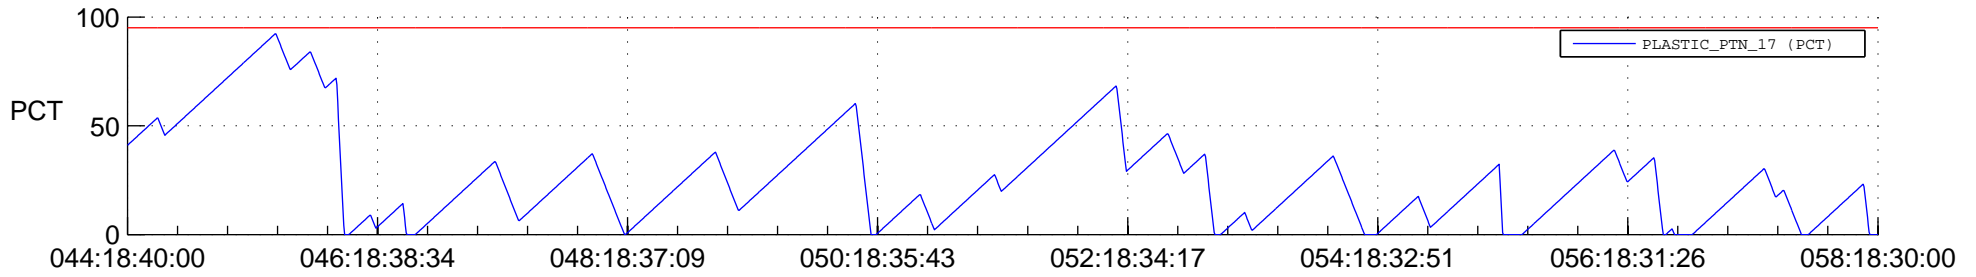

STEREO BEHIND SSR PCT Full Prediction

SWAVES_Percent_Full_Prediction

IMPACT_Percent_Full_Prediction

PLASTIC_Percent_Full_Prediction

Spacecraft_DownLink_Rate

Ground Time (2013:044:18:40:00.000 -2013:058:18:30:00.000)