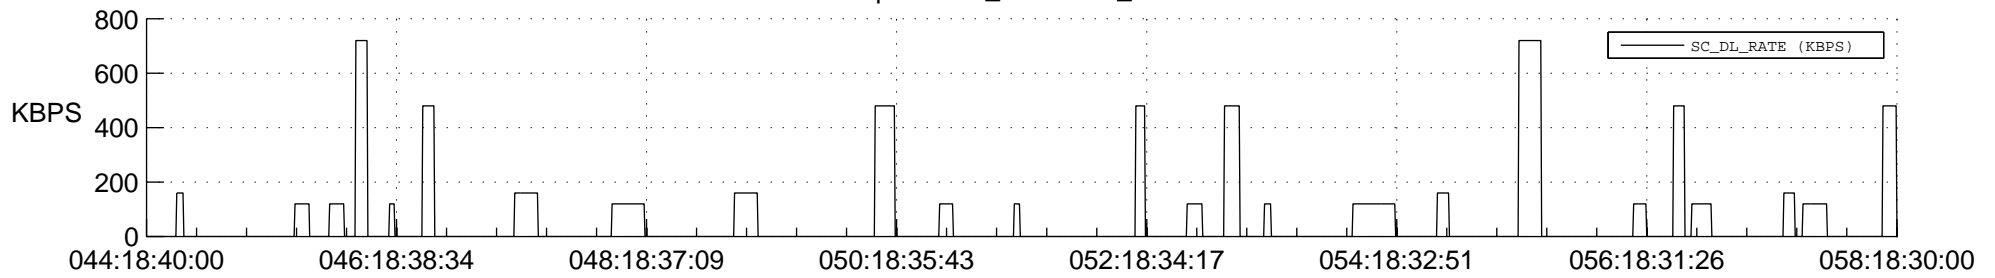

STEREO BEHIND SSR PCT Full Prediction

SWAVES_Percent_Full_Prediction

IMPACT_Percent_Full_Prediction

PLASTIC_Percent_Full_Prediction

Spacecraft_DownLink_Rate

Ground Time (2013:044:18:40:00.000 -2013:058:18:30:00.000)