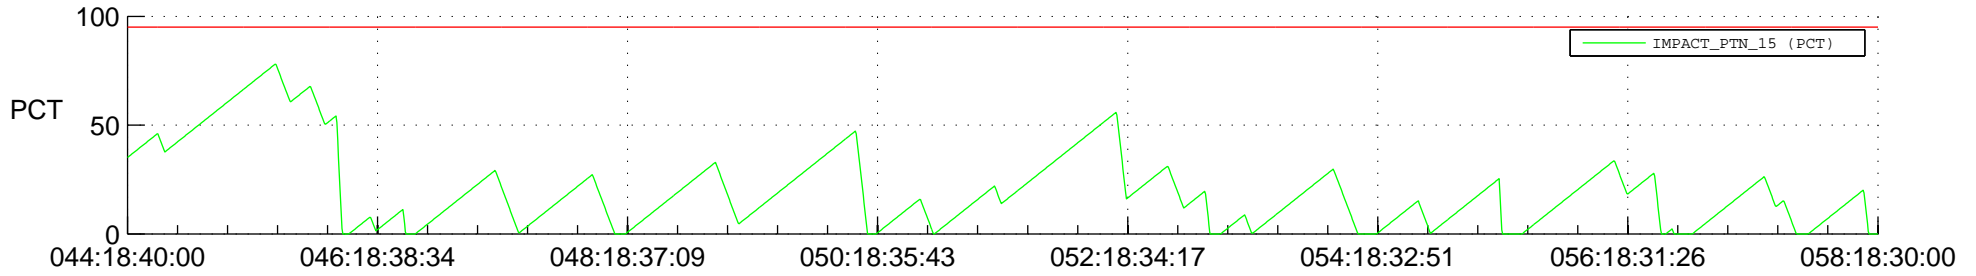

STEREO BEHIND SSR PCT Full Prediction

SWAVES_Percent_Full_Prediction

IMPACT_Percent_Full_Prediction

PLASTIC_Percent_Full_Prediction

Spacecraft_DownLink_Rate

Ground Time (2013:044:18:40:00.000 -2013:058:18:30:00.000)