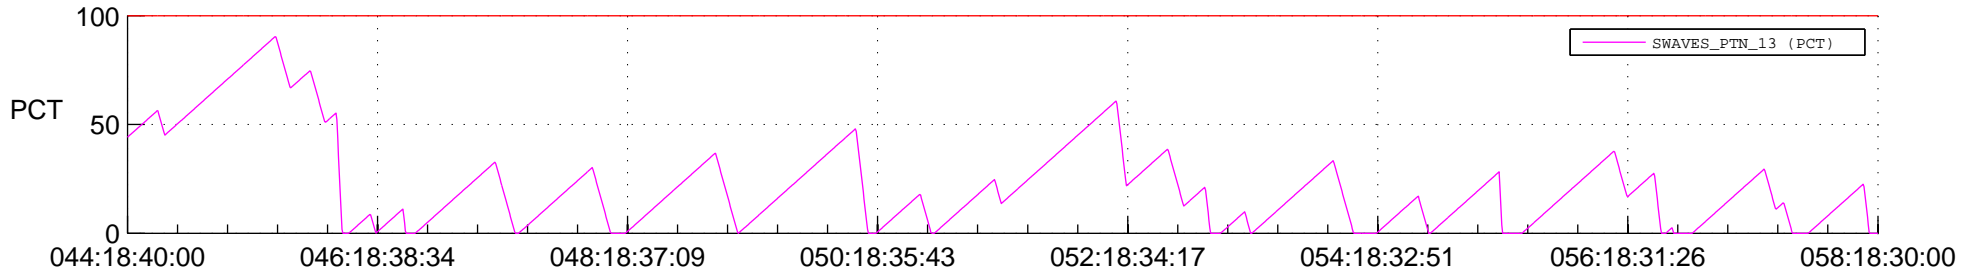

STEREO BEHIND SSR PCT Full Prediction

SWAVES_Percent_Full_Prediction

IMPACT_Percent_Full_Prediction

PLASTIC_Percent_Full_Prediction

Spacecraft_DownLink_Rate

Ground Time (2013:044:18:40:00.000 -2013:058:18:30:00.000)