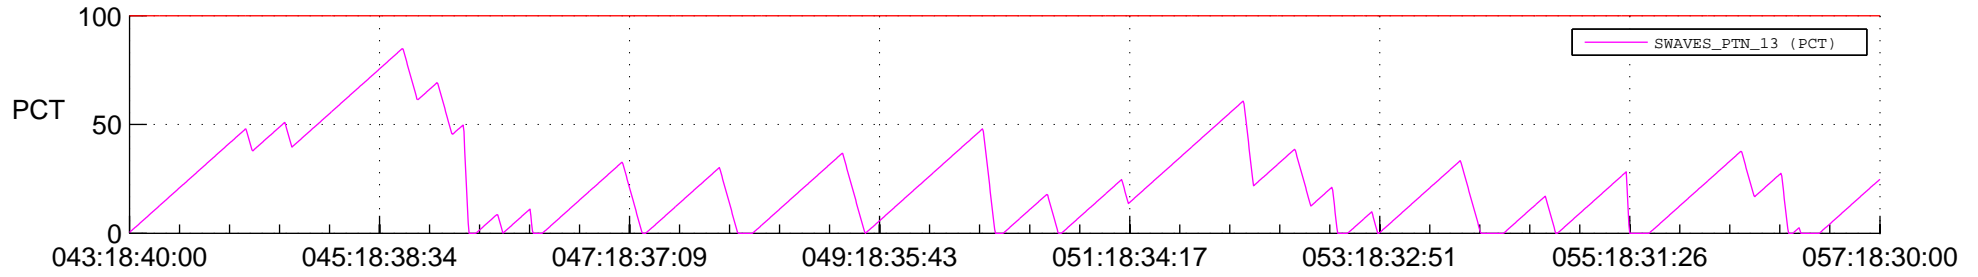

STEREO BEHIND SSR PCT Full Prediction

SWAVES_Percent_Full_Prediction

IMPACT_Percent_Full_Prediction

PLASTIC_Percent_Full_Prediction

Spacecraft_DownLink_Rate