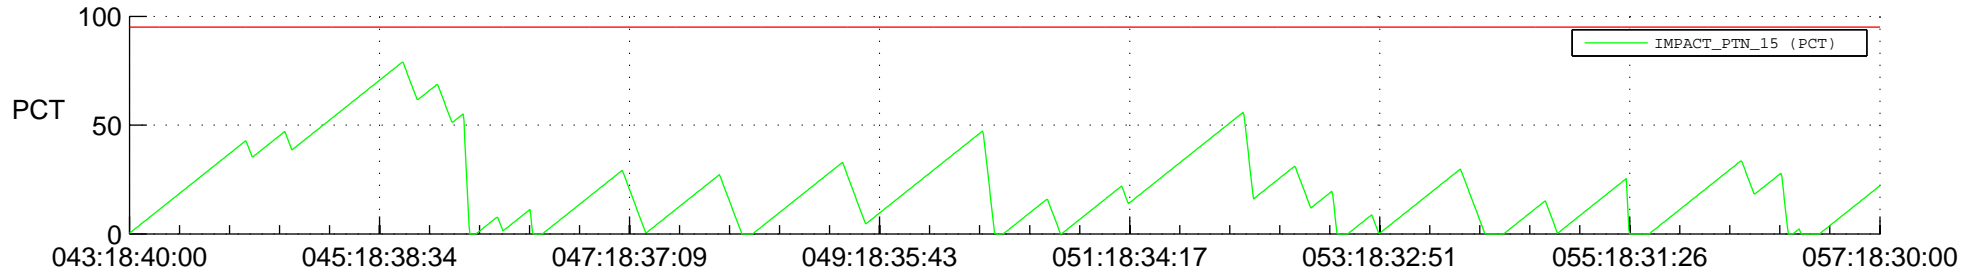

STEREO BEHIND SSR PCT Full Prediction

SWAVES_Percent_Full_Prediction

IMPACT_Percent_Full_Prediction

PLASTIC_Percent_Full_Prediction

Spacecraft_DownLink_Rate