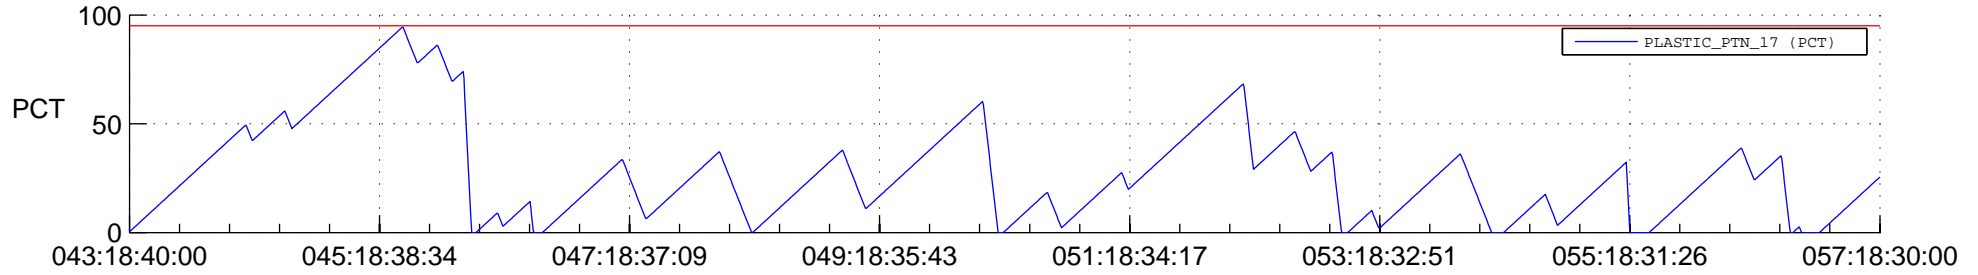

STEREO BEHIND SSR PCT Full Prediction

SWAVES_Percent_Full_Prediction

IMPACT_Percent_Full_Prediction

PLASTIC_Percent_Full_Prediction

Spacecraft_DownLink_Rate