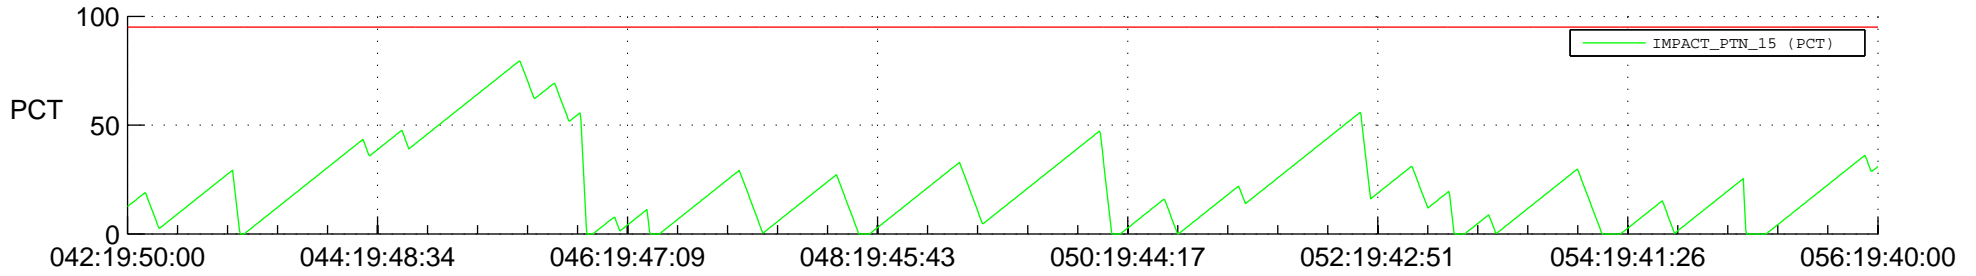

STEREO BEHIND SSR PCT Full Prediction

SWAVES_Percent_Full_Prediction

IMPACT_Percent_Full_Prediction

PLASTIC_Percent_Full_Prediction

Spacecraft_DownLink_Rate