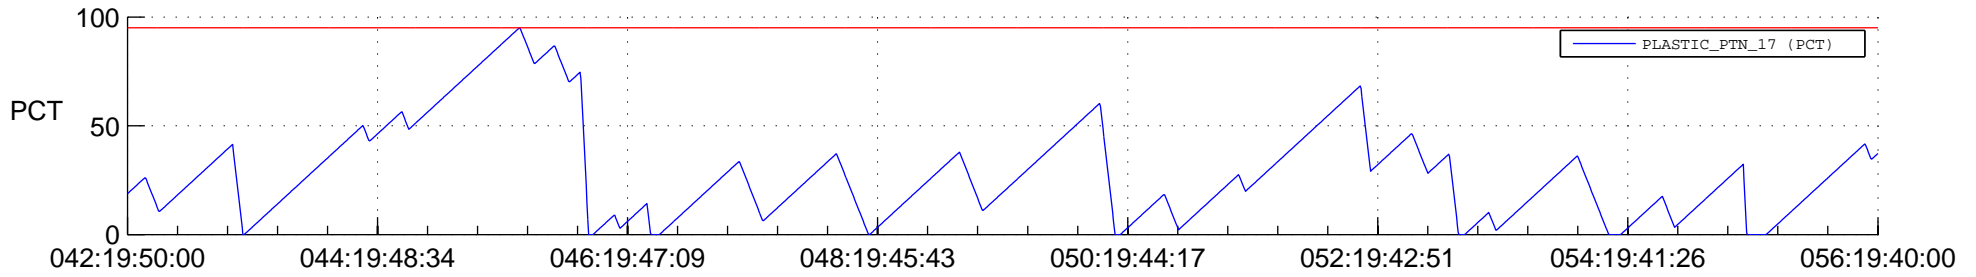

STEREO BEHIND SSR PCT Full Prediction

SWAVES_Percent_Full_Prediction

IMPACT_Percent_Full_Prediction

PLASTIC_Percent_Full_Prediction

Spacecraft_DownLink_Rate