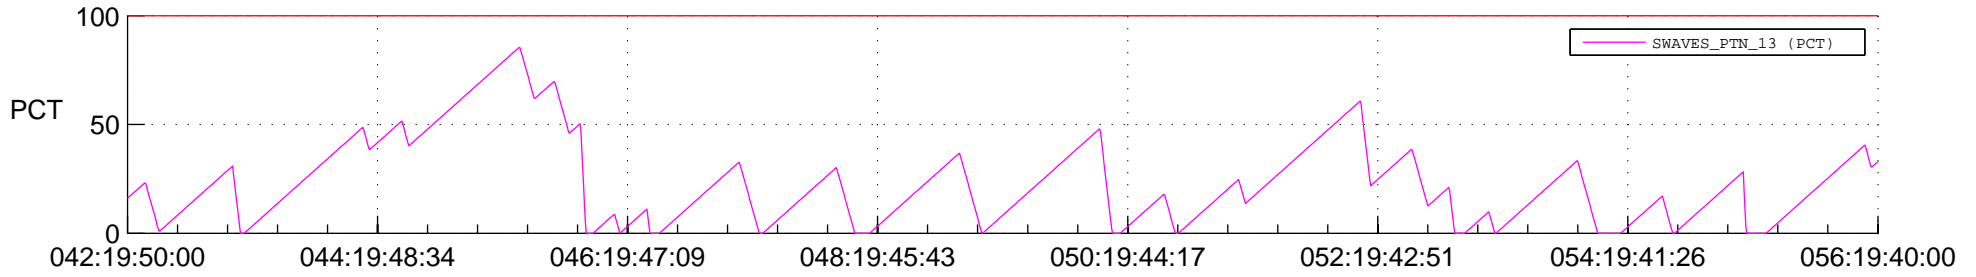

STEREO BEHIND SSR PCT Full Prediction

SWAVES_Percent_Full_Prediction

IMPACT_Percent_Full_Prediction

PLASTIC_Percent_Full_Prediction

Spacecraft_DownLink_Rate