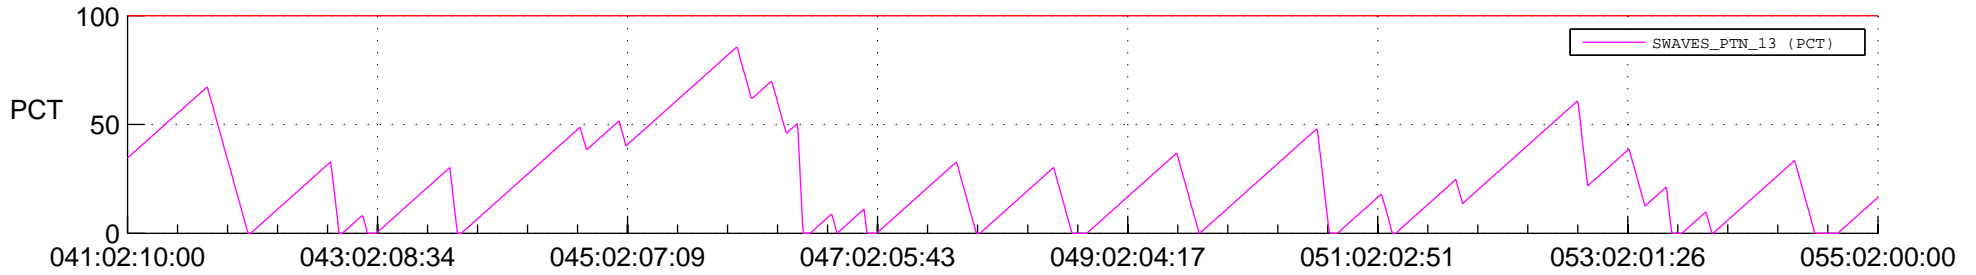

STEREO BEHIND SSR PCT Full Prediction

SWAVES_Percent_Full_Prediction

IMPACT_Percent_Full_Prediction

PLASTIC_Percent_Full_Prediction

Spacecraft_DownLink_Rate

Ground Time (2013:041:02:10:00.000 -2013:055:02:00:00.000)