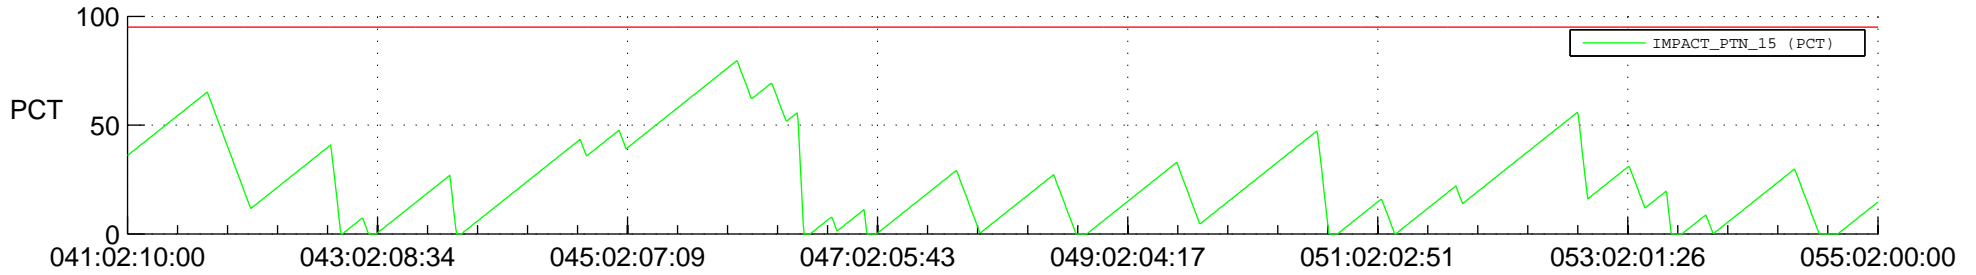

STEREO BEHIND SSR PCT Full Prediction

SWAVES_Percent_Full_Prediction

IMPACT_Percent_Full_Prediction

PLASTIC_Percent_Full_Prediction

Spacecraft_DownLink_Rate

Ground Time (2013:041:02:10:00.000 -2013:055:02:00:00.000)