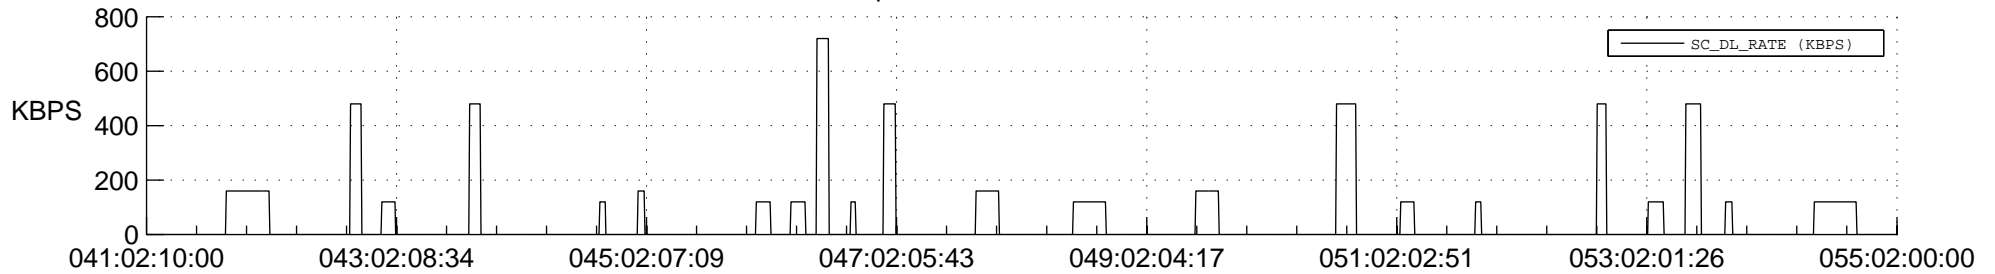

STEREO BEHIND SSR PCT Full Prediction

SWAVES_Percent_Full_Prediction

IMPACT_Percent_Full_Prediction

PLASTIC_Percent_Full_Prediction

Spacecraft_DownLink_Rate

Ground Time (2013:041:02:10:00.000 -2013:055:02:00:00.000)