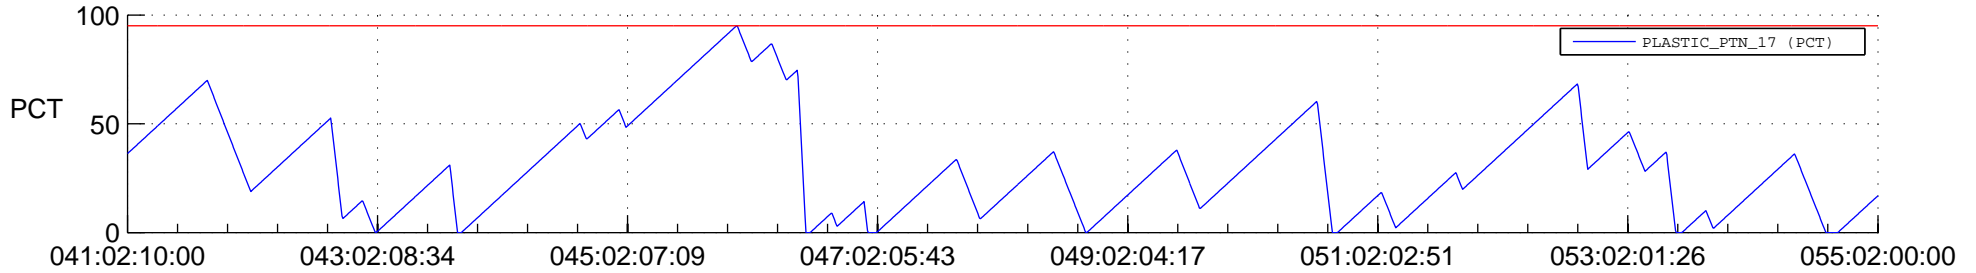

STEREO BEHIND SSR PCT Full Prediction

SWAVES_Percent_Full_Prediction

IMPACT_Percent_Full_Prediction

PLASTIC_Percent_Full_Prediction

Spacecraft_DownLink_Rate

Ground Time (2013:041:02:10:00.000 -2013:055:02:00:00.000)