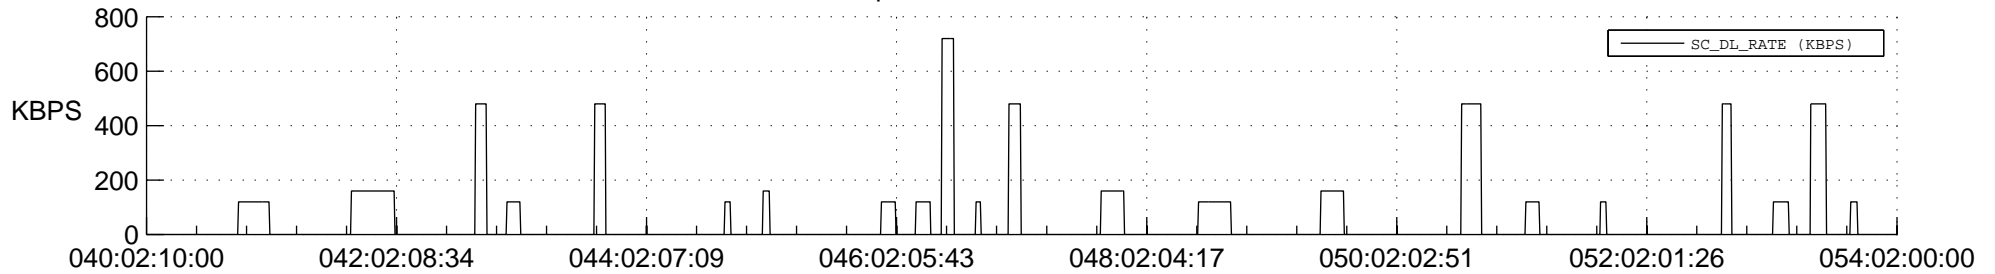

STEREO BEHIND SSR PCT Full Prediction

SWAVES_Percent_Full_Prediction

IMPACT_Percent_Full_Prediction

PLASTIC_Percent_Full_Prediction

Spacecraft_DownLink_Rate

Ground Time (2013:040:02:10:00.000 -2013:054:02:00:00.000)