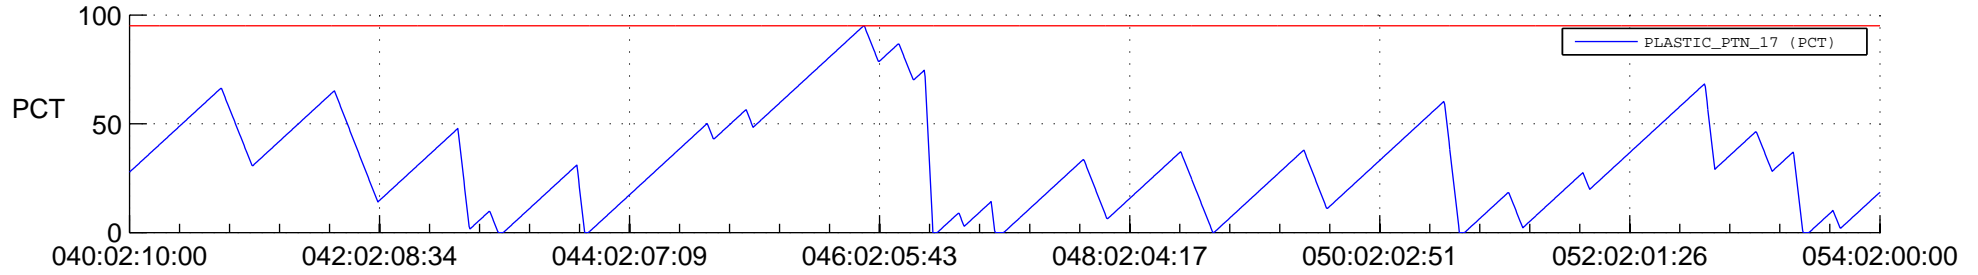

STEREO BEHIND SSR PCT Full Prediction

SWAVES_Percent_Full_Prediction

IMPACT_Percent_Full_Prediction

PLASTIC_Percent_Full_Prediction

Spacecraft_DownLink_Rate

Ground Time (2013:040:02:10:00.000 -2013:054:02:00:00.000)