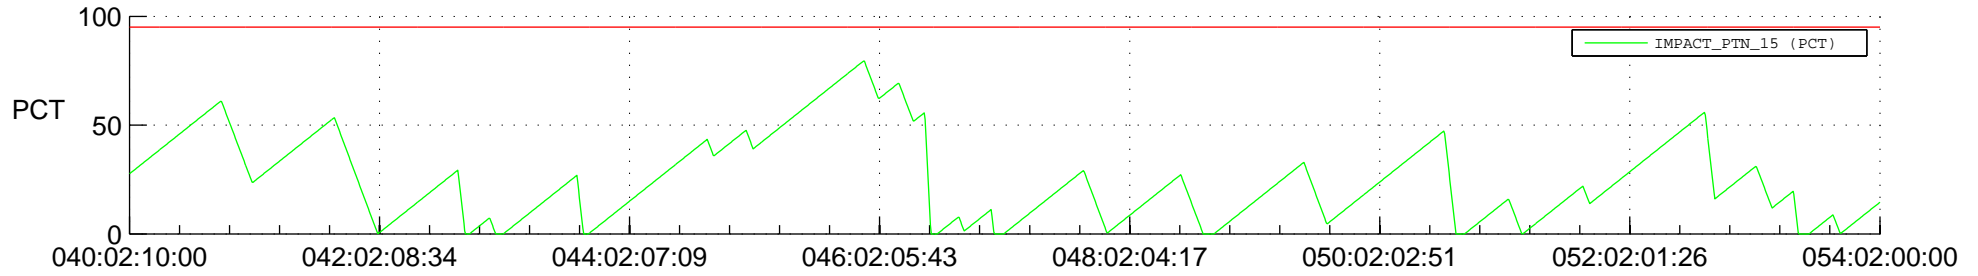

STEREO BEHIND SSR PCT Full Prediction

SWAVES_Percent_Full_Prediction

IMPACT_Percent_Full_Prediction

PLASTIC_Percent_Full_Prediction

Spacecraft_DownLink_Rate

Ground Time (2013:040:02:10:00.000 -2013:054:02:00:00.000)