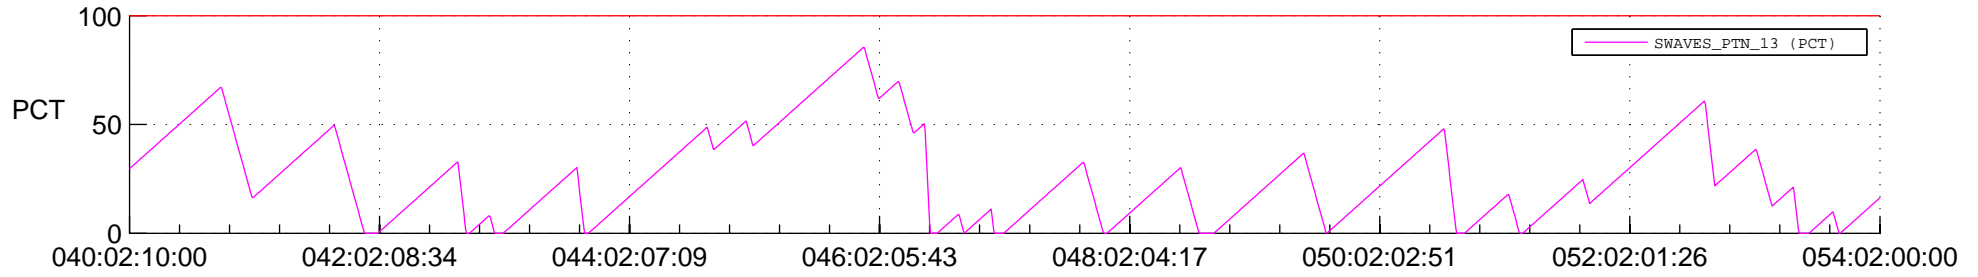

STEREO BEHIND SSR PCT Full Prediction

SWAVES_Percent_Full_Prediction

IMPACT_Percent_Full_Prediction

PLASTIC_Percent_Full_Prediction

Spacecraft_DownLink_Rate

Ground Time (2013:040:02:10:00.000 -2013:054:02:00:00.000)