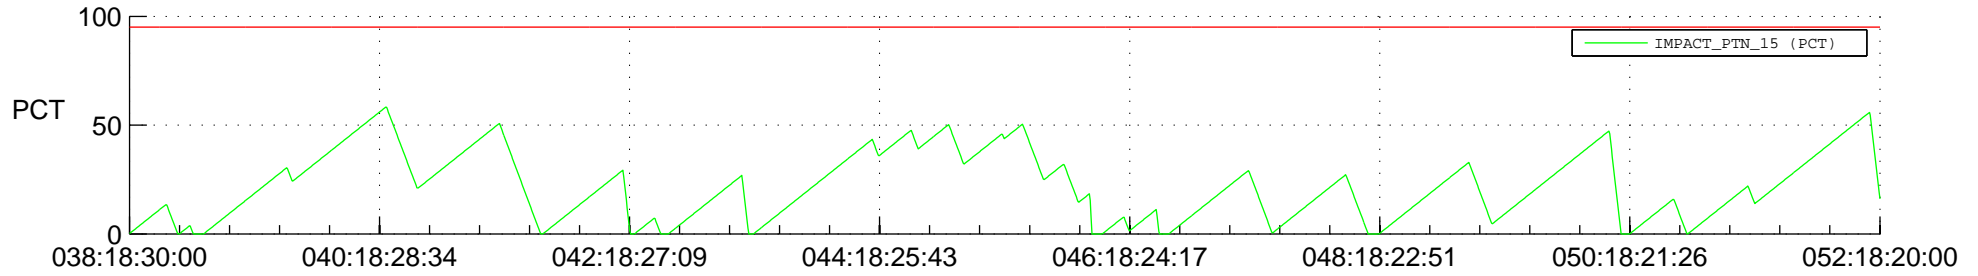

STEREO BEHIND SSR PCT Full Prediction

SWAVES_Percent_Full_Prediction

IMPACT_Percent_Full_Prediction

PLASTIC_Percent_Full_Prediction

Spacecraft_DownLink_Rate