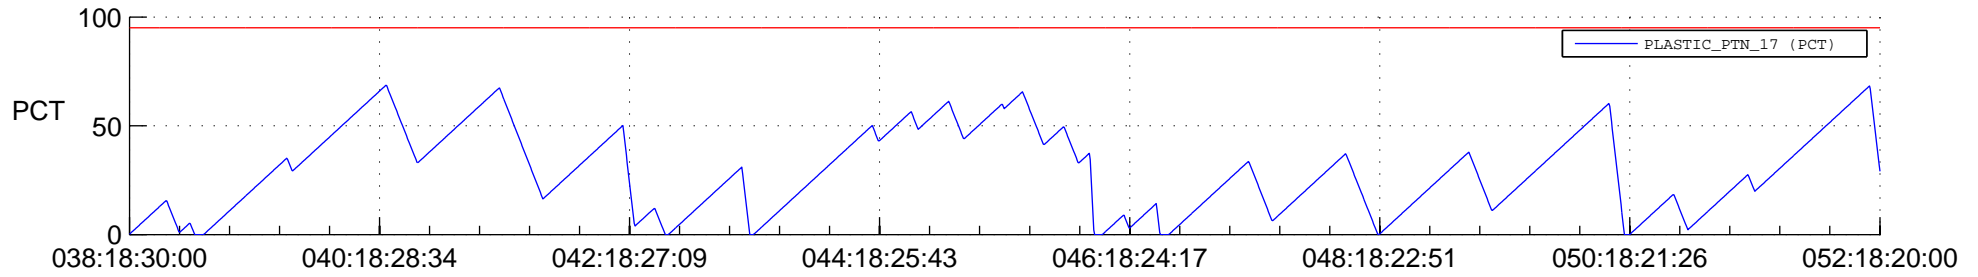

STEREO BEHIND SSR PCT Full Prediction

SWAVES_Percent_Full_Prediction

IMPACT_Percent_Full_Prediction

PLASTIC_Percent_Full_Prediction

Spacecraft_DownLink_Rate