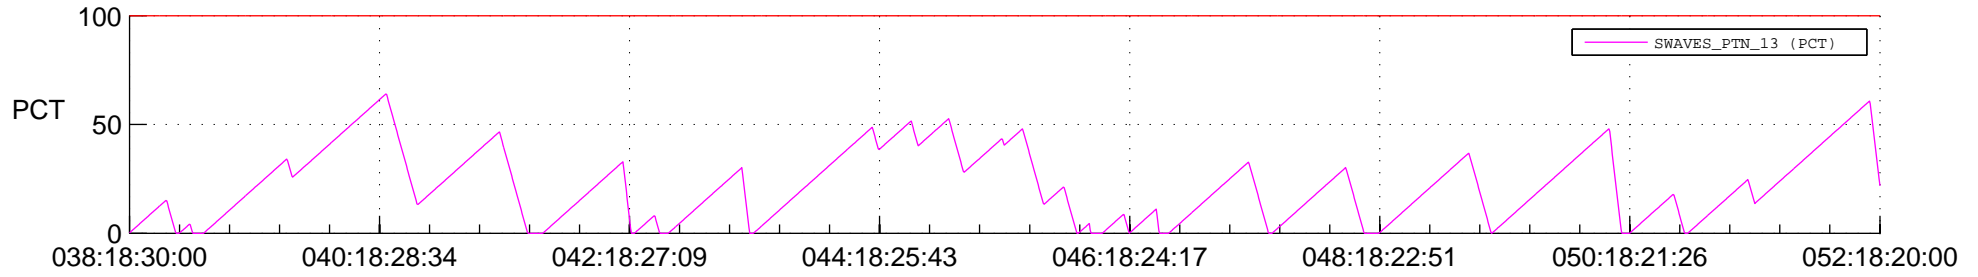

STEREO BEHIND SSR PCT Full Prediction

SWAVES_Percent_Full_Prediction

IMPACT_Percent_Full_Prediction

PLASTIC_Percent_Full_Prediction

Spacecraft_DownLink_Rate