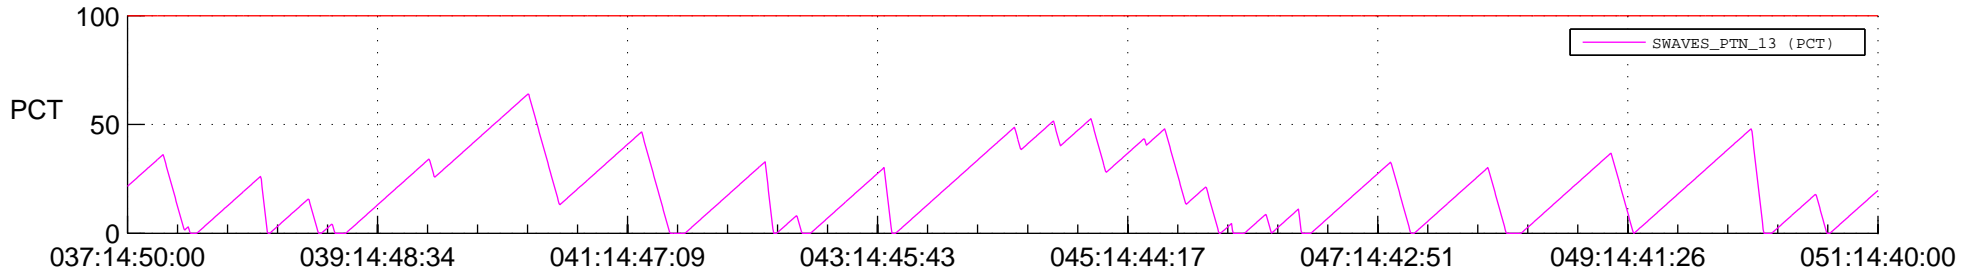

STEREO BEHIND SSR PCT Full Prediction

SWAVES_Percent_Full_Prediction

IMPACT_Percent_Full_Prediction

PLASTIC_Percent_Full_Prediction

Spacecraft_DownLink_Rate

Ground Time (2013:037:14:50:00.000 -2013:051:14:40:00.000)