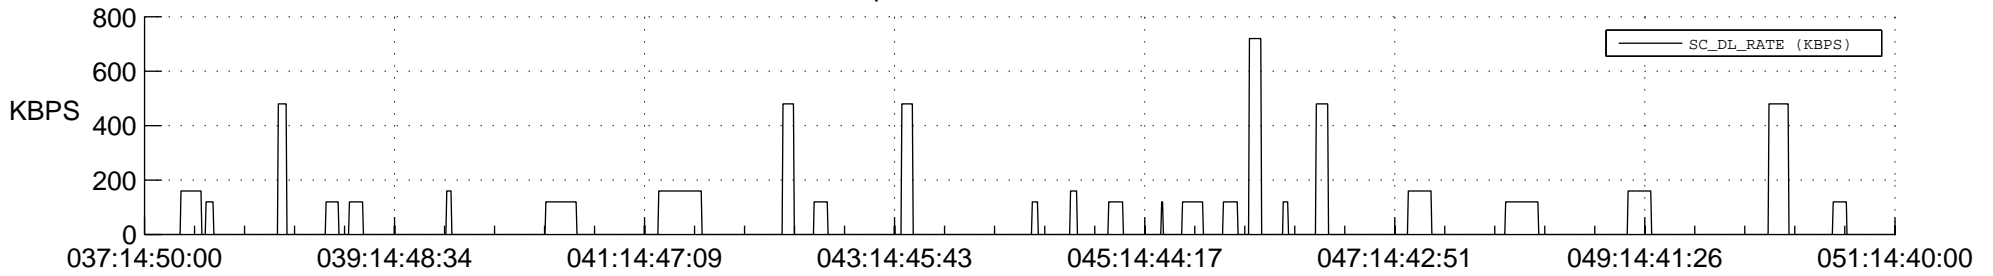

STEREO BEHIND SSR PCT Full Prediction

SWAVES_Percent_Full_Prediction

IMPACT_Percent_Full_Prediction

PLASTIC_Percent_Full_Prediction

Spacecraft_DownLink_Rate

Ground Time (2013:037:14:50:00.000 -2013:051:14:40:00.000)