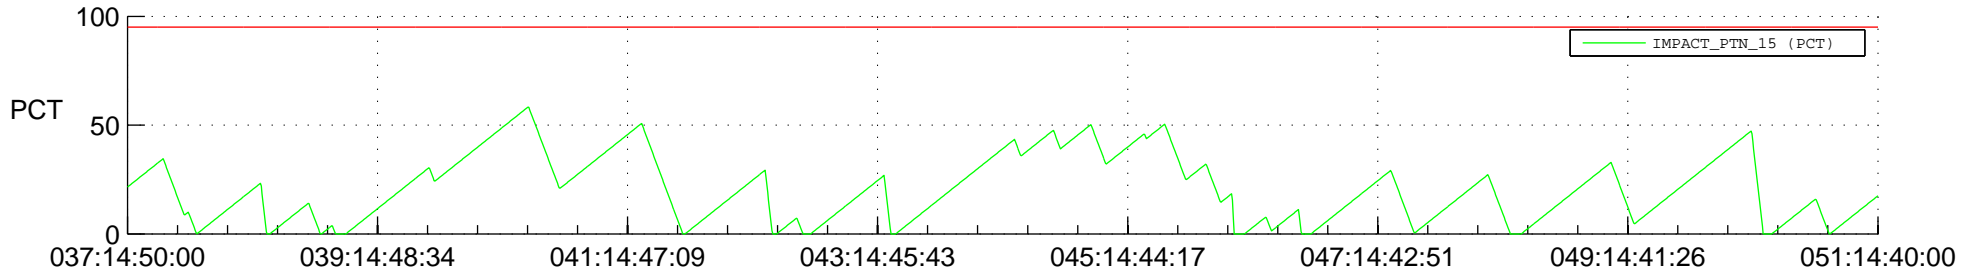

STEREO BEHIND SSR PCT Full Prediction

SWAVES_Percent_Full_Prediction

IMPACT_Percent_Full_Prediction

PLASTIC_Percent_Full_Prediction

Spacecraft_DownLink_Rate

Ground Time (2013:037:14:50:00.000 -2013:051:14:40:00.000)