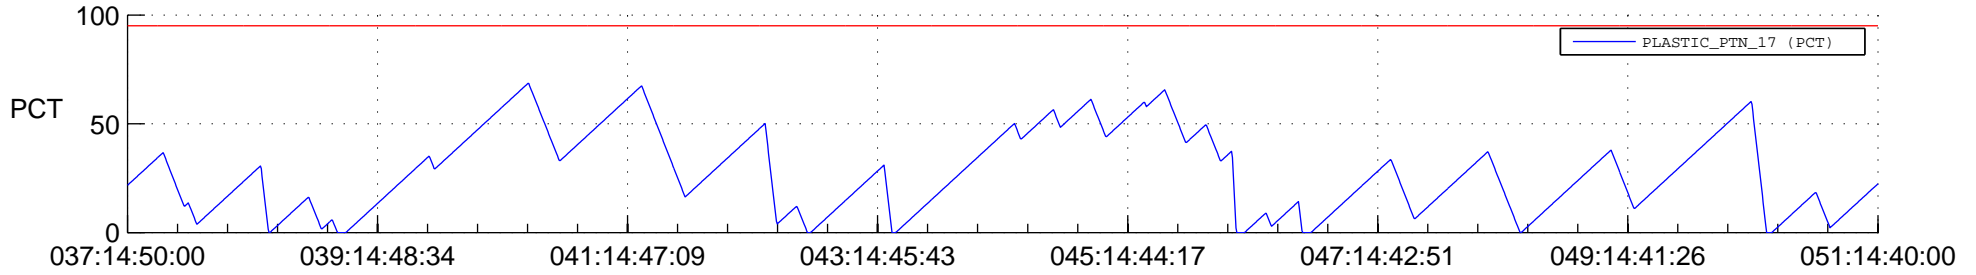

STEREO BEHIND SSR PCT Full Prediction

SWAVES_Percent_Full_Prediction

IMPACT_Percent_Full_Prediction

PLASTIC_Percent_Full_Prediction

Spacecraft_DownLink_Rate

Ground Time (2013:037:14:50:00.000 -2013:051:14:40:00.000)