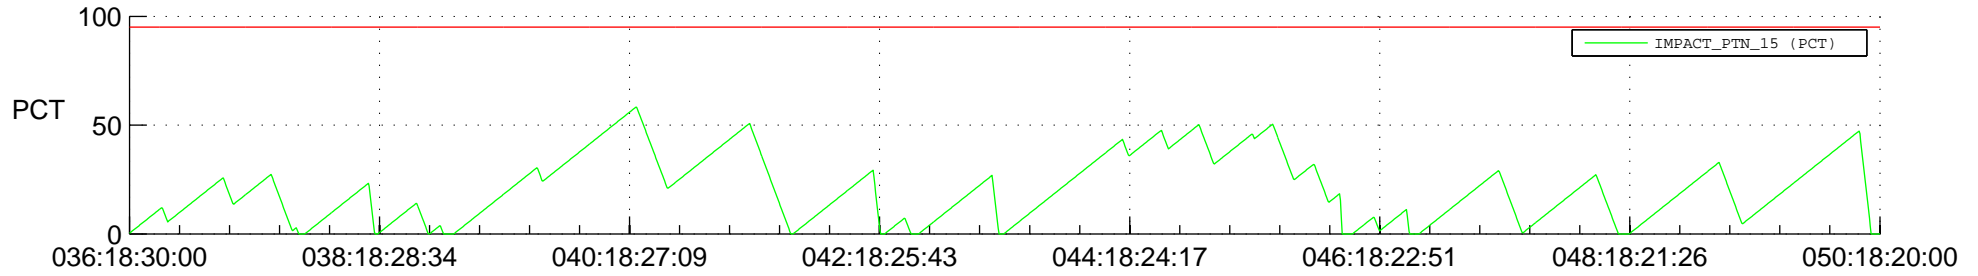

STEREO BEHIND SSR PCT Full Prediction

SWAVES_Percent_Full_Prediction

IMPACT_Percent_Full_Prediction

PLASTIC_Percent_Full_Prediction

Spacecraft_DownLink_Rate