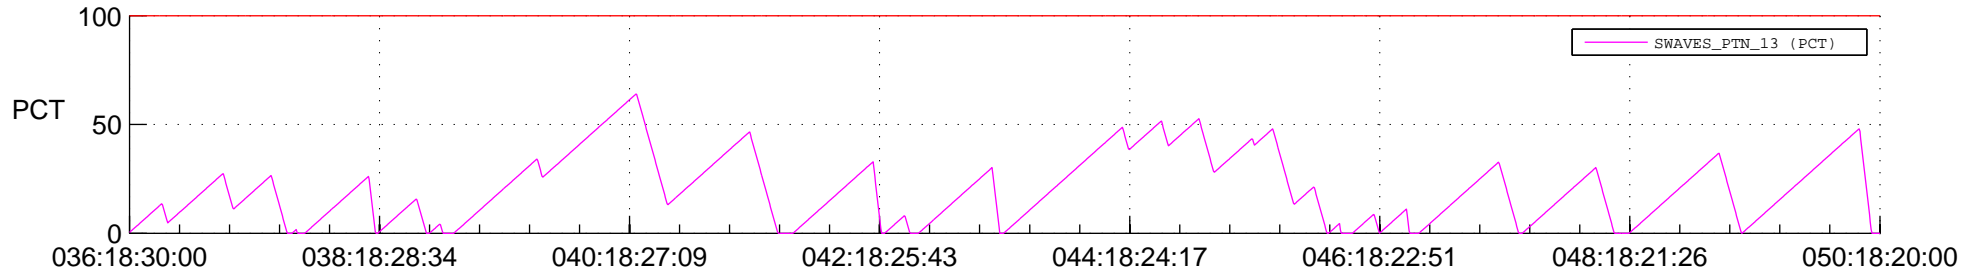

STEREO BEHIND SSR PCT Full Prediction

SWAVES_Percent_Full_Prediction

IMPACT_Percent_Full_Prediction

PLASTIC_Percent_Full_Prediction

Spacecraft_DownLink_Rate