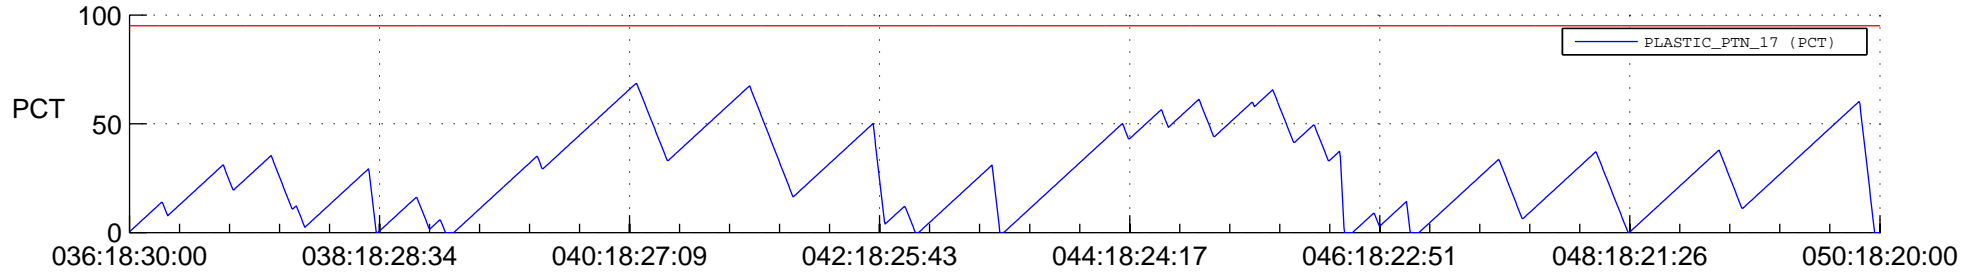

STEREO BEHIND SSR PCT Full Prediction

SWAVES_Percent_Full_Prediction

IMPACT_Percent_Full_Prediction

PLASTIC_Percent_Full_Prediction

Spacecraft_DownLink_Rate