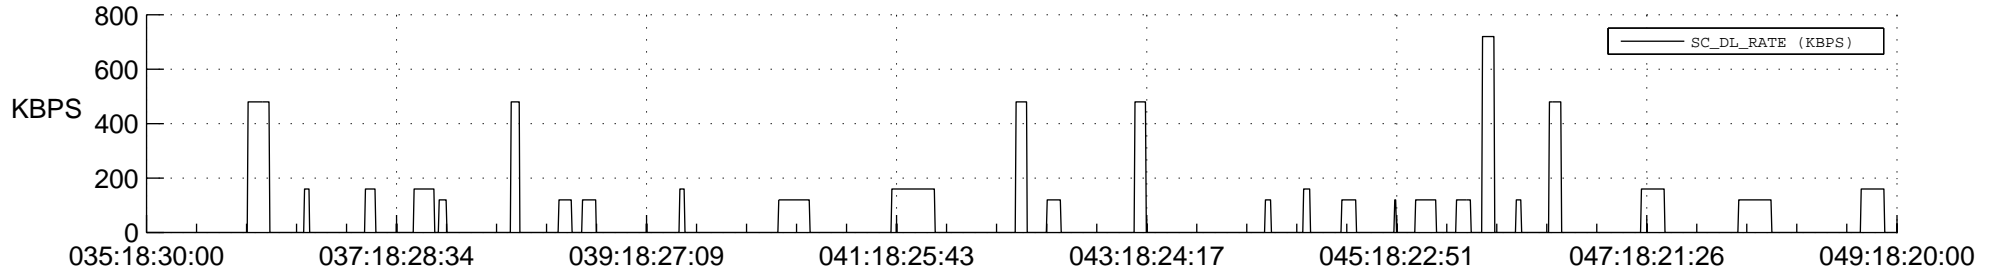

STEREO BEHIND SSR PCT Full Prediction

SWAVES_Percent_Full_Prediction

IMPACT_Percent_Full_Prediction

PLASTIC_Percent_Full_Prediction

Spacecraft_DownLink_Rate

Ground Time (2013:035:18:30:00.000 -2013:049:18:20:00.000)