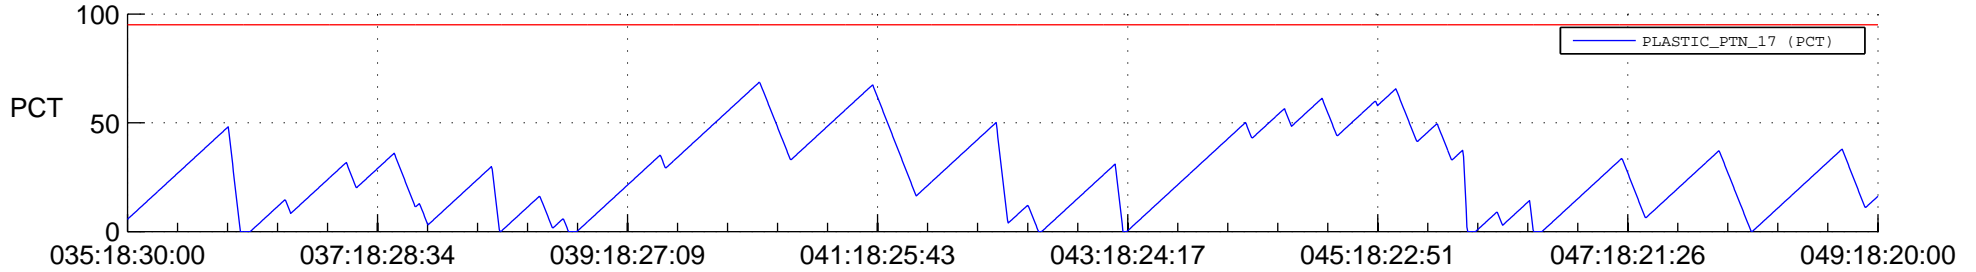

STEREO BEHIND SSR PCT Full Prediction

SWAVES_Percent_Full_Prediction

IMPACT_Percent_Full_Prediction

PLASTIC_Percent_Full_Prediction

Spacecraft_DownLink_Rate

Ground Time (2013:035:18:30:00.000 -2013:049:18:20:00.000)