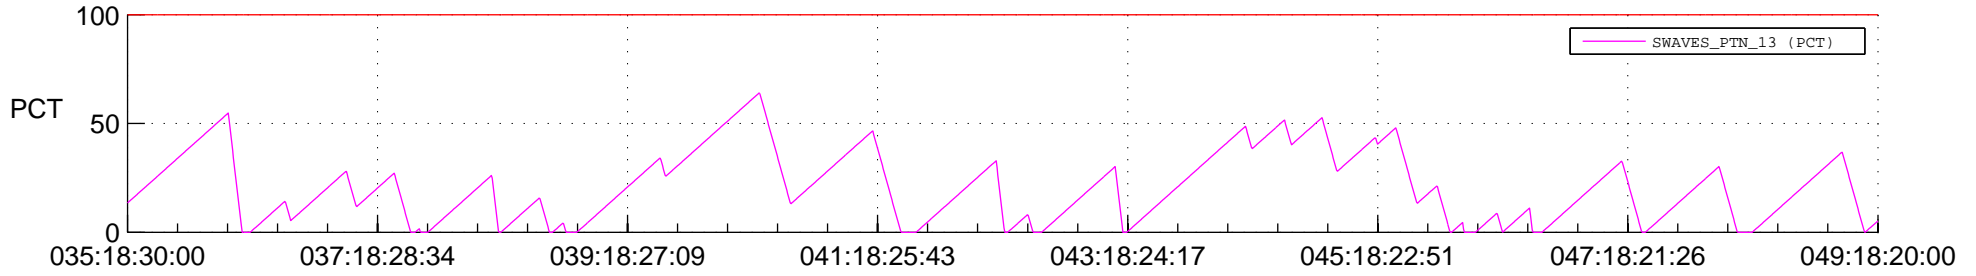

STEREO BEHIND SSR PCT Full Prediction

SWAVES_Percent_Full_Prediction

IMPACT_Percent_Full_Prediction

PLASTIC_Percent_Full_Prediction

Spacecraft_DownLink_Rate

Ground Time (2013:035:18:30:00.000 -2013:049:18:20:00.000)