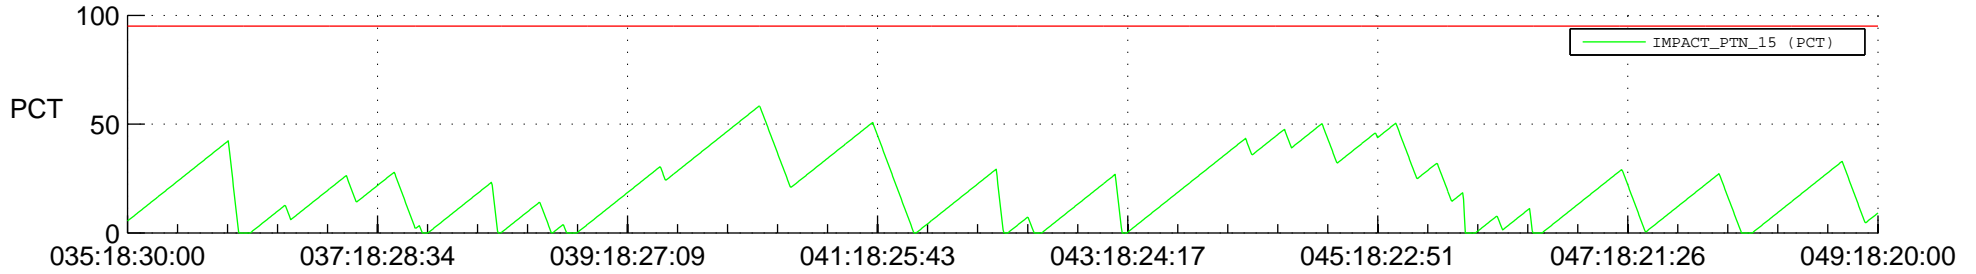

STEREO BEHIND SSR PCT Full Prediction

SWAVES_Percent_Full_Prediction

IMPACT_Percent_Full_Prediction

PLASTIC_Percent_Full_Prediction

Spacecraft_DownLink_Rate

Ground Time (2013:035:18:30:00.000 -2013:049:18:20:00.000)