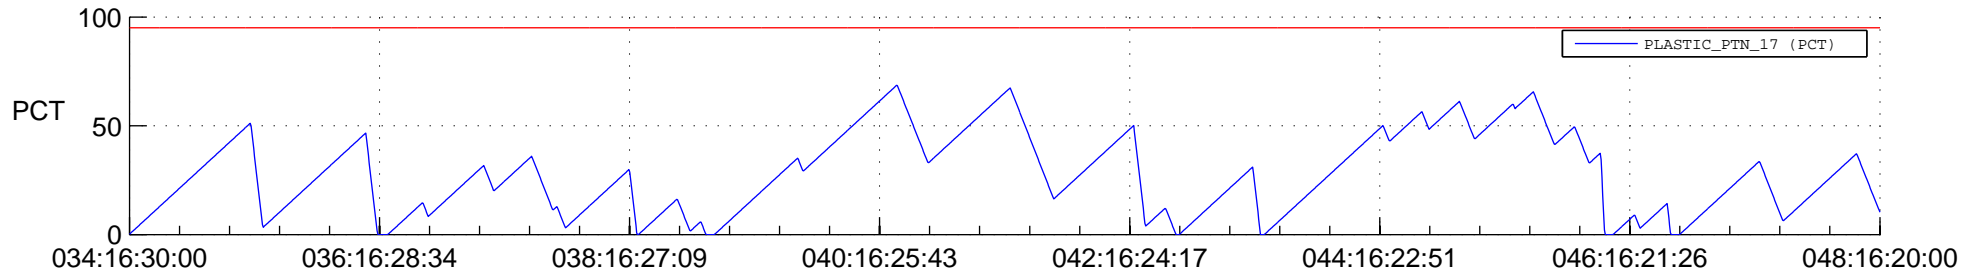

STEREO BEHIND SSR PCT Full Prediction

SWAVES_Percent_Full_Prediction

IMPACT_Percent_Full_Prediction

PLASTIC_Percent_Full_Prediction

Spacecraft_DownLink_Rate

Ground Time (2013:034:16:30:00.000 -2013:048:16:20:00.000)