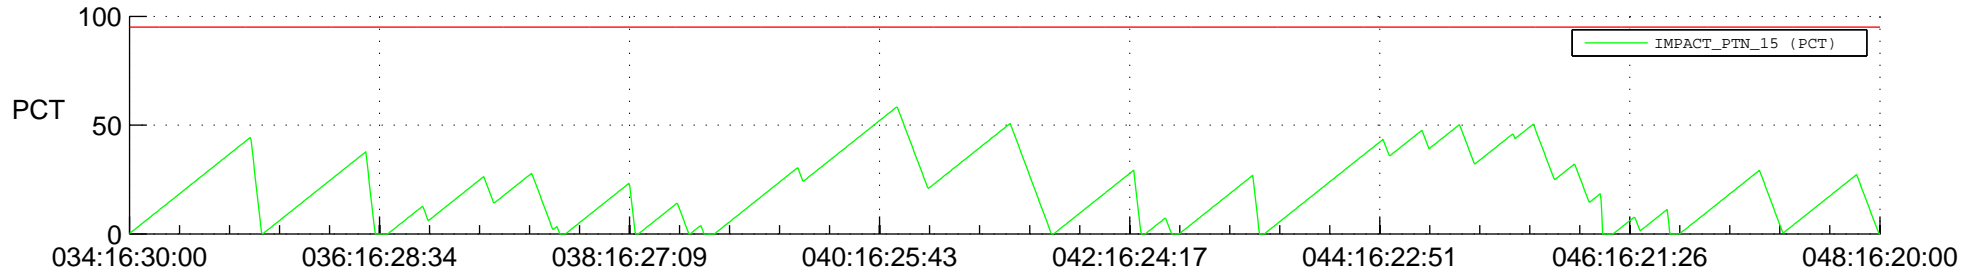

STEREO BEHIND SSR PCT Full Prediction

SWAVES_Percent_Full_Prediction

IMPACT_Percent_Full_Prediction

PLASTIC_Percent_Full_Prediction

Spacecraft_DownLink_Rate

Ground Time (2013:034:16:30:00.000 -2013:048:16:20:00.000)