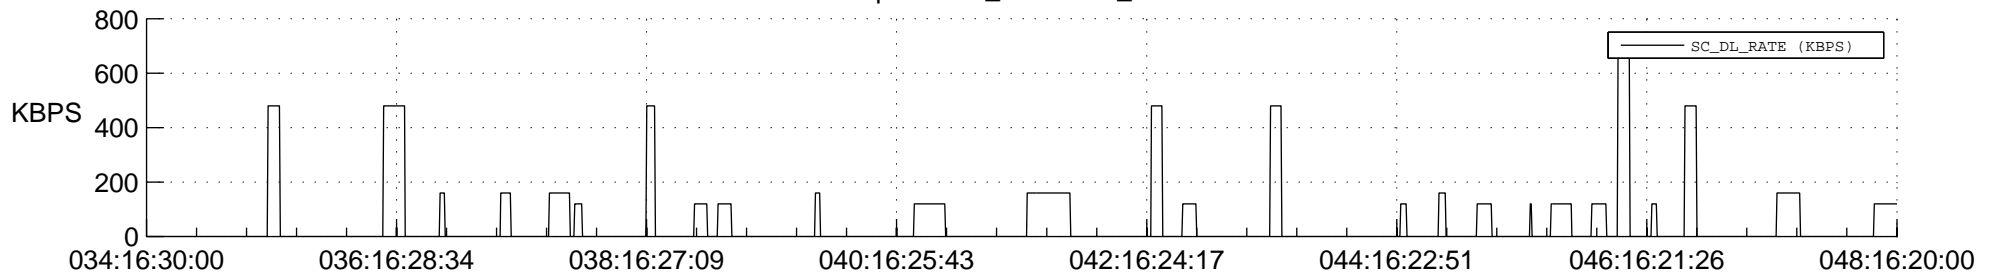

STEREO BEHIND SSR PCT Full Prediction

SWAVES_Percent_Full_Prediction

IMPACT_Percent_Full_Prediction

PLASTIC_Percent_Full_Prediction

Spacecraft_DownLink_Rate

Ground Time (2013:034:16:30:00.000 -2013:048:16:20:00.000)