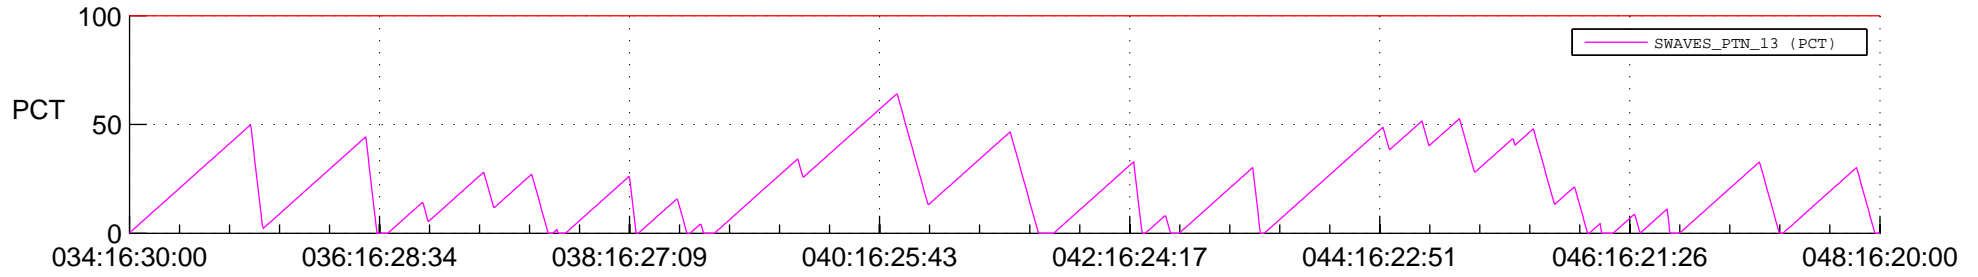

STEREO BEHIND SSR PCT Full Prediction

SWAVES_Percent_Full_Prediction

IMPACT_Percent_Full_Prediction

PLASTIC_Percent_Full_Prediction

Spacecraft_DownLink_Rate

Ground Time (2013:034:16:30:00.000 -2013:048:16:20:00.000)