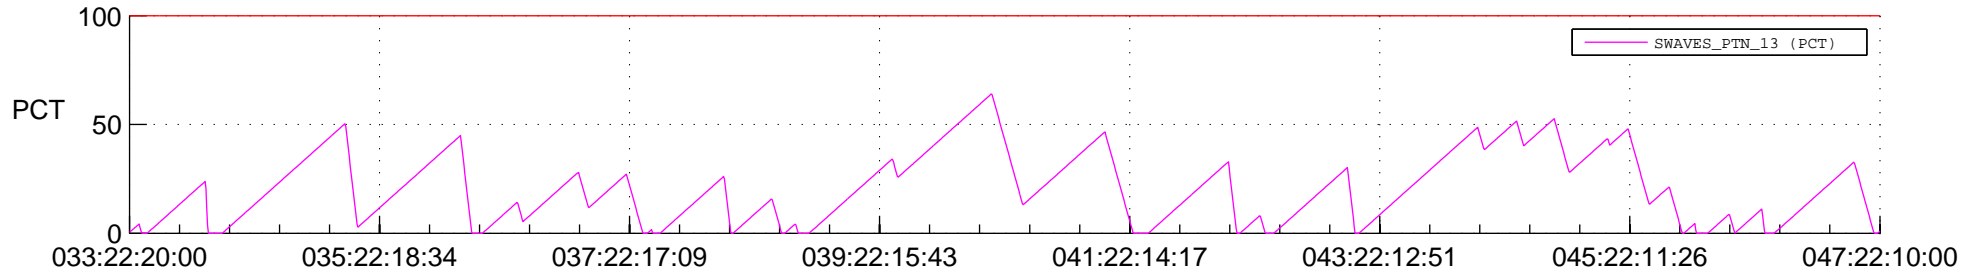

STEREO BEHIND SSR PCT Full Prediction

SWAVES_Percent_Full_Prediction

IMPACT_Percent_Full_Prediction

PLASTIC_Percent_Full_Prediction

Spacecraft_DownLink_Rate