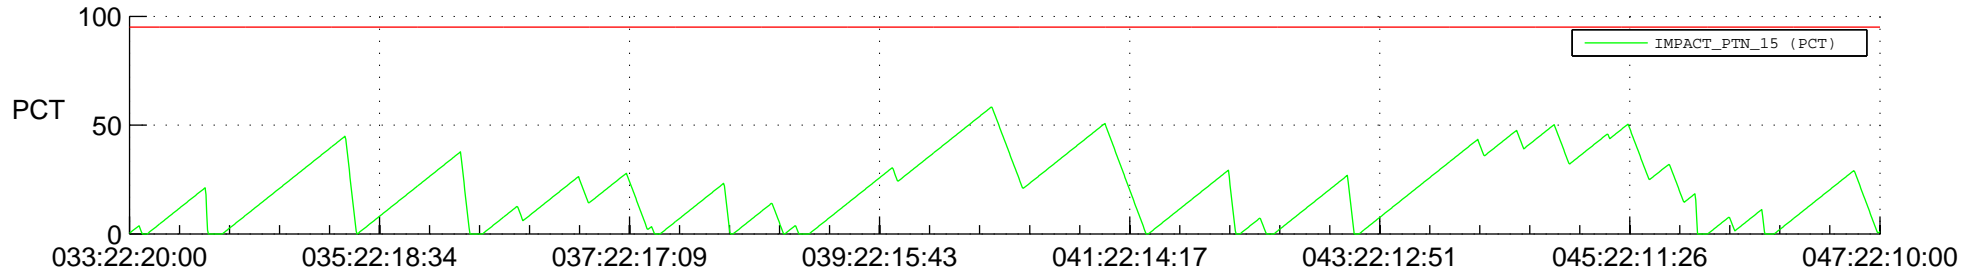

STEREO BEHIND SSR PCT Full Prediction

SWAVES_Percent_Full_Prediction

IMPACT_Percent_Full_Prediction

PLASTIC_Percent_Full_Prediction

Spacecraft_DownLink_Rate