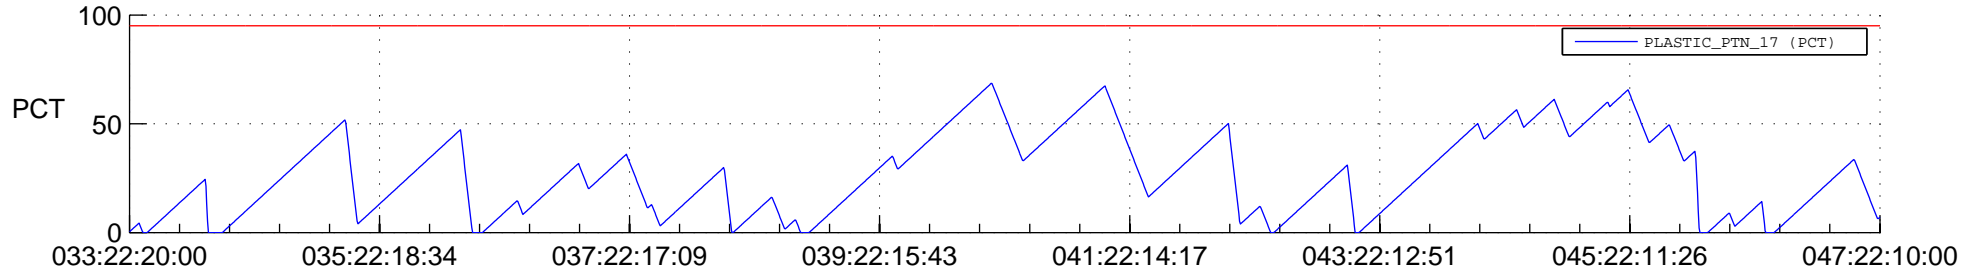

STEREO BEHIND SSR PCT Full Prediction

SWAVES_Percent_Full_Prediction

IMPACT_Percent_Full_Prediction

PLASTIC_Percent_Full_Prediction

Spacecraft_DownLink_Rate