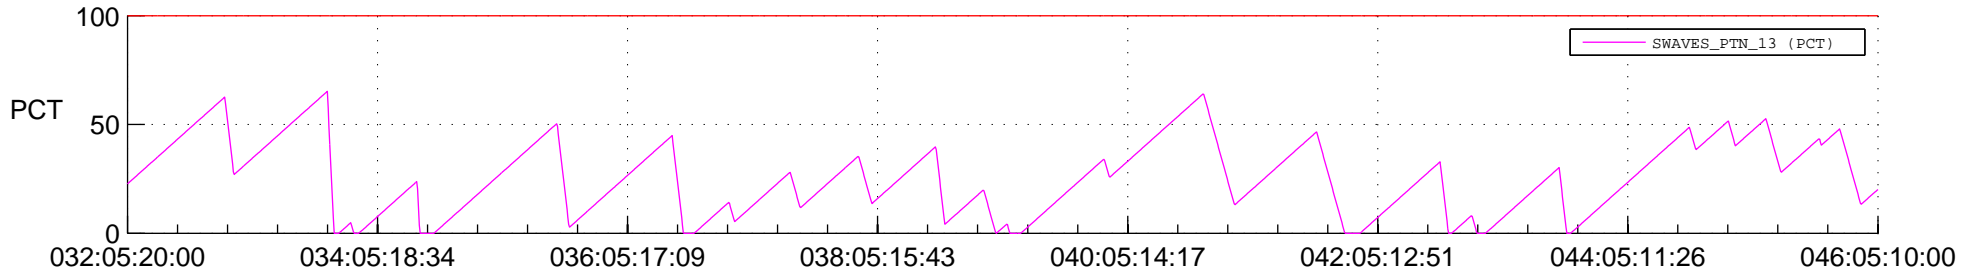

STEREO BEHIND SSR PCT Full Prediction

SWAVES_Percent_Full_Prediction

IMPACT_Percent_Full_Prediction

PLASTIC_Percent_Full_Prediction

Spacecraft_DownLink_Rate