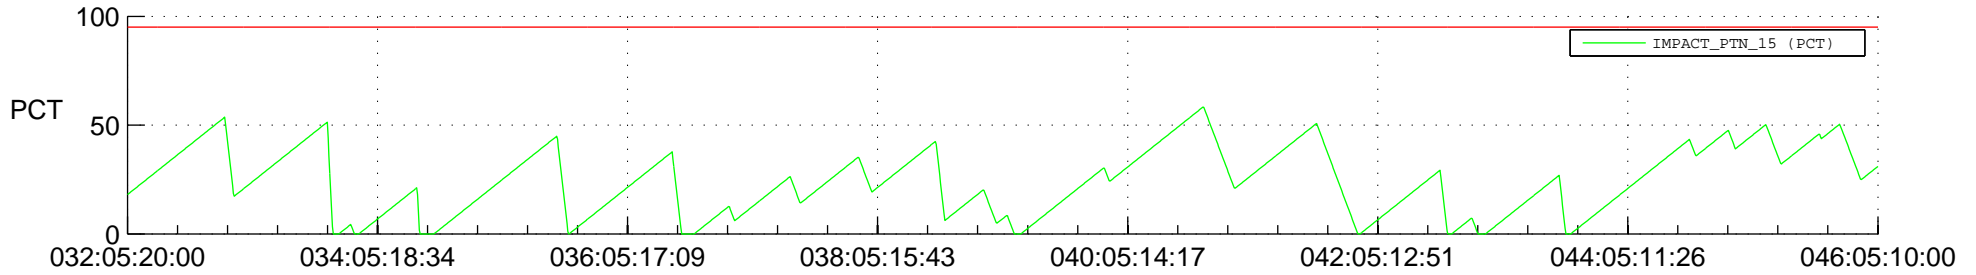

STEREO BEHIND SSR PCT Full Prediction

SWAVES_Percent_Full_Prediction

IMPACT_Percent_Full_Prediction

PLASTIC_Percent_Full_Prediction

Spacecraft_DownLink_Rate