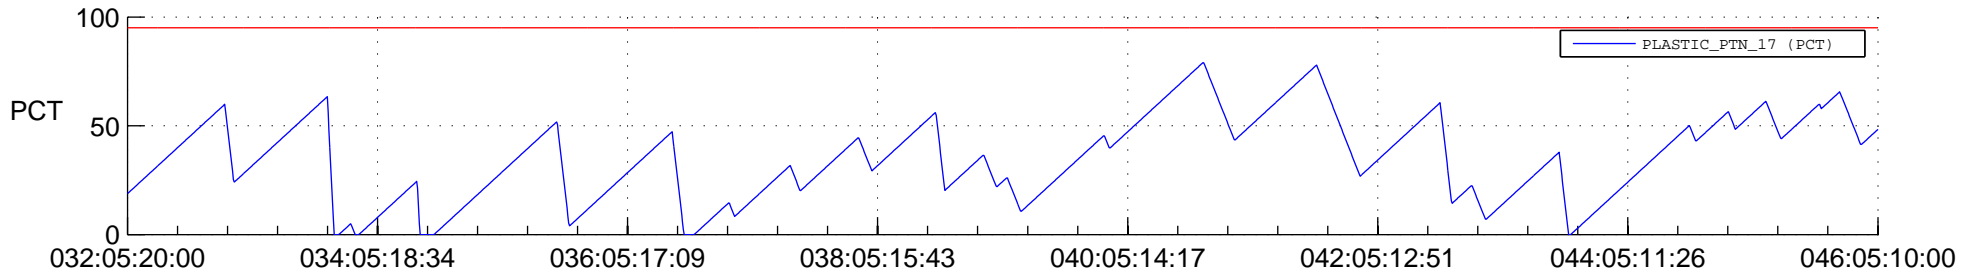

STEREO BEHIND SSR PCT Full Prediction

SWAVES_Percent_Full_Prediction

IMPACT_Percent_Full_Prediction

PLASTIC_Percent_Full_Prediction

Spacecraft_DownLink_Rate