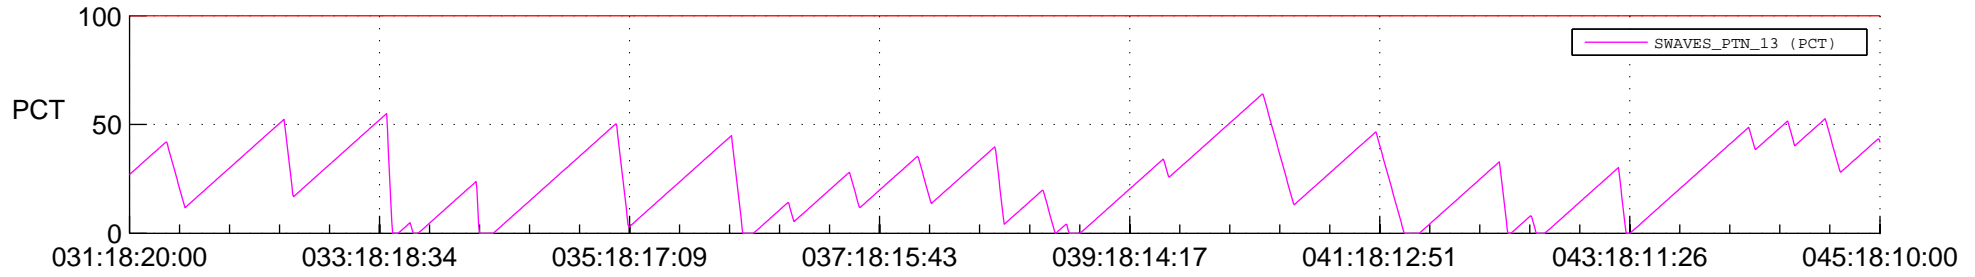

# STEREO BEHIND SSR PCT Full Prediction

## SWAVES\_Percent\_Full\_Prediction

## Spacecraft\_DownLink\_Rate

Ground Time (2013:031:18:20:00.000 -2013:045:18:10:00.000)