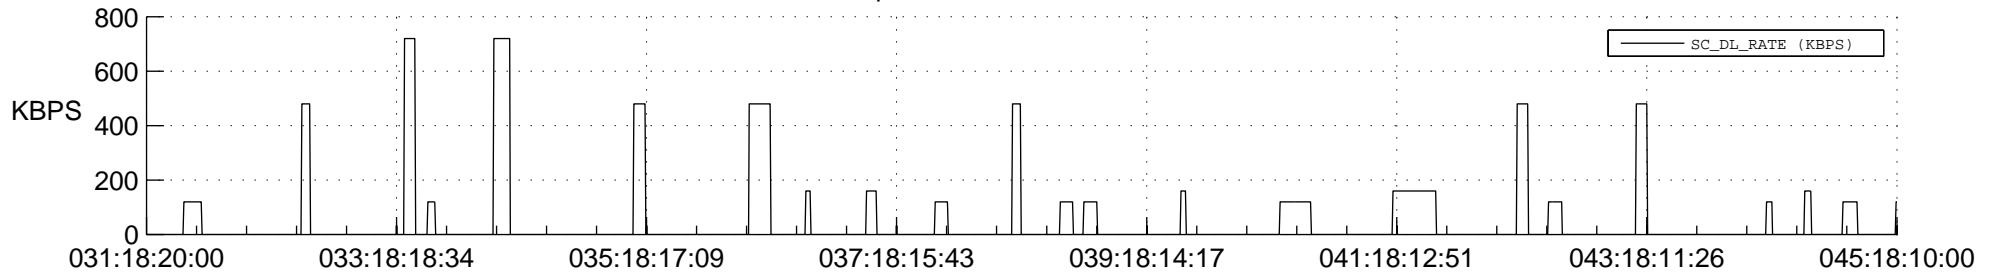

## Spacecraft\_DownLink\_Rate

Ground Time (2013:031:18:20:00.000 -2013:045:18:10:00.000)