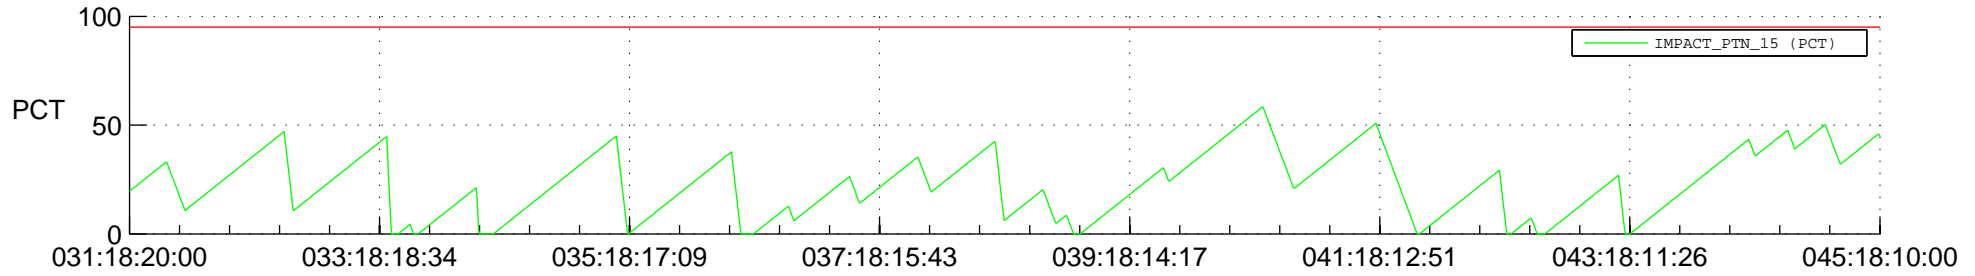

IMPACT_Percent_Full_Prediction