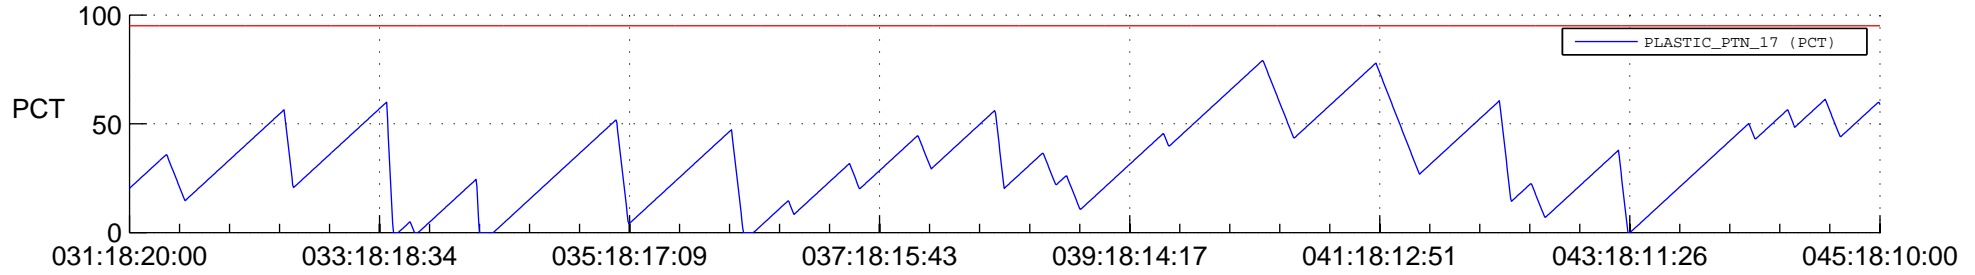

# STEREO BEHIND SSR PCT Full Prediction

## SWAVES\_Percent\_Full\_Prediction

## Spacecraft\_DownLink\_Rate

Ground Time (2013:031:18:20:00.000 -2013:045:18:10:00.000)