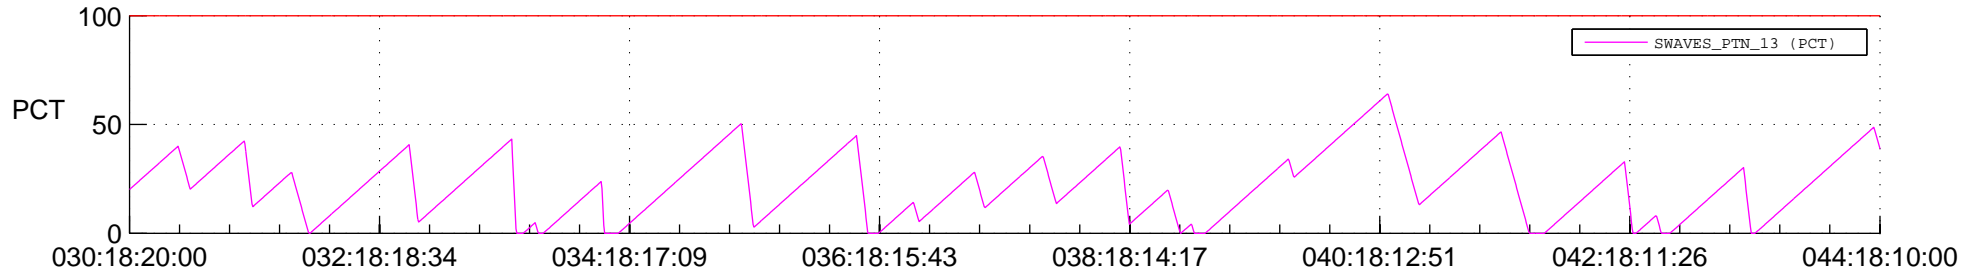

STEREO BEHIND SSR PCT Full Prediction

SWAVES_Percent_Full_Prediction

IMPACT_Percent_Full_Prediction

PLASTIC_Percent_Full_Prediction

Spacecraft_DownLink_Rate

Ground Time (2013:030:18:20:00.000 -2013:044:18:10:00.000)