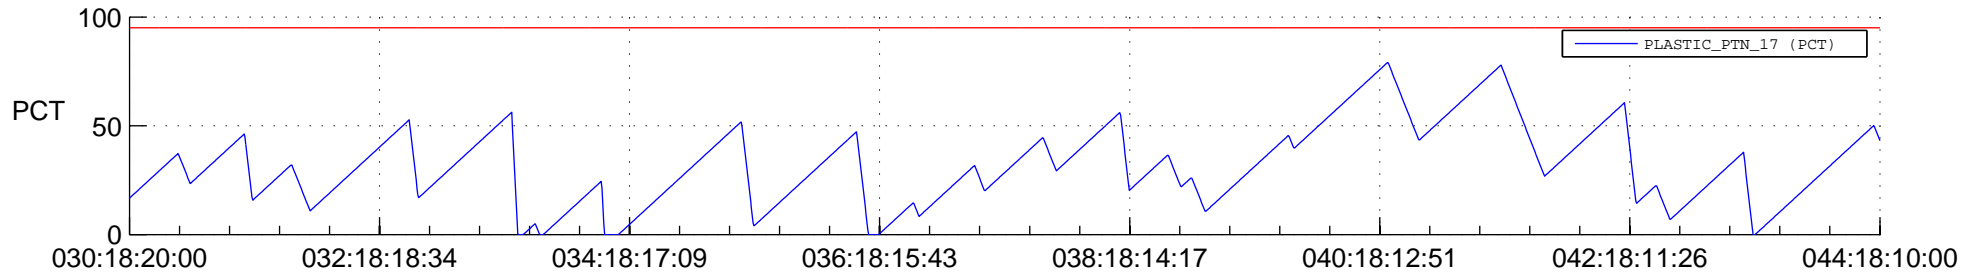

STEREO BEHIND SSR PCT Full Prediction

SWAVES_Percent_Full_Prediction

IMPACT_Percent_Full_Prediction

PLASTIC_Percent_Full_Prediction

Spacecraft_DownLink_Rate

Ground Time (2013:030:18:20:00.000 -2013:044:18:10:00.000)