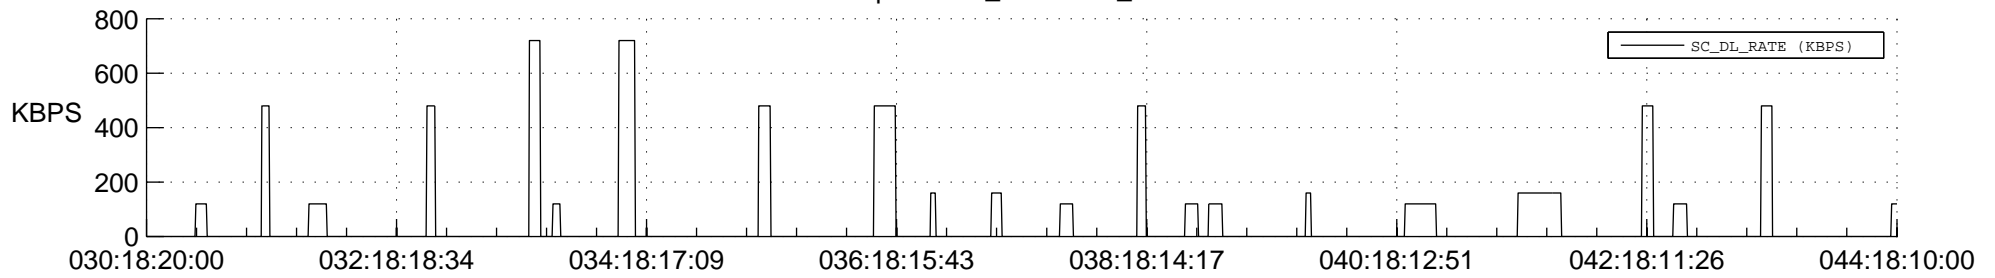

STEREO BEHIND SSR PCT Full Prediction

SWAVES_Percent_Full_Prediction

IMPACT_Percent_Full_Prediction

PLASTIC_Percent_Full_Prediction

Spacecraft_DownLink_Rate

Ground Time (2013:030:18:20:00.000 -2013:044:18:10:00.000)