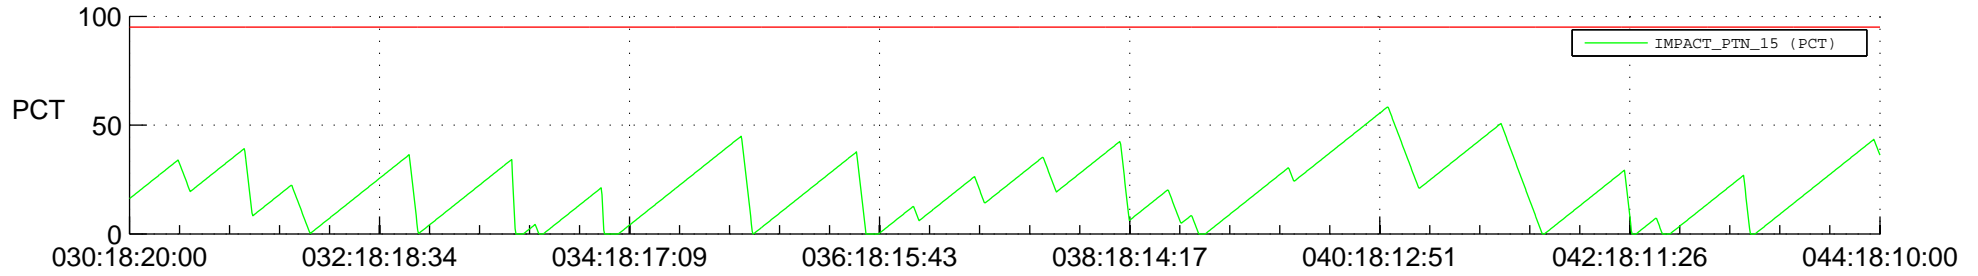

STEREO BEHIND SSR PCT Full Prediction

SWAVES_Percent_Full_Prediction

IMPACT_Percent_Full_Prediction

PLASTIC_Percent_Full_Prediction

Spacecraft_DownLink_Rate

Ground Time (2013:030:18:20:00.000 -2013:044:18:10:00.000)