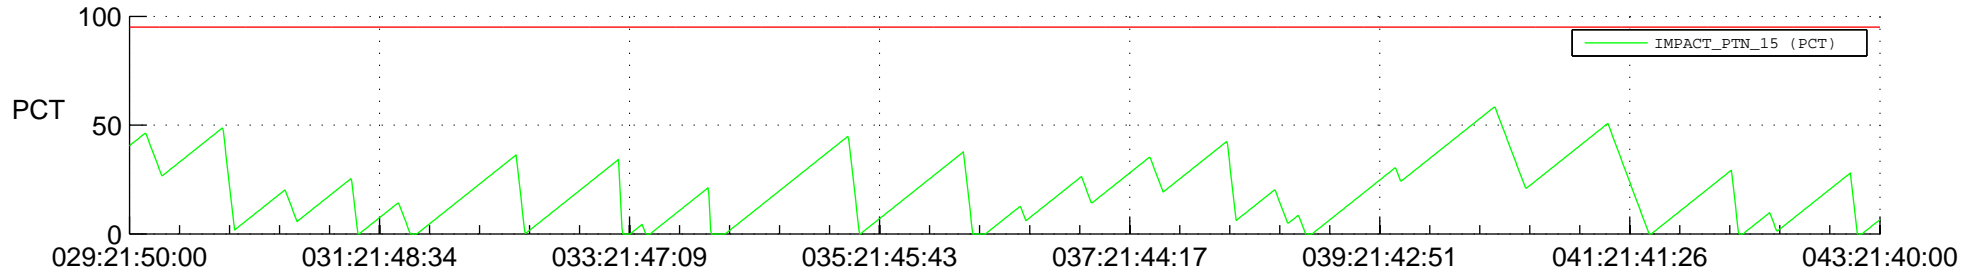

STEREO BEHIND SSR PCT Full Prediction

SWAVES_Percent_Full_Prediction

IMPACT_Percent_Full_Prediction

PLASTIC_Percent_Full_Prediction

Spacecraft_DownLink_Rate