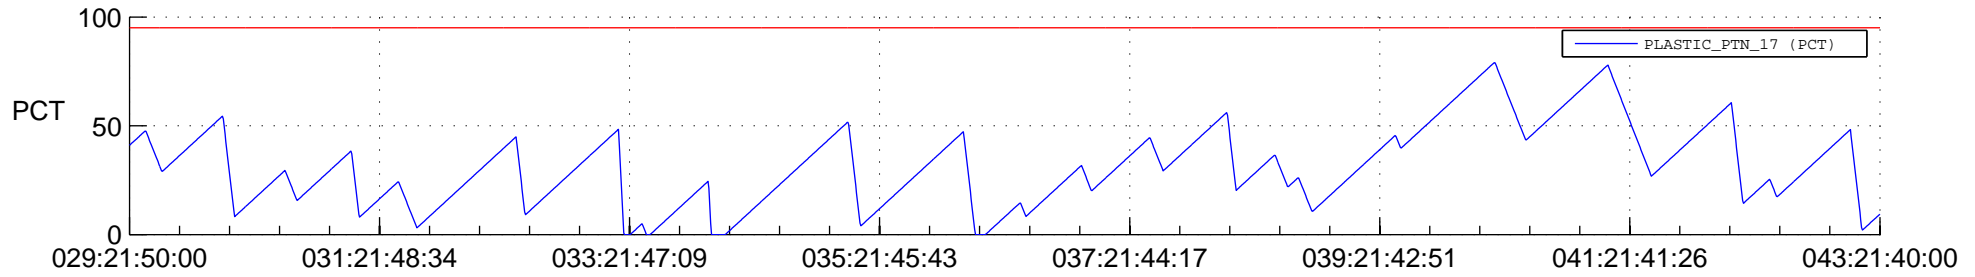

STEREO BEHIND SSR PCT Full Prediction

SWAVES_Percent_Full_Prediction

IMPACT_Percent_Full_Prediction

PLASTIC_Percent_Full_Prediction

Spacecraft_DownLink_Rate