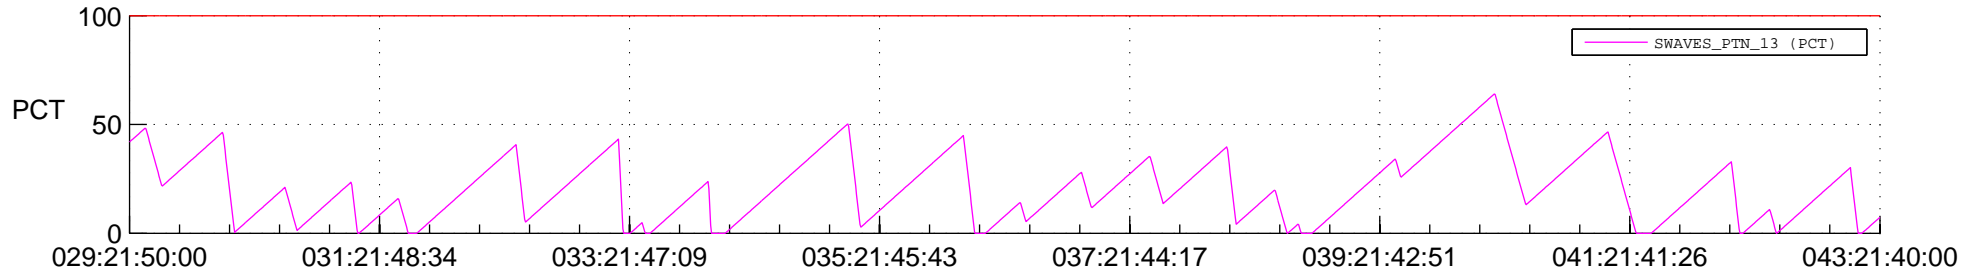

STEREO BEHIND SSR PCT Full Prediction

SWAVES_Percent_Full_Prediction

IMPACT_Percent_Full_Prediction

PLASTIC_Percent_Full_Prediction

Spacecraft_DownLink_Rate