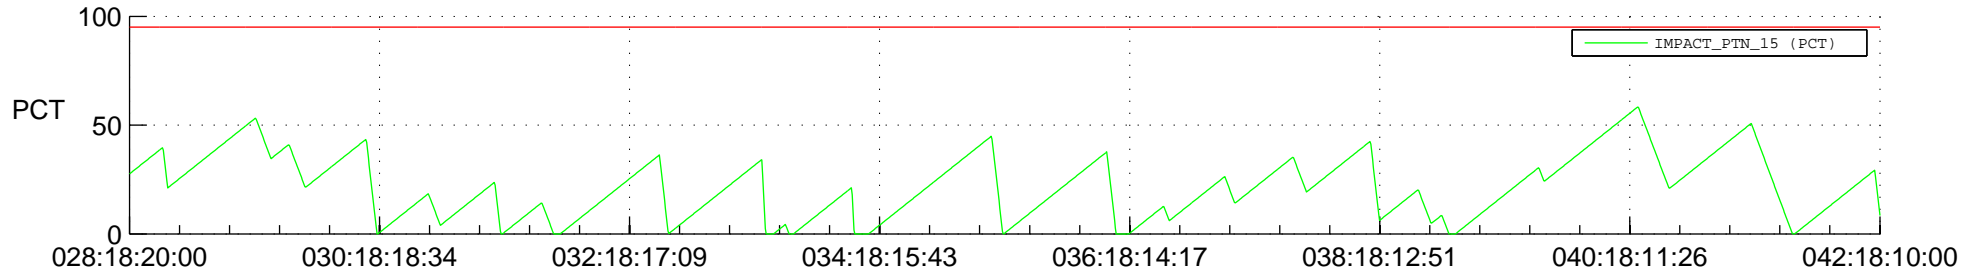

STEREO BEHIND SSR PCT Full Prediction

SWAVES_Percent_Full_Prediction

IMPACT_Percent_Full_Prediction

PLASTIC_Percent_Full_Prediction

Spacecraft_DownLink_Rate