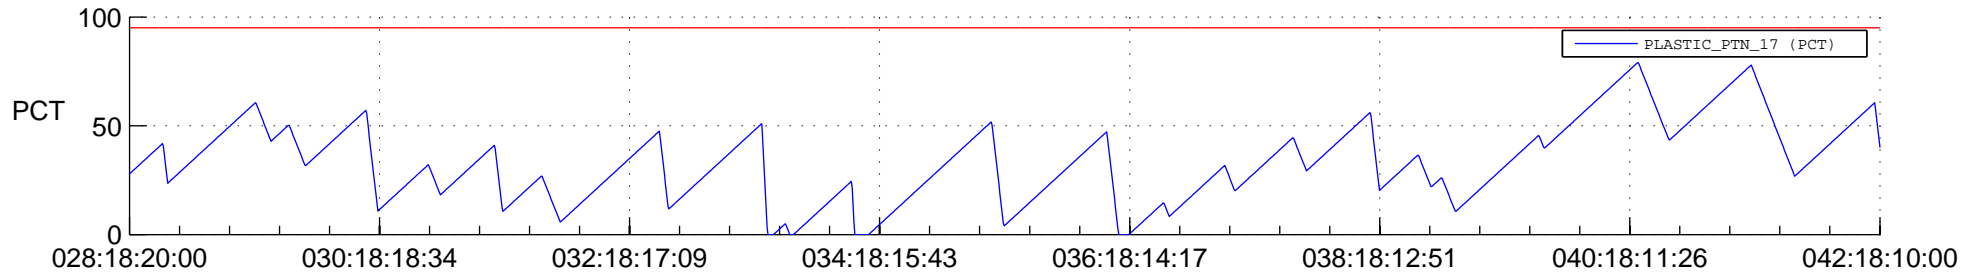

STEREO BEHIND SSR PCT Full Prediction

SWAVES_Percent_Full_Prediction

IMPACT_Percent_Full_Prediction

PLASTIC_Percent_Full_Prediction

Spacecraft_DownLink_Rate