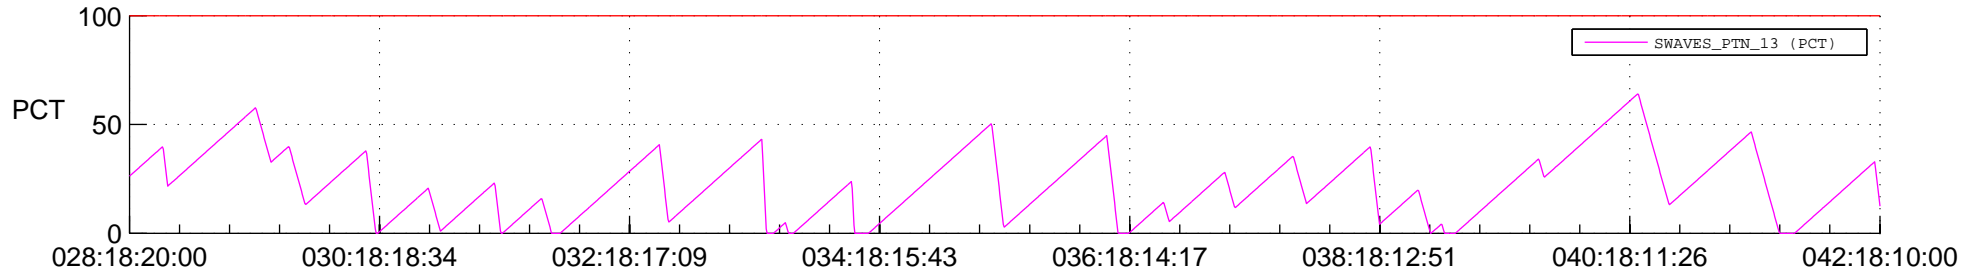

STEREO BEHIND SSR PCT Full Prediction

SWAVES_Percent_Full_Prediction

IMPACT_Percent_Full_Prediction

PLASTIC_Percent_Full_Prediction

Spacecraft_DownLink_Rate