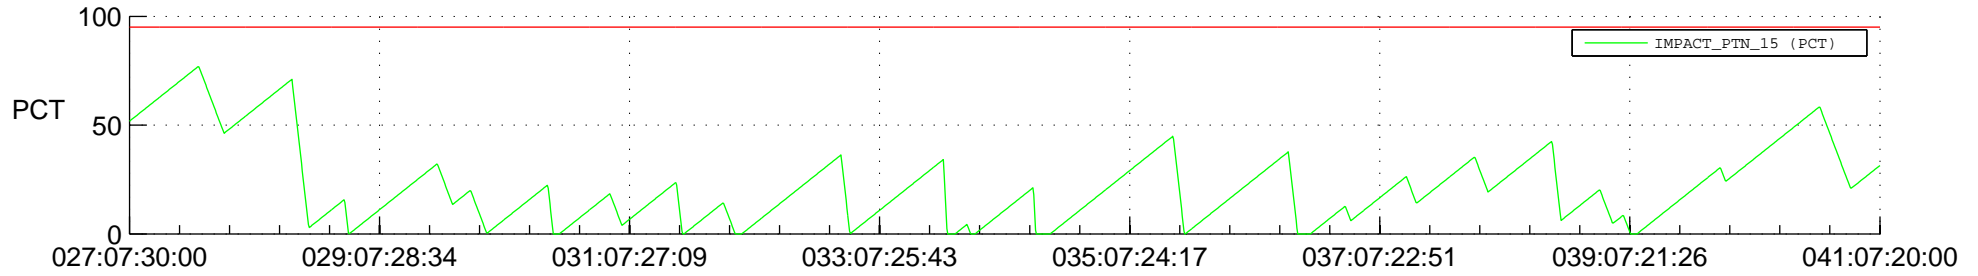

STEREO BEHIND SSR PCT Full Prediction

SWAVES_Percent_Full_Prediction

IMPACT_Percent_Full_Prediction

PLASTIC_Percent_Full_Prediction

Spacecraft_DownLink_Rate