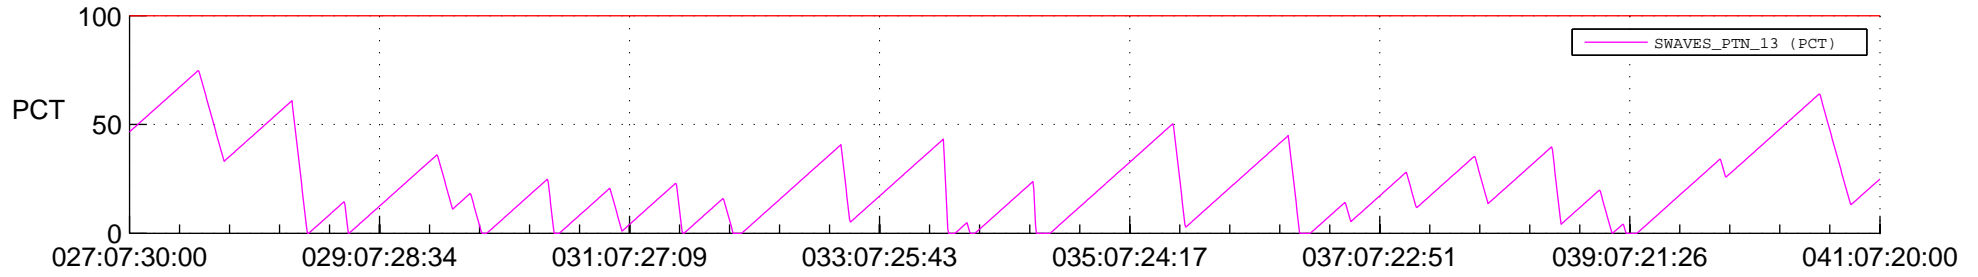

STEREO BEHIND SSR PCT Full Prediction

SWAVES_Percent_Full_Prediction

IMPACT_Percent_Full_Prediction

PLASTIC_Percent_Full_Prediction

Spacecraft_DownLink_Rate