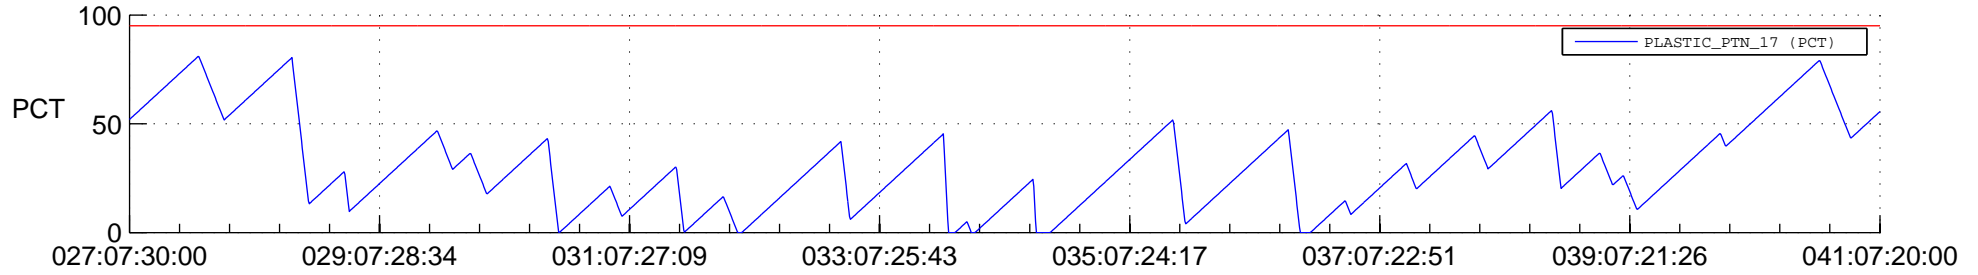

STEREO BEHIND SSR PCT Full Prediction

SWAVES_Percent_Full_Prediction

IMPACT_Percent_Full_Prediction

PLASTIC_Percent_Full_Prediction

Spacecraft_DownLink_Rate