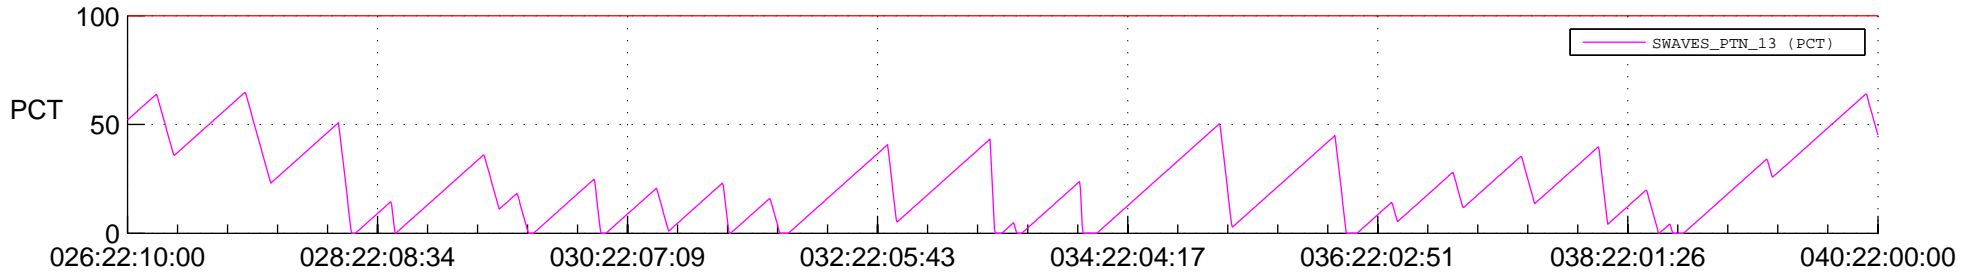

STEREO BEHIND SSR PCT Full Prediction

SWAVES_Percent_Full_Prediction

IMPACT_Percent_Full_Prediction

PLASTIC_Percent_Full_Prediction

Spacecraft_DownLink_Rate

Ground Time (2013:026:22:10:00.000 -2013:040:22:00:00.000)