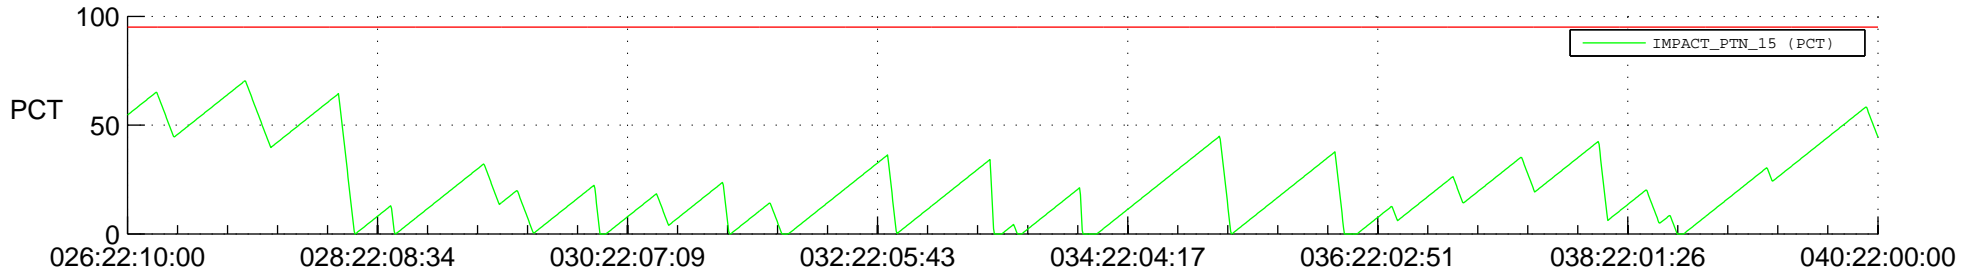

STEREO BEHIND SSR PCT Full Prediction

SWAVES_Percent_Full_Prediction

IMPACT_Percent_Full_Prediction

PLASTIC_Percent_Full_Prediction

Spacecraft_DownLink_Rate

Ground Time (2013:026:22:10:00.000 -2013:040:22:00:00.000)