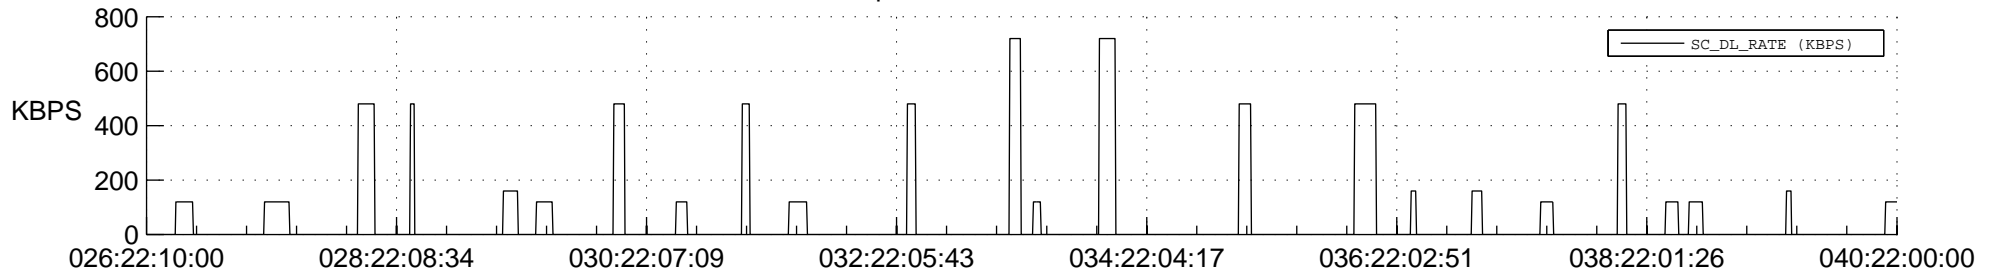

STEREO BEHIND SSR PCT Full Prediction

SWAVES_Percent_Full_Prediction

IMPACT_Percent_Full_Prediction

PLASTIC_Percent_Full_Prediction

Spacecraft_DownLink_Rate

Ground Time (2013:026:22:10:00.000 -2013:040:22:00:00.000)