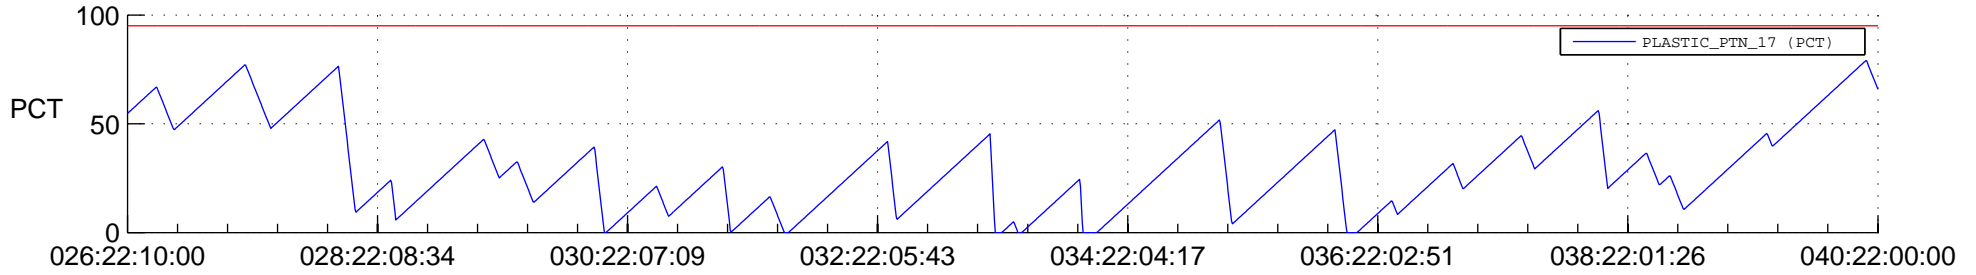

STEREO BEHIND SSR PCT Full Prediction

SWAVES_Percent_Full_Prediction

IMPACT_Percent_Full_Prediction

PLASTIC_Percent_Full_Prediction

Spacecraft_DownLink_Rate

Ground Time (2013:026:22:10:00.000 -2013:040:22:00:00.000)