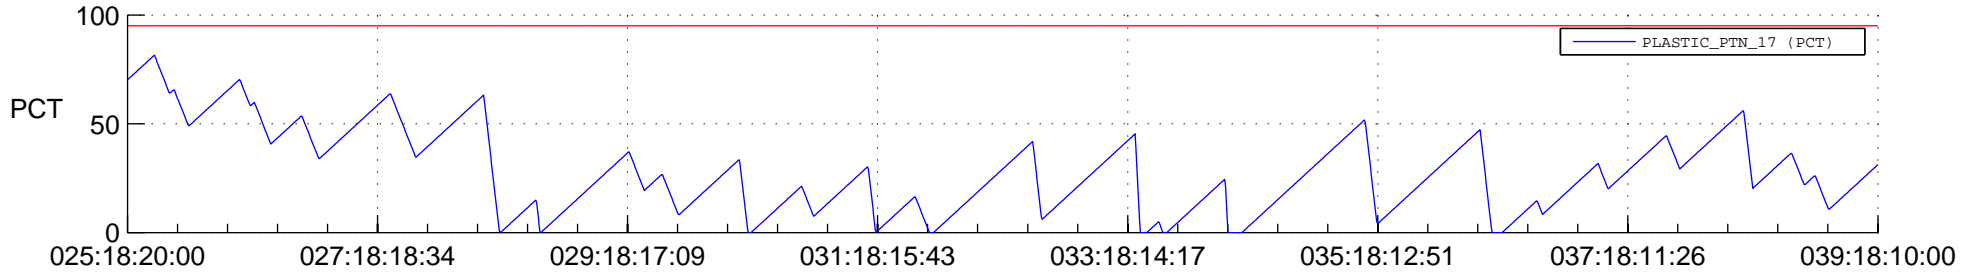

STEREO BEHIND SSR PCT Full Prediction

SWAVES_Percent_Full_Prediction

IMPACT_Percent_Full_Prediction

PLASTIC_Percent_Full_Prediction

Spacecraft_DownLink_Rate

Ground Time (2013:025:18:20:00.000 -2013:039:18:10:00.000)