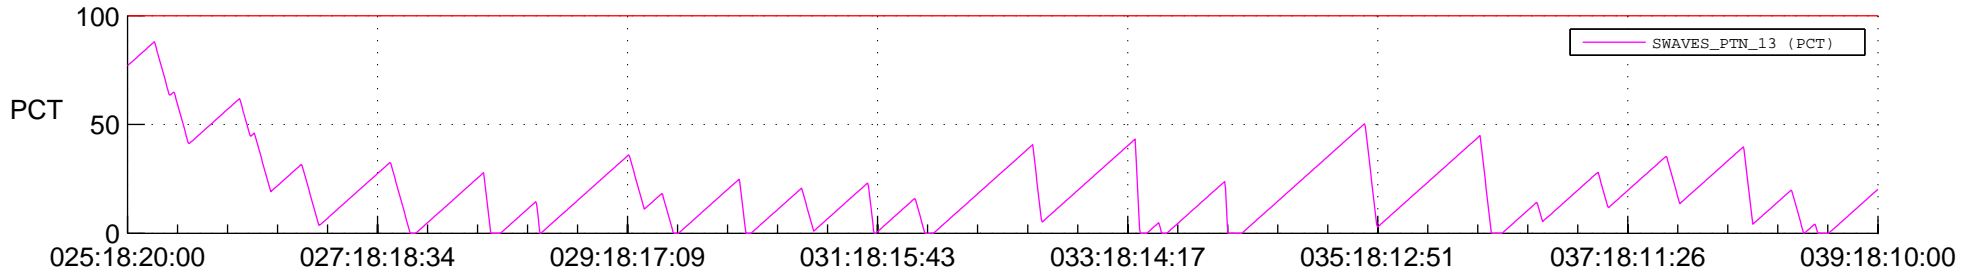

STEREO BEHIND SSR PCT Full Prediction

SWAVES_Percent_Full_Prediction

IMPACT_Percent_Full_Prediction

PLASTIC_Percent_Full_Prediction

Spacecraft_DownLink_Rate

Ground Time (2013:025:18:20:00.000 -2013:039:18:10:00.000)