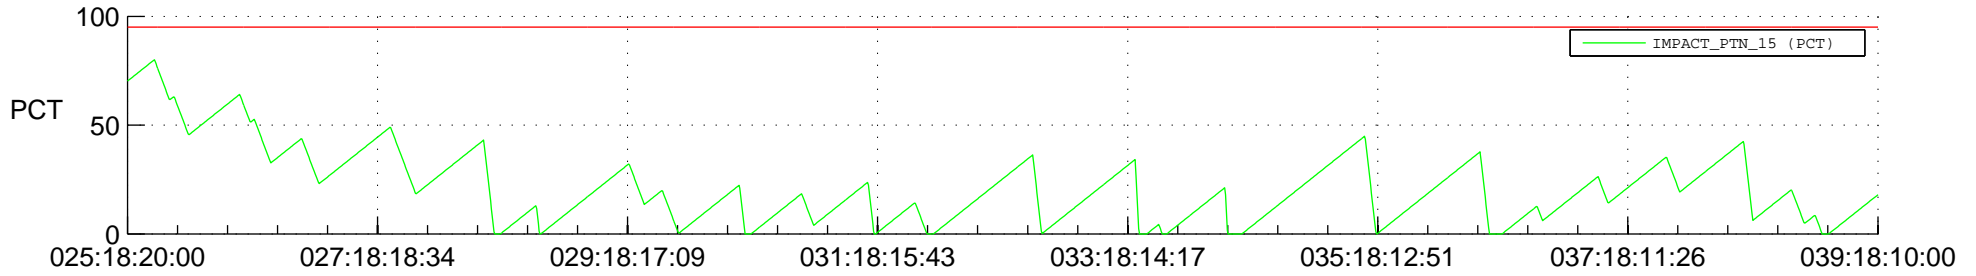

STEREO BEHIND SSR PCT Full Prediction

SWAVES_Percent_Full_Prediction

IMPACT_Percent_Full_Prediction

PLASTIC_Percent_Full_Prediction

Spacecraft_DownLink_Rate

Ground Time (2013:025:18:20:00.000 -2013:039:18:10:00.000)