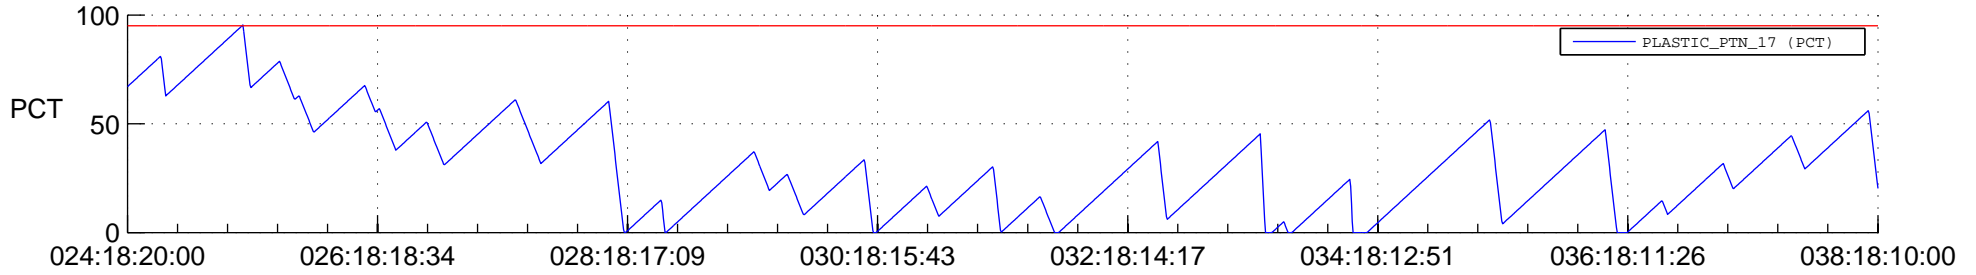

STEREO BEHIND SSR PCT Full Prediction

SWAVES_Percent_Full_Prediction

IMPACT_Percent_Full_Prediction

PLASTIC_Percent_Full_Prediction

Spacecraft_DownLink_Rate