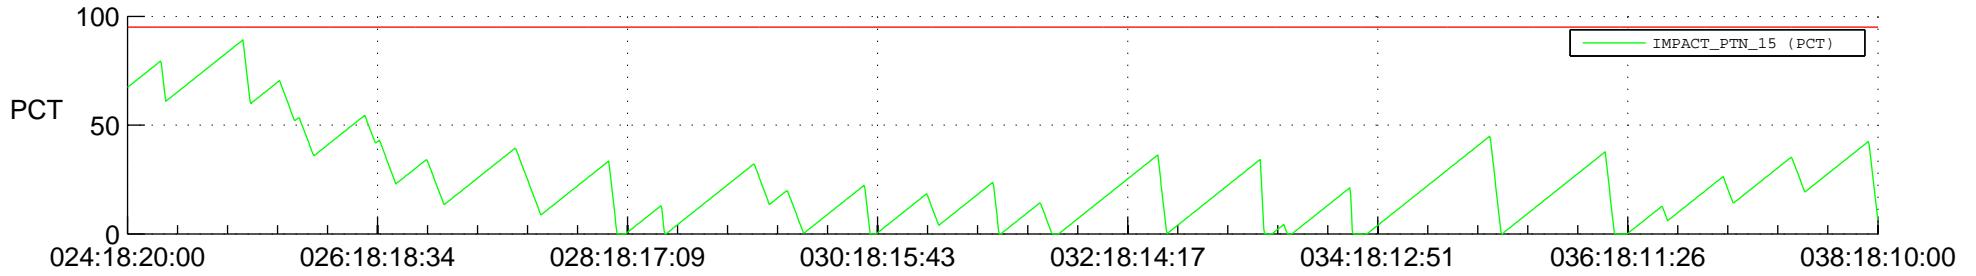

STEREO BEHIND SSR PCT Full Prediction

SWAVES_Percent_Full_Prediction

IMPACT_Percent_Full_Prediction

PLASTIC_Percent_Full_Prediction

Spacecraft_DownLink_Rate