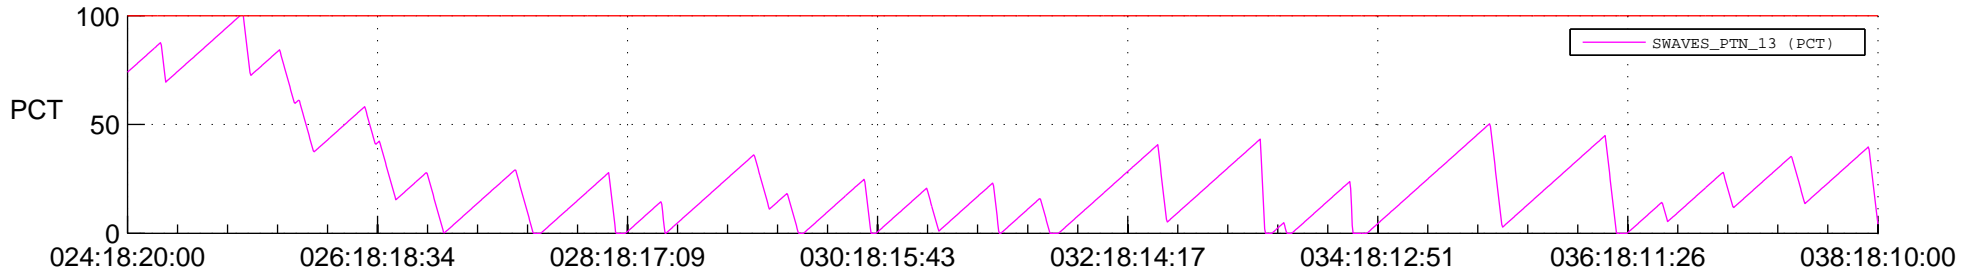

STEREO BEHIND SSR PCT Full Prediction

SWAVES_Percent_Full_Prediction

IMPACT_Percent_Full_Prediction

PLASTIC_Percent_Full_Prediction

Spacecraft_DownLink_Rate