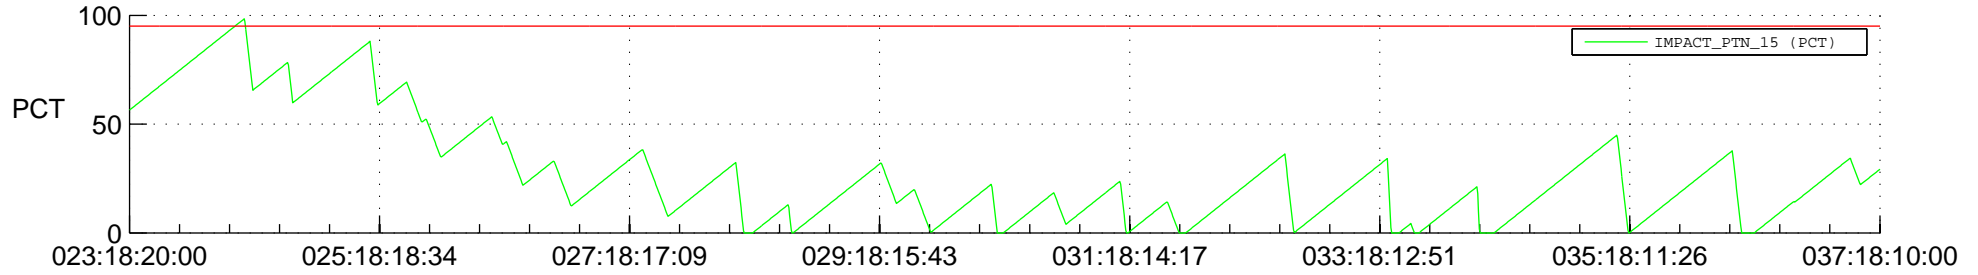

STEREO BEHIND SSR PCT Full Prediction

SWAVES_Percent_Full_Prediction

IMPACT_Percent_Full_Prediction

PLASTIC_Percent_Full_Prediction

Spacecraft_DownLink_Rate

Ground Time (2013:023:18:20:00.000 -2013:037:18:10:00.000)