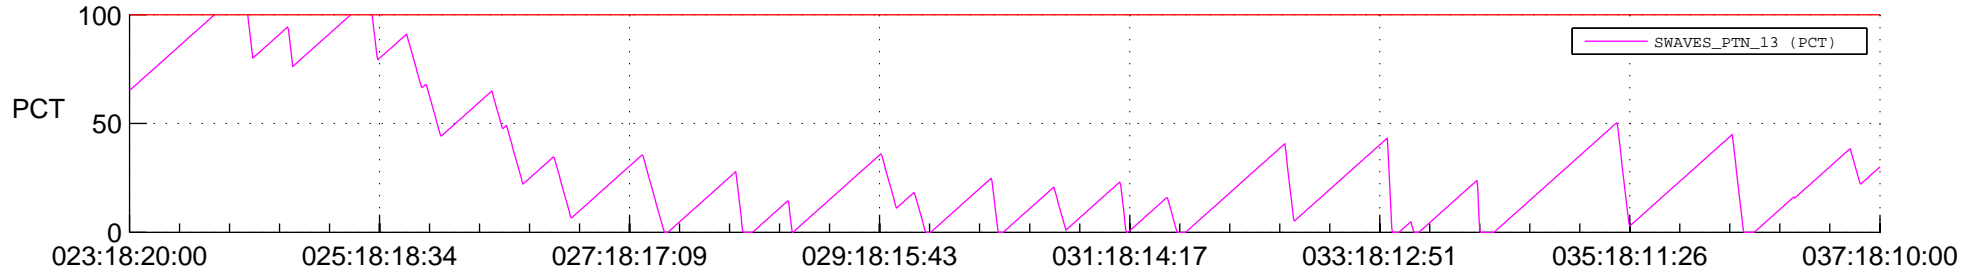

STEREO BEHIND SSR PCT Full Prediction

SWAVES_Percent_Full_Prediction

IMPACT_Percent_Full_Prediction

PLASTIC_Percent_Full_Prediction

Spacecraft_DownLink_Rate

Ground Time (2013:023:18:20:00.000 -2013:037:18:10:00.000)