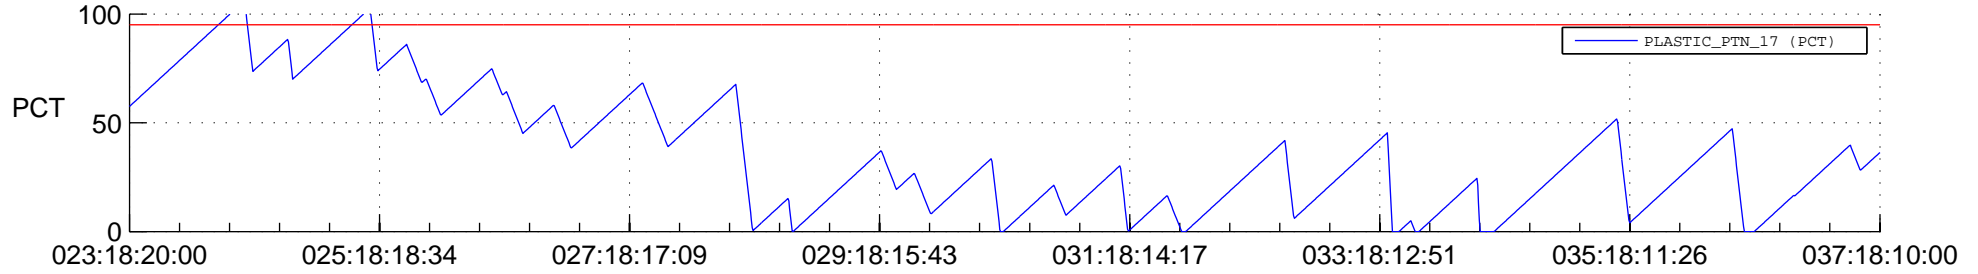

STEREO BEHIND SSR PCT Full Prediction

SWAVES_Percent_Full_Prediction

IMPACT_Percent_Full_Prediction

PLASTIC_Percent_Full_Prediction

Spacecraft_DownLink_Rate

Ground Time (2013:023:18:20:00.000 -2013:037:18:10:00.000)