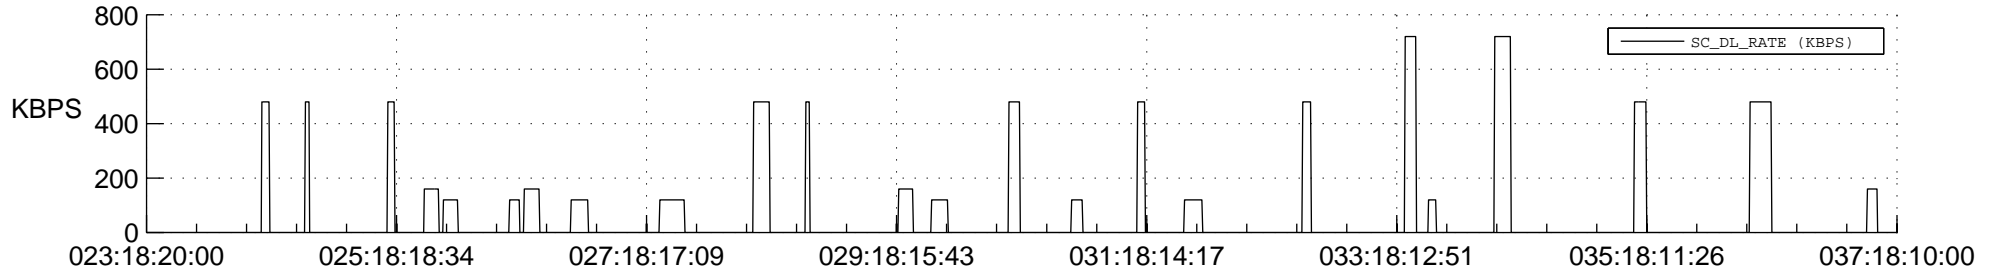

STEREO BEHIND SSR PCT Full Prediction

SWAVES_Percent_Full_Prediction

IMPACT_Percent_Full_Prediction

PLASTIC_Percent_Full_Prediction

Spacecraft_DownLink_Rate

Ground Time (2013:023:18:20:00.000 -2013:037:18:10:00.000)