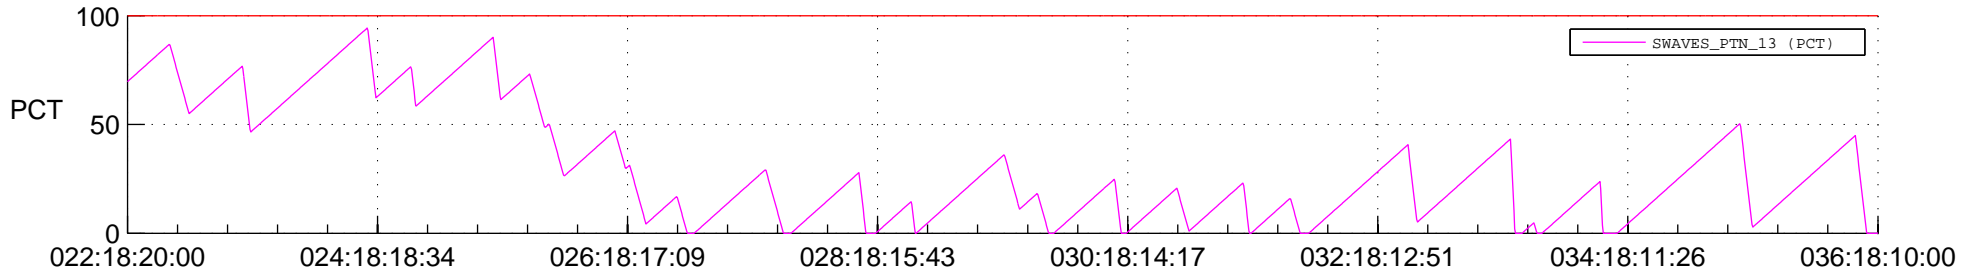

STEREO BEHIND SSR PCT Full Prediction

SWAVES_Percent_Full_Prediction

IMPACT_Percent_Full_Prediction

PLASTIC_Percent_Full_Prediction

Spacecraft_DownLink_Rate