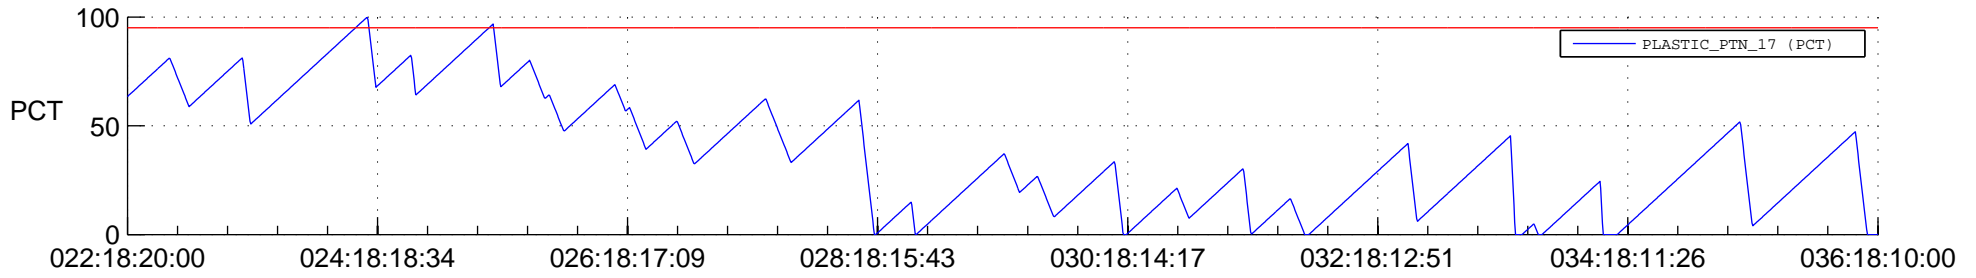

STEREO BEHIND SSR PCT Full Prediction

SWAVES_Percent_Full_Prediction

IMPACT_Percent_Full_Prediction

PLASTIC_Percent_Full_Prediction

Spacecraft_DownLink_Rate