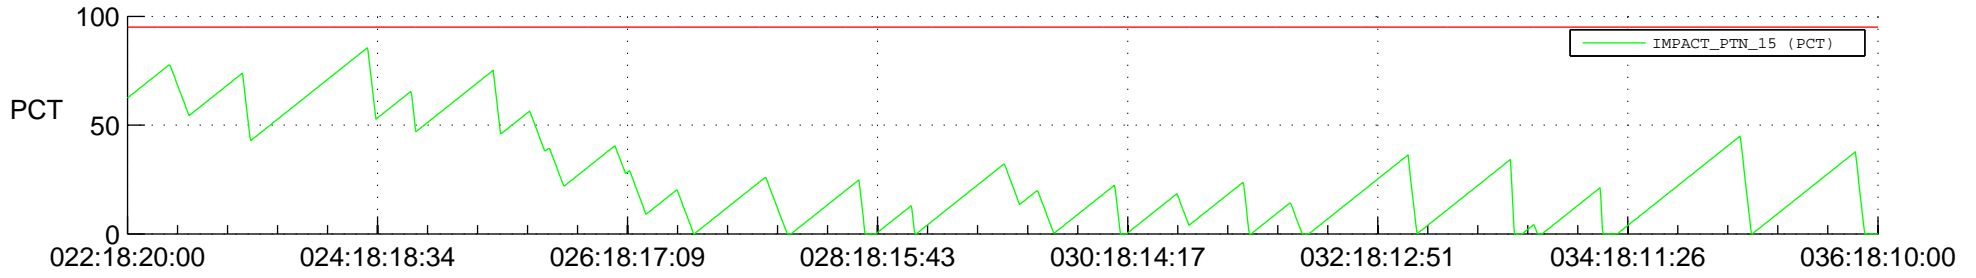

STEREO BEHIND SSR PCT Full Prediction

SWAVES_Percent_Full_Prediction

IMPACT_Percent_Full_Prediction

PLASTIC_Percent_Full_Prediction

Spacecraft_DownLink_Rate