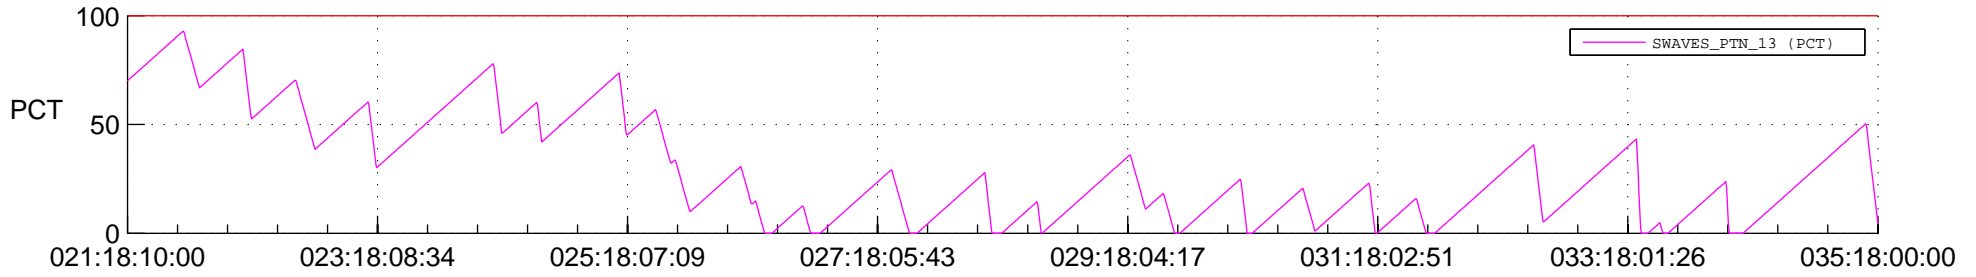

# STEREO BEHIND SSR PCT Full Prediction

## SWAVES\_Percent\_Full\_Prediction

## Spacecraft\_DownLink\_Rate

Ground Time (2013:021:18:10:00.000 -2013:035:18:00:00.000)