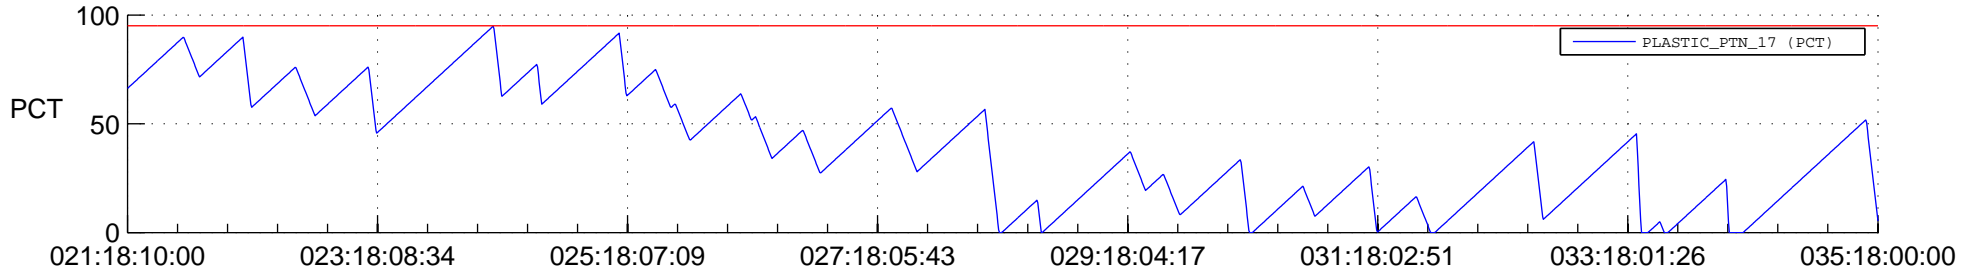

# STEREO BEHIND SSR PCT Full Prediction

## SWAVES\_Percent\_Full\_Prediction

## Spacecraft\_DownLink\_Rate

Ground Time (2013:021:18:10:00.000 -2013:035:18:00:00.000)