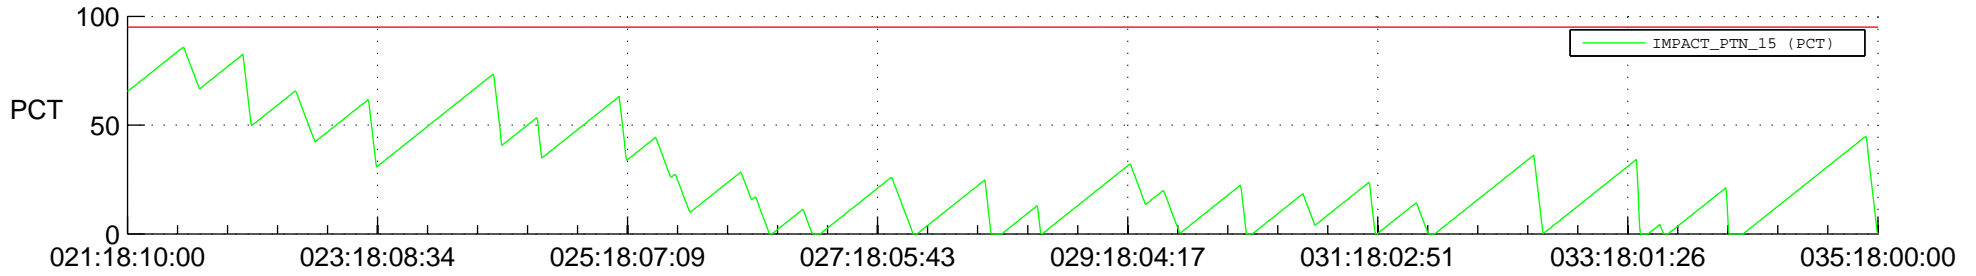

IMPACT_Percent_Full_Prediction