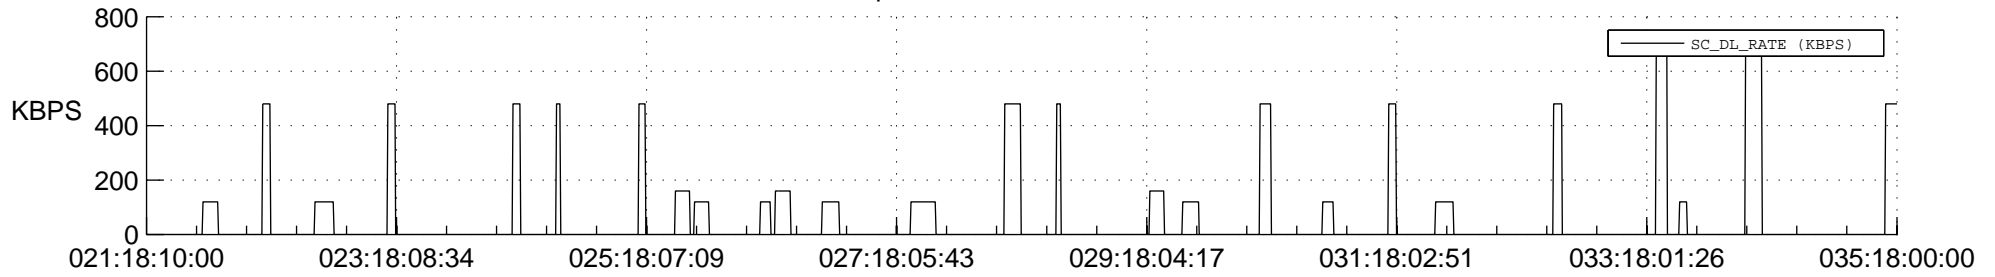

## Spacecraft\_DownLink\_Rate

Ground Time (2013:021:18:10:00.000 -2013:035:18:00:00.000)