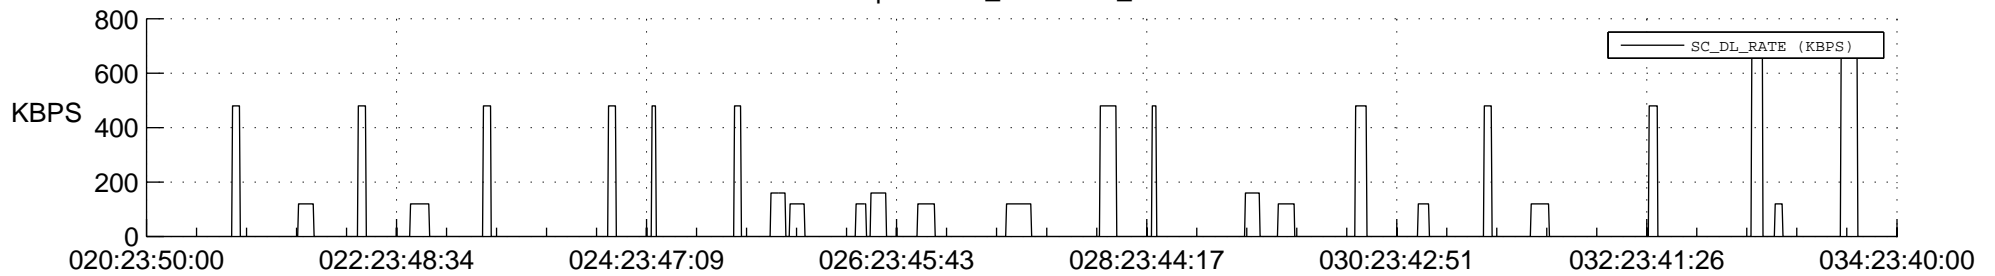

## Spacecraft\_DownLink\_Rate

Ground Time (2013:020:23:50:00.000 -2013:034:23:40:00.000)