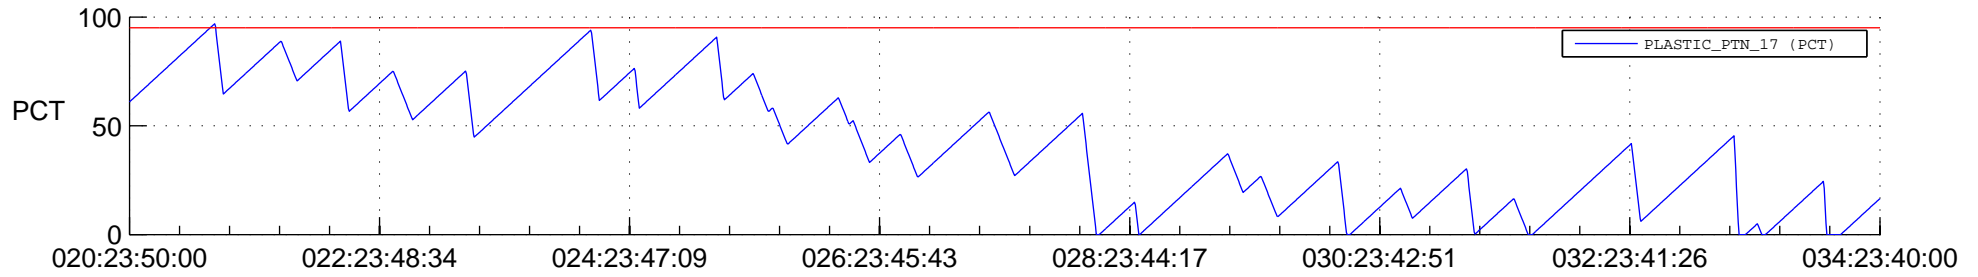

# STEREO BEHIND SSR PCT Full Prediction

## SWAVES\_Percent\_Full\_Prediction

## Spacecraft\_DownLink\_Rate

Ground Time (2013:020:23:50:00.000 -2013:034:23:40:00.000)