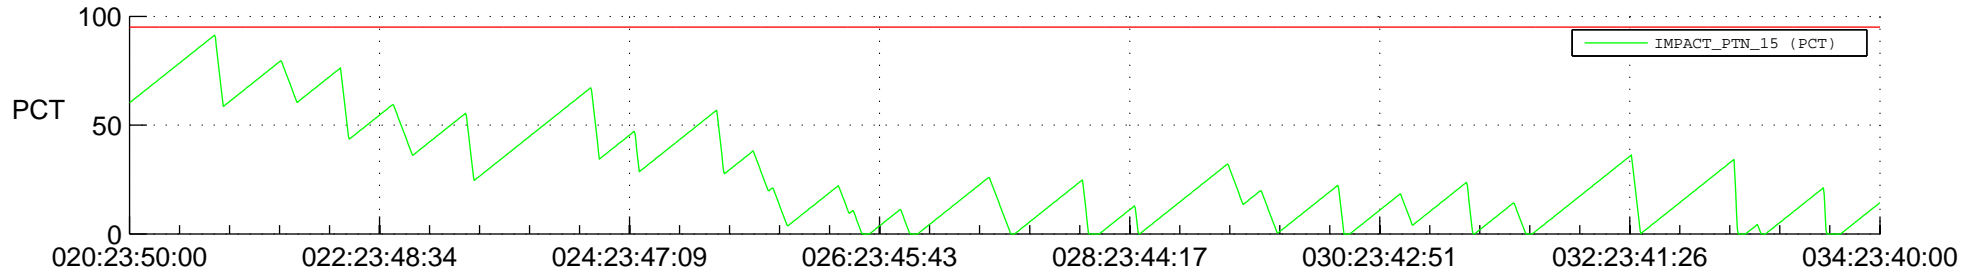

IMPACT_Percent_Full_Prediction