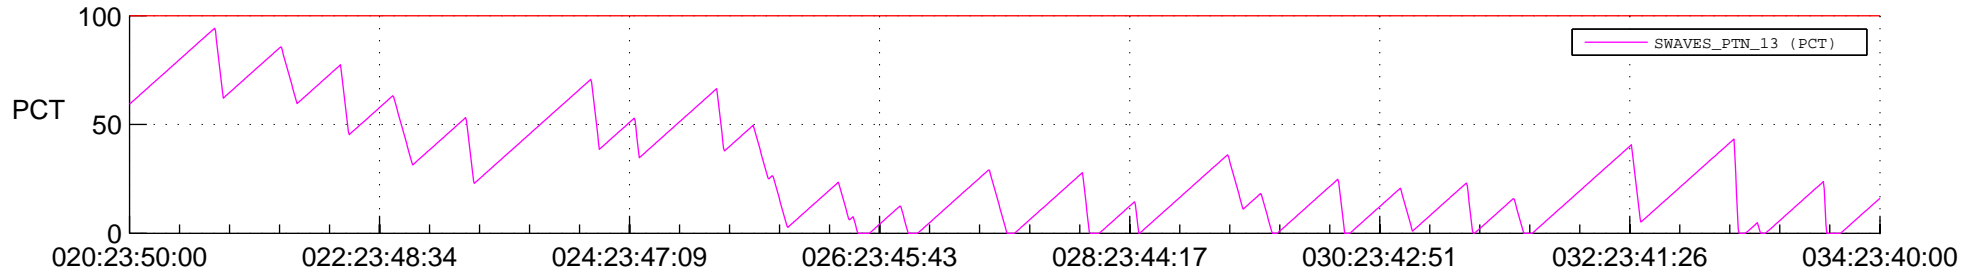

# STEREO BEHIND SSR PCT Full Prediction

## SWAVES\_Percent\_Full\_Prediction

## Spacecraft\_DownLink\_Rate

Ground Time (2013:020:23:50:00.000 -2013:034:23:40:00.000)